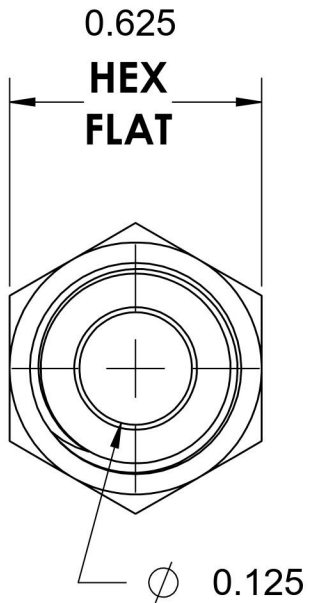

2404-03-04-SS

Stainless Steel, SAE J514 37° Flare Male Connector, 3/16" Male JIC x 1/4" Male NPTF 30°

6701 Cochran Road
Solon, Ohio 44139
Phone: (440) 248-1880
Toll Free: 1-888-331-1523

Temperature Rating	-425°F to 1200°F	Material	316/316L Stainless Steel	Industry Standards	SAE J514 , SAE J476	Series	2404-SS
Pressure Rating	6000 psi	Finish	Passivated			Series Description	SAE J514 37° Flare Male Connector