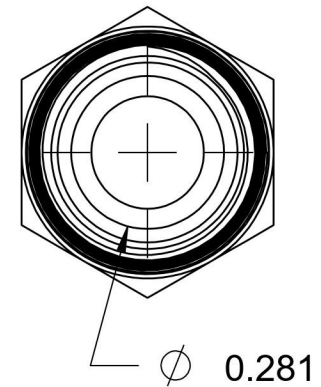

2404-03-04-SS

Stainless Steel, SAE J514 37° Flare Male Connector, 3/16" Male JIC x 1/4" Male NPTF 30°

6701 Cochran Road
Solon, Ohio 44139
Phone: (440) 248-1880
Toll Free: 1-888-331-1523

Temperature Rating	-425°F to 1200°F	Material	316/316L Stainless Steel	Industry Standards	SAE J514 , SAE J476	Series	2404-SS
Pressure Rating	6000 psi	Finish	Passivated			Series Description	SAE J514 37° Flare Male Connector