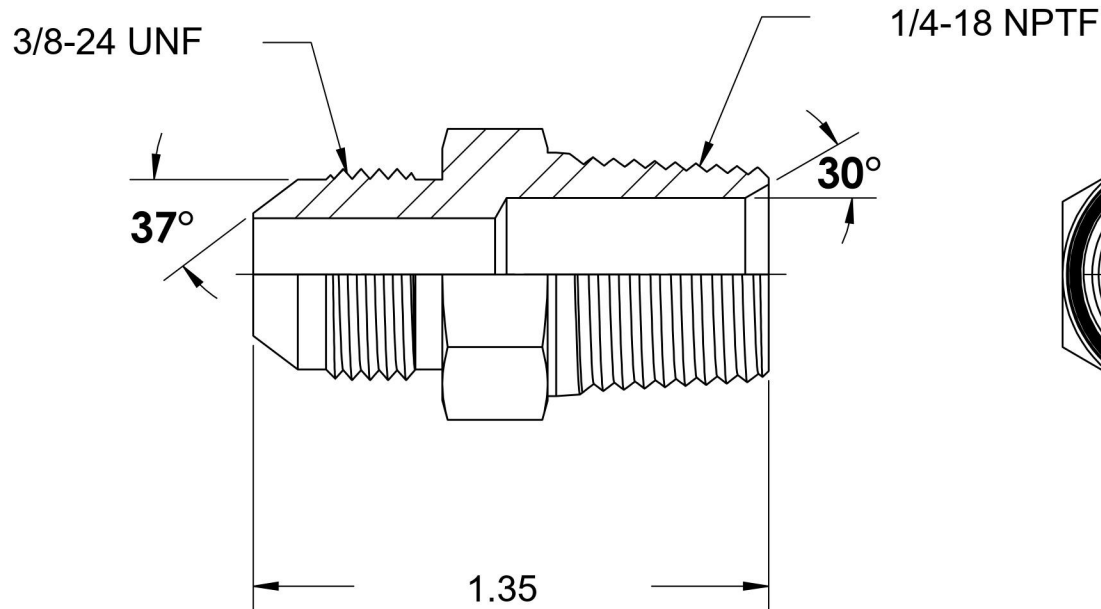

2404-03-04-SS

Stainless Steel, SAE J514 37° Flare Male Connector, 3/16" Male JIC x 1/4" Male NPTF 30°

6701 Cochran Road
Solon, Ohio 44139
Phone: (440) 248-1880
Toll Free: 1-888-331-1523

Temperature Rating	-425°F to 1200°F	Material	316/316L Stainless Steel	Industry Standards	SAE J514 , SAE J476	Series	2404-SS
Pressure Rating	6000 psi	Finish	Passivated			Series Description	SAE J514 37° Flare Male Connector