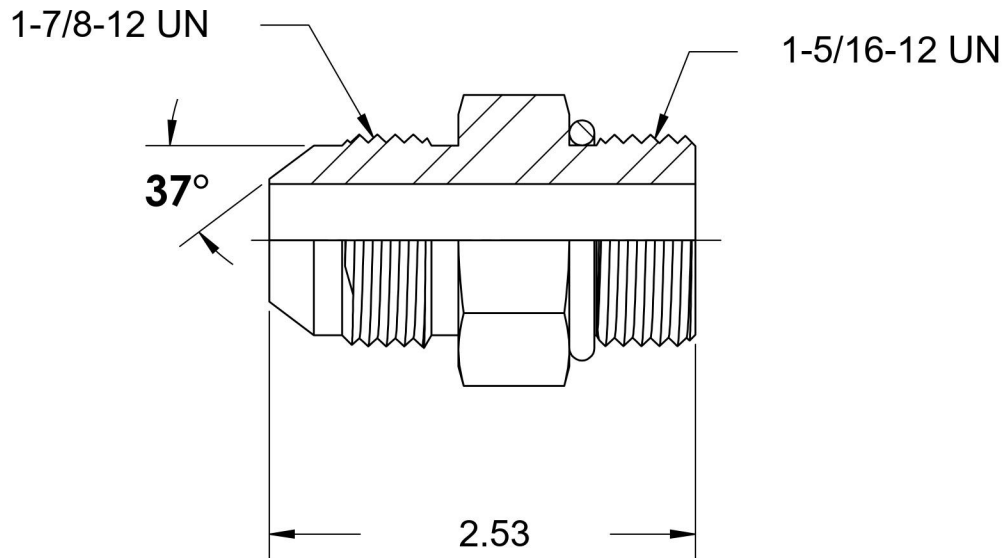

# 6400-24-16-O

Steel, SAE J514 37° Flare Port Connector, 1-1/2" Male JIC x 1-5/16-12 Male ORB

6701 Cochran Road  
Solon, Ohio 44139  
Phone: (440) 248-1880  
Toll Free: 1-888-331-1523

**Temperature Rating**  
-40°F to 250°F

**Pressure Rating**  
3000 psi

**Material**  
C1045 / 12L14 Steel

**Finish**  
Trivalent Zinc

**Industry Standards**  
SAE J514, SAE J1926-3  
ASTM B633

**Series**  
6400-O

**Series Description**  
SAE J514 37° Flare Port Connector