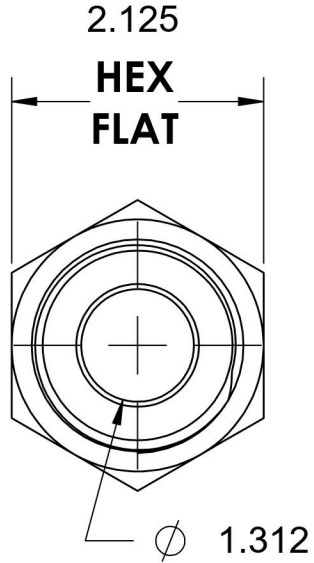

# 6400-24-16-O

Steel, SAE J514 37° Flare Port Connector, 1-1/2" Male JIC x 1-5/16-12 Male ORB

6701 Cochran Road  
Solon, Ohio 44139  
Phone: (440) 248-1880  
Toll Free: 1-888-331-1523

**Temperature Rating**  
-40°F to 250°F

**Pressure Rating**  
3000 psi

**Material**  
C1045 / 12L14 Steel

**Finish**  
Trivalent Zinc

**Industry Standards**  
SAE J514, SAE J1926-3  
ASTM B633

**Series**  
6400-O

**Series Description**  
SAE J514 37° Flare Port Connector