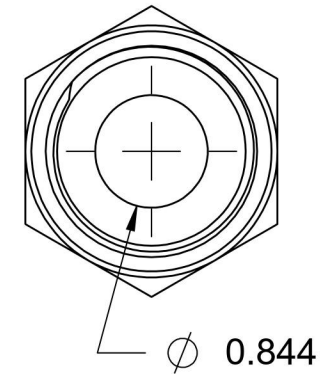

# 6400-24-16-O

Steel, SAE J514 37° Flare Port Connector, 1-1/2" Male JIC x 1-5/16-12 Male ORB

6701 Cochran Road  
Solon, Ohio 44139  
Phone: (440) 248-1880  
Toll Free: 1-888-331-1523

**Temperature Rating**  
-40°F to 250°F

**Pressure Rating**  
3000 psi

**Material**  
C1045 / 12L14 Steel

**Finish**  
Trivalent Zinc

**Industry Standards**  
SAE J514, SAE J1926-3  
ASTM B633

**Series**  
6400-O

**Series Description**  
SAE J514 37° Flare Port Connector