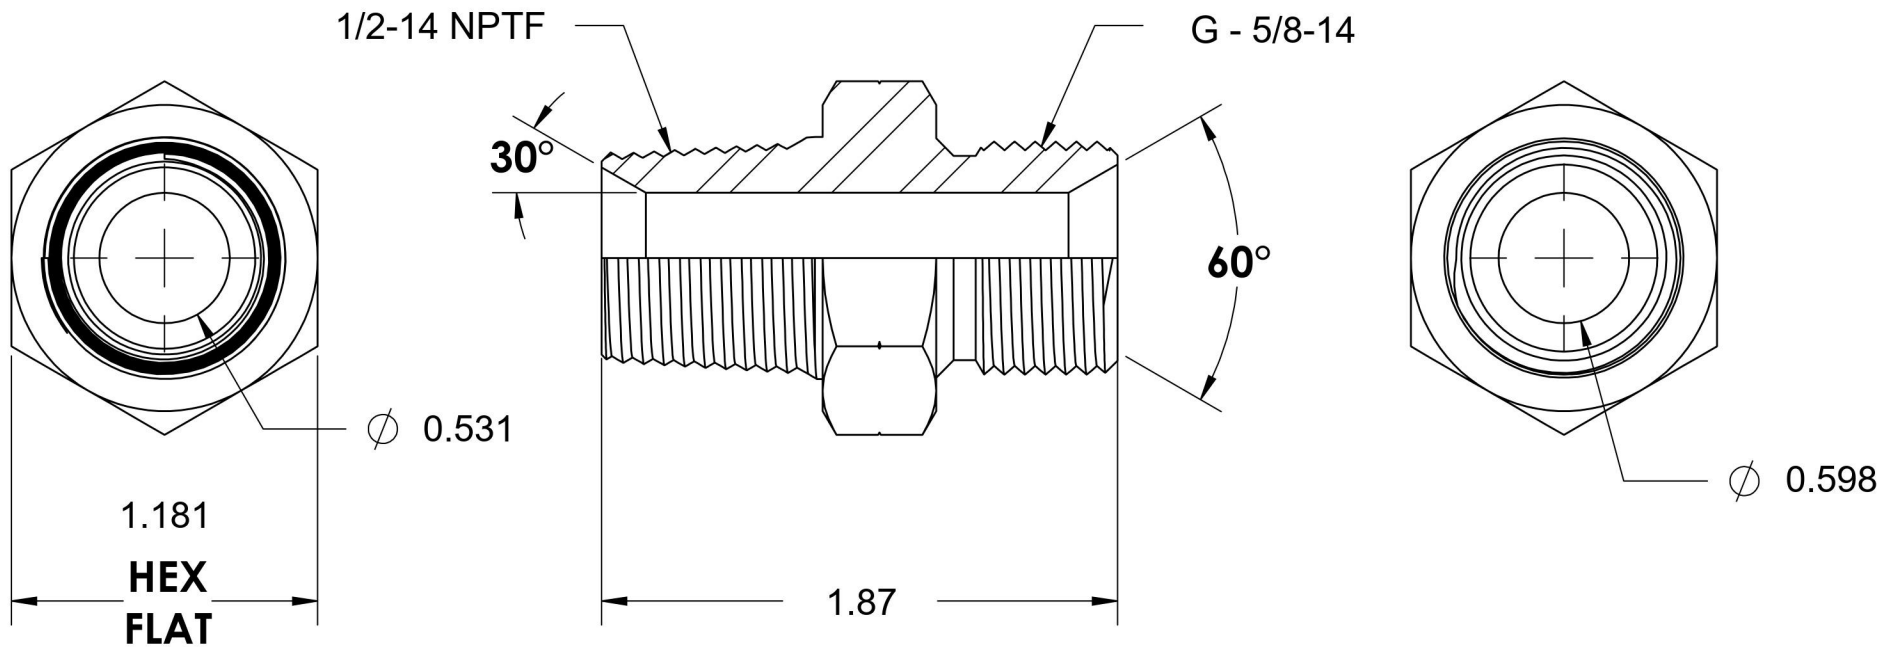

7032-08-10-SS

Stainless Steel, SAE J476 Pipe Male BSPP Port/Line Adapter, 1/2" Male NPTF 30° x 5/8-14 Male BSPP 60° Line/Port

6701 Cochran Road
Solon, Ohio 44139
Phone: (440) 248-1880
Toll Free: 1-888-331-1523

Temperature Rating	Material	Industry Standards	Series
-425°F to 1200°F	316/316L Stainless Steel	SAE J476, ISO 1179	7032-SS
Pressure Rating	Finish		Series Description
2900 psi	Passivated		SAE J476 Pipe Male BSPP Port/Line Adapter