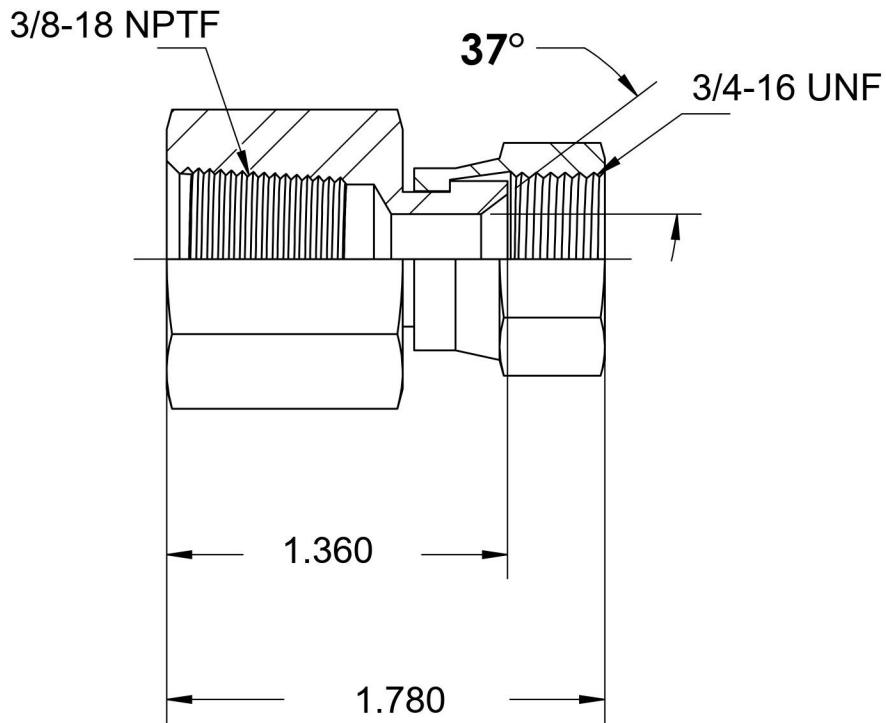

# 6506-06-08-SS

Stainless Steel, SAE J514 37° Flare Swivel Female Connector, 3/8" Female NPTF x 1/2" Female JIC Swivel

6701 Cochran Road  
Solon, Ohio 44139  
Phone: (440) 248-1880  
Toll Free: 1-888-331-1523

<b>Temperature Rating</b>	<b>Material</b>	<b>Industry Standards</b>	<b>Series</b>
-425°F to 1200°F	316/316L Stainless Steel	SAE J514 , SAE J476	6506-SS
<b>Pressure Rating</b>	<b>Finish</b>		<b>Series Description</b>
5000 psi	Passivated		SAE J514 37° Flare Swivel Female Connector