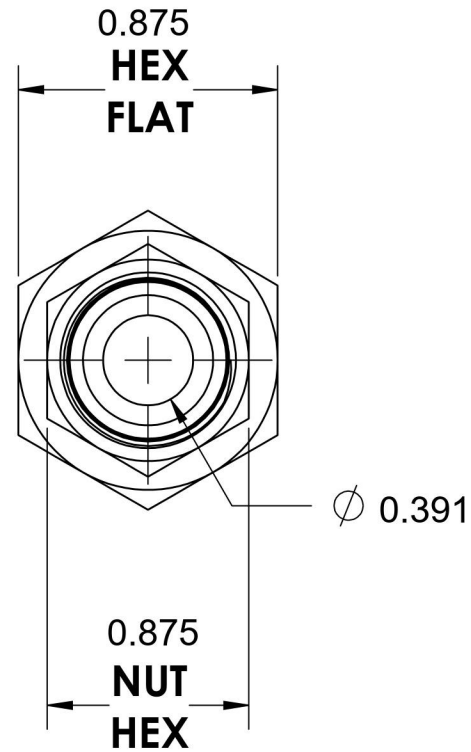

# 6506-06-08-SS

Stainless Steel, SAE J514 37° Flare Swivel Female Connector, 3/8" Female NPTF x 1/2" Female JIC Swivel

6701 Cochran Road  
Solon, Ohio 44139  
Phone: (440) 248-1880  
Toll Free: 1-888-331-1523

<b>Temperature Rating</b>	<b>Material</b>	<b>Industry Standards</b>	<b>Series</b>
-425°F to 1200°F	316/316L Stainless Steel	SAE J514 , SAE J476	6506-SS
<b>Pressure Rating</b>	<b>Finish</b>		<b>Series Description</b>
5000 psi	Passivated		SAE J514 37° Flare Swivel Female Connector