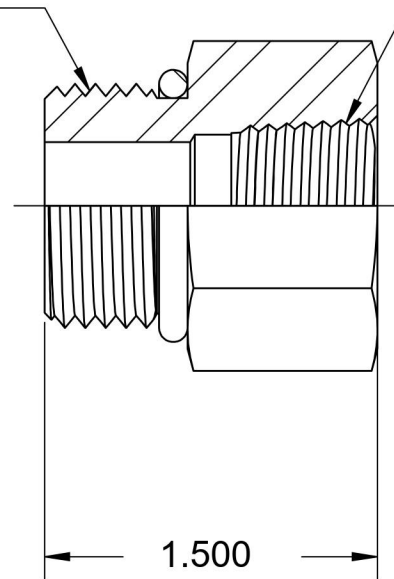

6405-06-08-O-SS

Stainless Steel, SAE J1926 O-Ring Boss Female Adapter, 9/16-18 Male ORB x 1/2" Female NPTF

9/16-18 UNF

1/2-14 NPTF

6701 Cochran Road
Solon, Ohio 44139
Phone: (440) 248-1880
Toll Free: 1-888-331-1523

Temperature Rating	Material	Industry Standards	Series
-40°F to 250°F	316/316L Stainless Steel	SAE J1926-3, SAE J476	6405-O-SS
Pressure Rating	Finish	SAE J515	Series Description
6000 psi	Passivated		SAE J1926 O-Ring Boss Female Adapter