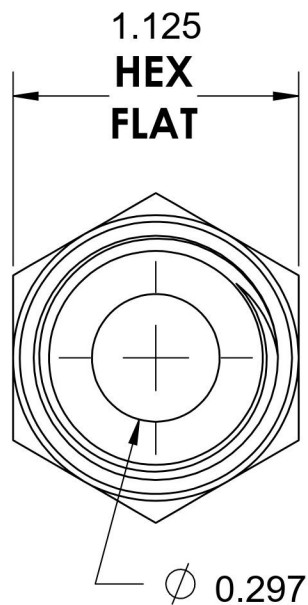

6405-06-08-O-SS

Stainless Steel, SAE J1926 O-Ring Boss Female Adapter, 9/16-18 Male ORB x 1/2" Female NPTF

9/16-18 UNF

1/2-14 NPTF

6701 Cochran Road
Solon, Ohio 44139
Phone: (440) 248-1880
Toll Free: 1-888-331-1523