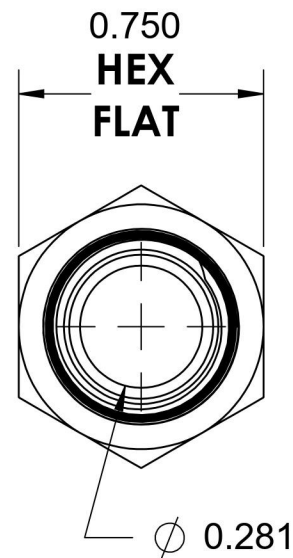

6404-05-04-SS

Stainless Steel, SAE J1926 O-Ring Boss Male Adapter, 1/2-20 Female ORB x 1/4" Male NPTF 30°

6701 Cochran Road
Solon, Ohio 44139
Phone: (440) 248-1880
Toll Free: 1-888-331-1523

| | | | |
|---|---|--|--|
| Temperature Rating -425°F to 1200°F | Material 316/316L Stainless Steel | Industry Standards SAE J1926-1, SAE J476 | Series 6404-SS |
| Pressure Rating 6000 psi | Finish Passivated | | Series Description SAE J1926 O-Ring Boss Male Adapter |