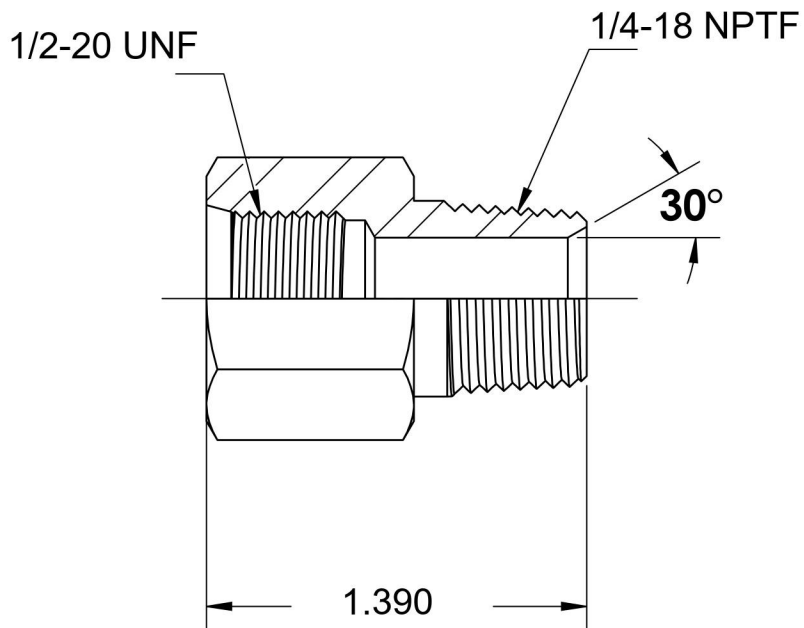

6404-05-04-SS

Stainless Steel, SAE J1926 O-Ring Boss Male Adapter, 1/2-20 Female ORB x 1/4" Male NPTF 30°

6701 Cochran Road
Solon, Ohio 44139
Phone: (440) 248-1880
Toll Free: 1-888-331-1523

| | | | |
|---|---|--|--|
| Temperature Rating -425°F to 1200°F | Material 316/316L Stainless Steel | Industry Standards SAE J1926-1, SAE J476 | Series 6404-SS |
| Pressure Rating 6000 psi | Finish Passivated | | Series Description SAE J1926 O-Ring Boss Male Adapter |