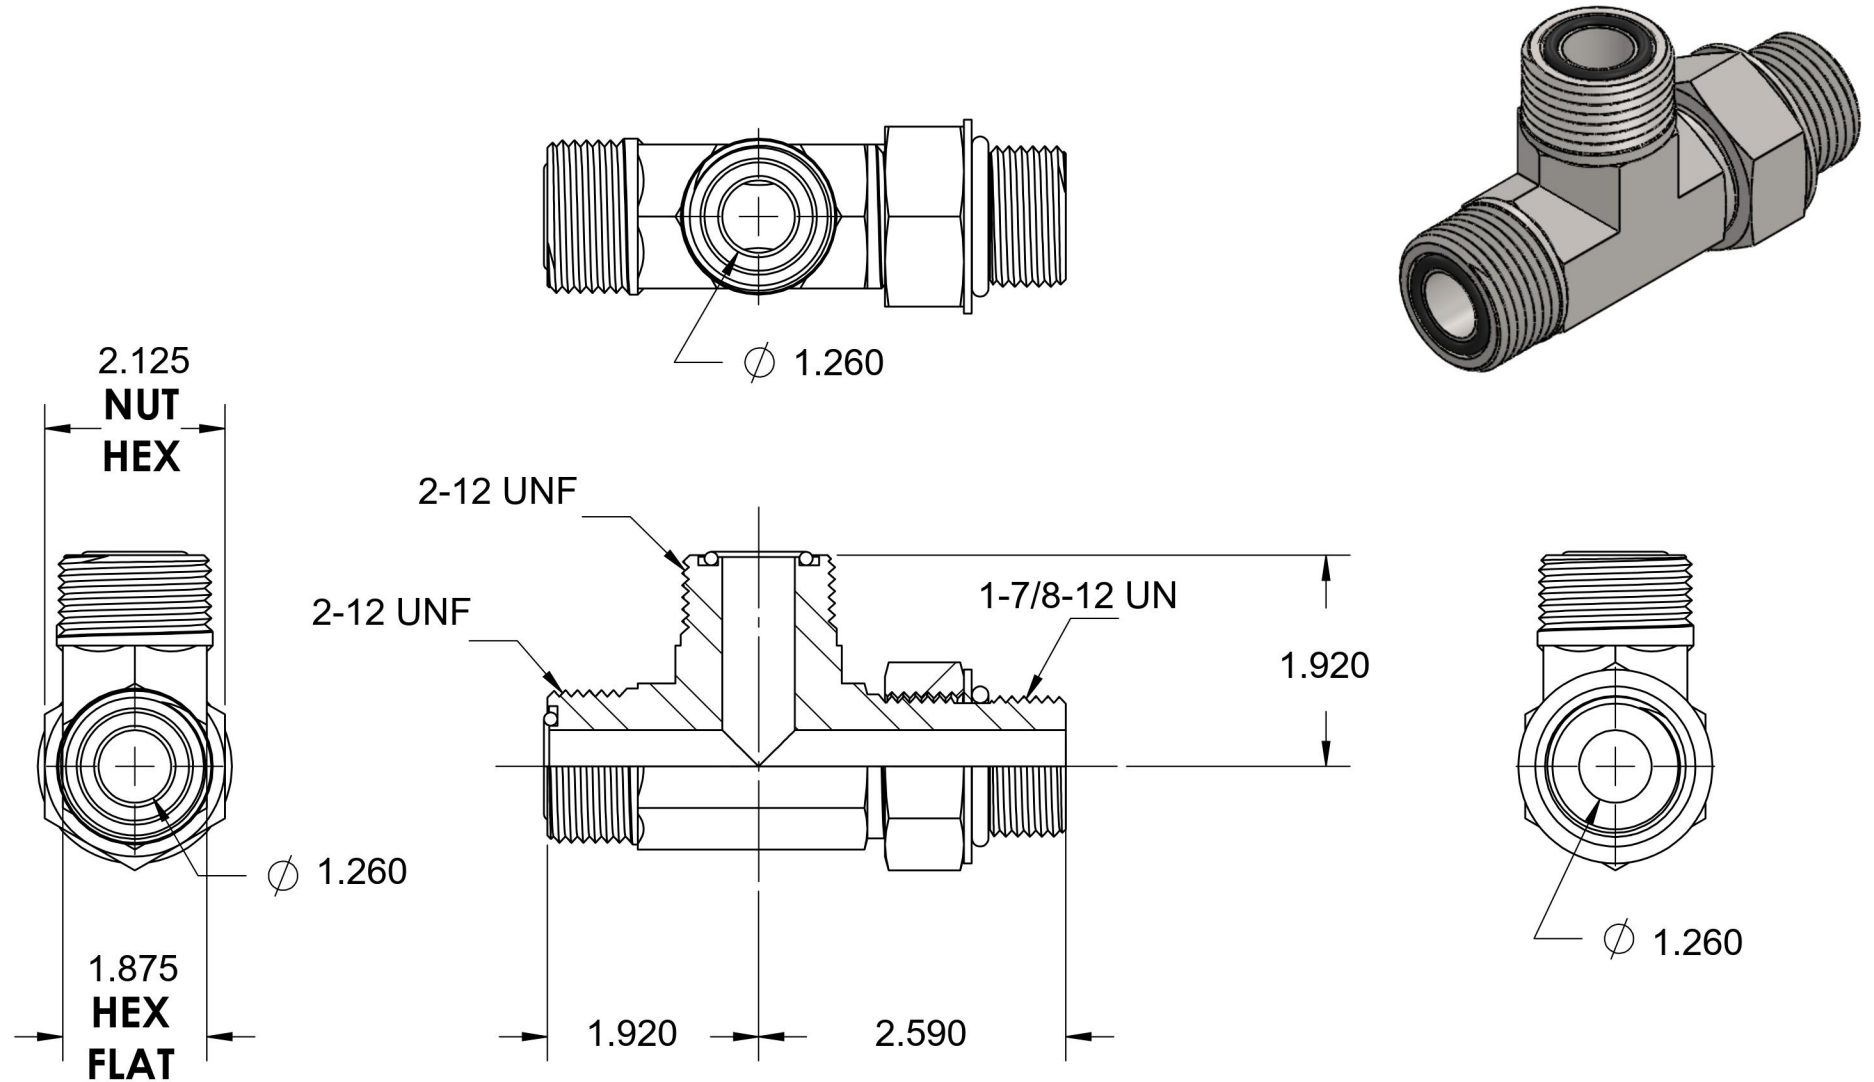

# FS6804-24-24-24-NWO-FG

Steel, SAE J1453 O-Ring Face Seal Adjustable Port Run Tee, 1-1/2" Male ORFS x 1-7/8-12 Male Adjustable ORB x 1-1/2" Male ORFS

6701 Cochran Road  
Solon, Ohio 44139  
Phone: (440) 248-1880  
Toll Free: 1-888-331-1523

**Temperature Rating**

-40°F to 250°F

**Pressure Rating**

4000 psi

**Material**

C1045 Steel

**Finish**

Trivalent Zinc

**Industry Standards**

SAE J1453, SAE J1926-2  
SAE J515, ASTM B633

**Series**

**FS6804-NWO-FG**

**Series Description**

SAE J1453 O-Ring Face Seal  
Adjustable Port Run Tee