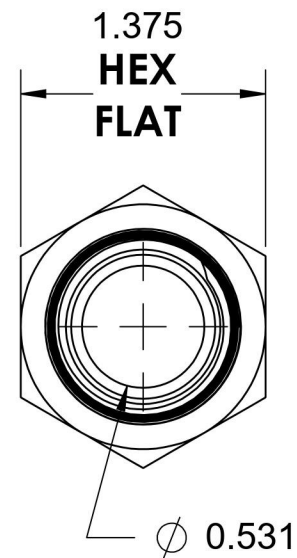

6404-12-08-SS

Stainless Steel, SAE J1926 O-Ring Boss Male Adapter, 1-1/16-12 Female ORB x 1/2" Male NPTF 30°

6701 Cochran Road
Solon, Ohio 44139
Phone: (440) 248-1880
Toll Free: 1-888-331-1523

Temperature Rating -425°F to 1200°F	Material 316/316L Stainless Steel	Industry Standards SAE J1926-1, SAE J476	Series 6404-SS
Pressure Rating 4500 psi	Finish Passivated		Series Description SAE J1926 O-Ring Boss Male Adapter