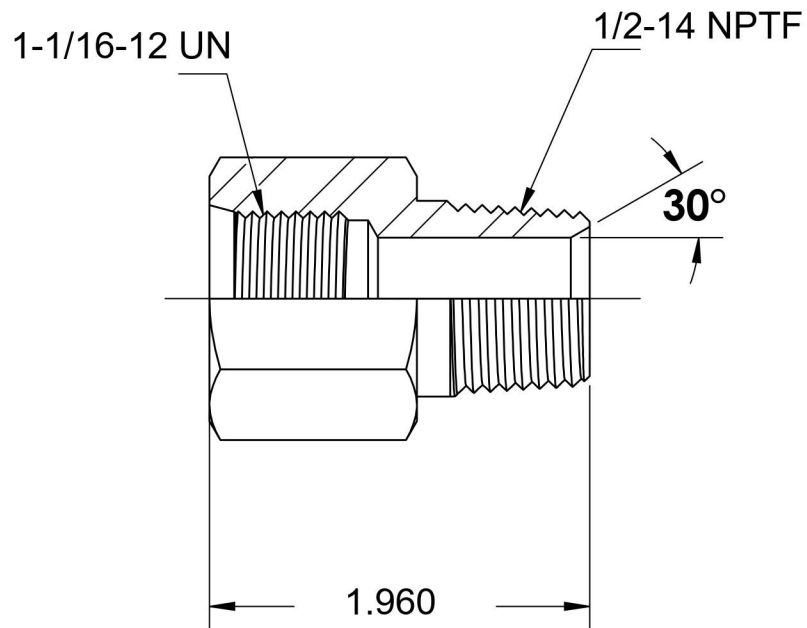

6404-12-08-SS

Stainless Steel, SAE J1926 O-Ring Boss Male Adapter, 1-1/16-12 Female ORB x 1/2" Male NPTF 30°

6701 Cochran Road
Solon, Ohio 44139
Phone: (440) 248-1880
Toll Free: 1-888-331-1523

Temperature Rating -425°F to 1200°F	Material 316/316L Stainless Steel	Industry Standards SAE J1926-1, SAE J476	Series 6404-SS
Pressure Rating 4500 psi	Finish Passivated		Series Description SAE J1926 O-Ring Boss Male Adapter