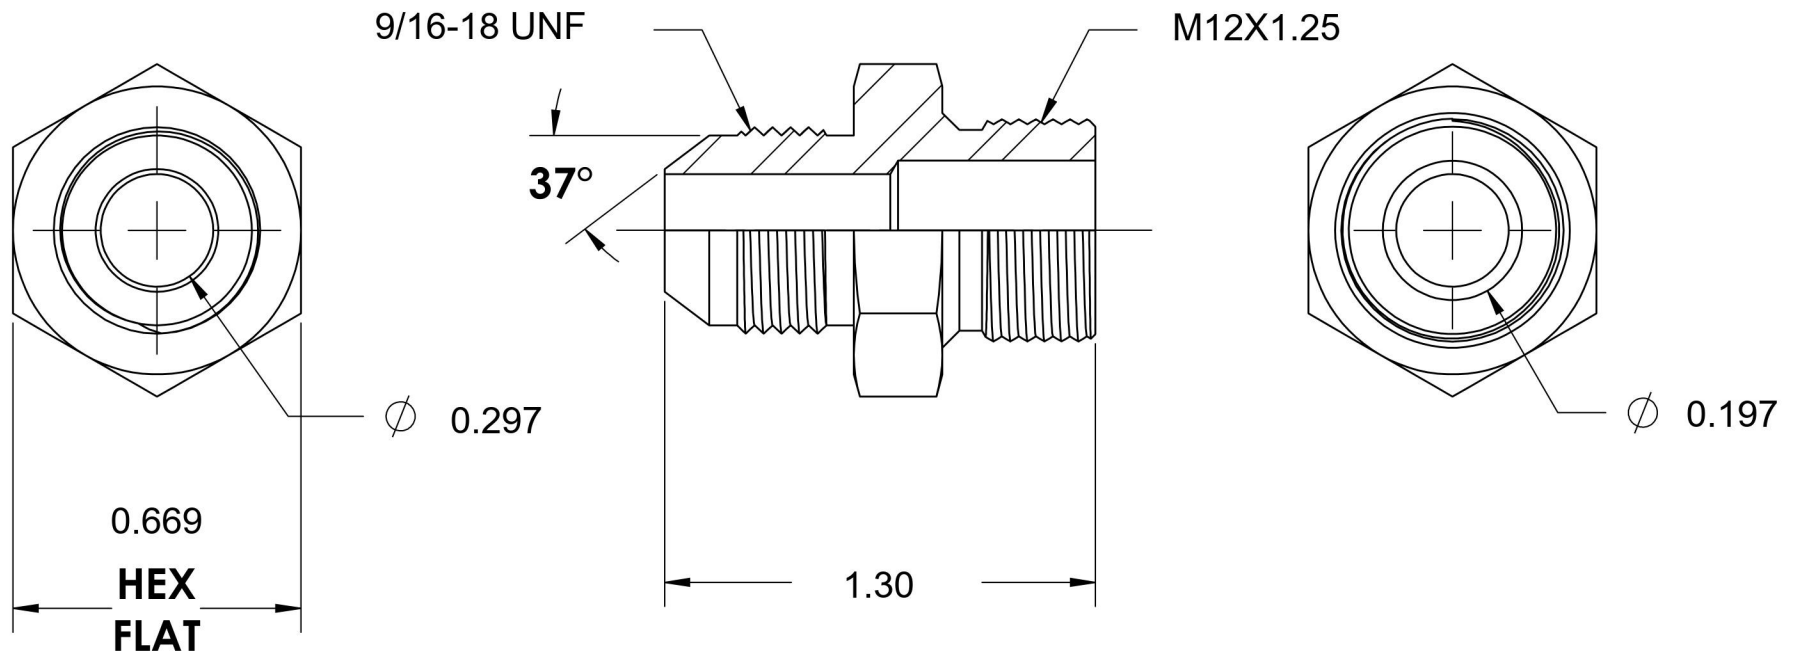

7005-06-12X1.25

Steel, SAE J514 37° Flare Male Metric Port/Line Connector, 3/8" Male JIC x M12X1.25 Male Metric 60° Line/Port

6701 Cochran Road
Solon, Ohio 44139
Phone: (440) 248-1880
Toll Free: 1-888-331-1523

Temperature Rating	Material	Industry Standards	Series
-65°F to 500°F	C1045/12L14 Steel	SAE J514, ISO 9974	7005
Pressure Rating	Finish	ASTM B633	Series Description
6000 psi	Trivalent Zinc		SAE J514 37° Flare Male Metric Port/Line Connector