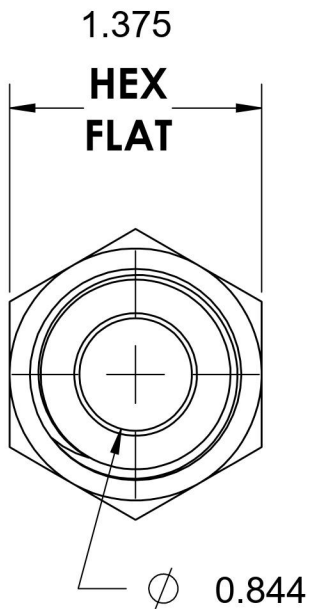

2404-16-16-B

Brass, SAE J514 37° Flare Male Connector, 1" Male JIC x 1" Male NPTF 30°

6701 Cochran Road
Solon, Ohio 44139
Phone: (440) 248-1880
Toll Free: 1-888-331-1523

Temperature Rating -325°F to 400°F	Material C360 Brass	Industry Standards SAE J514 , SAE J476	Series 2404-B
Pressure Rating 2000 psi	Finish Natural Finish		Series Description SAE J514 37° Flare Male Connector