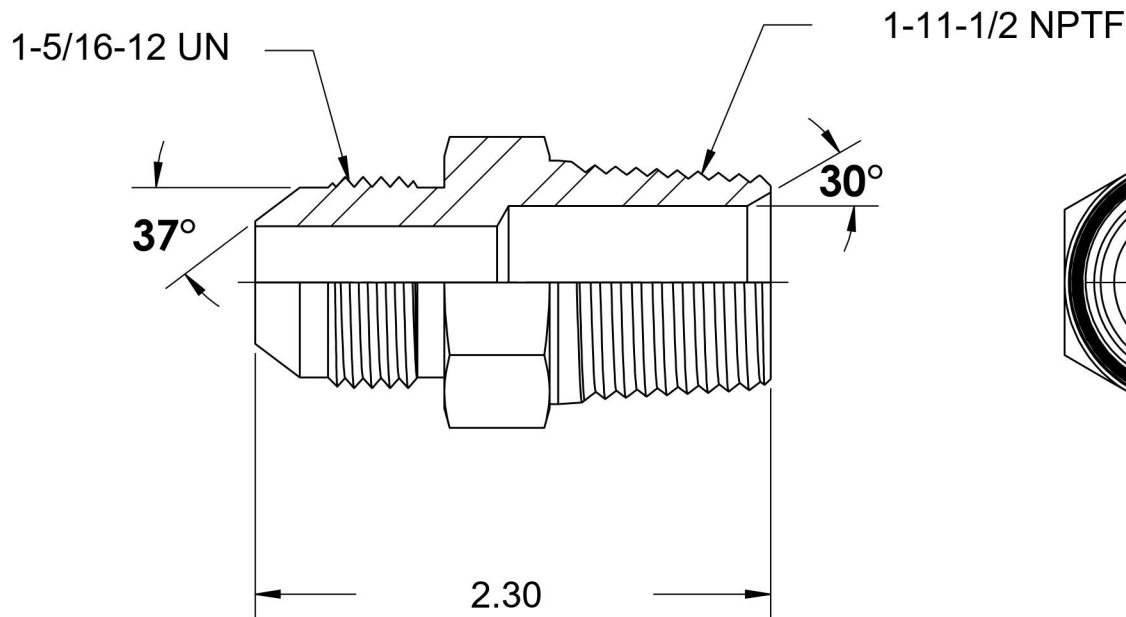

2404-16-16-B

Brass, SAE J514 37° Flare Male Connector, 1" Male JIC x 1" Male NPTF 30°

6701 Cochran Road
Solon, Ohio 44139
Phone: (440) 248-1880
Toll Free: 1-888-331-1523

Temperature Rating -325°F to 400°F	Material C360 Brass	Industry Standards SAE J514 , SAE J476	Series 2404-B
Pressure Rating 2000 psi	Finish Natural Finish		Series Description SAE J514 37° Flare Male Connector