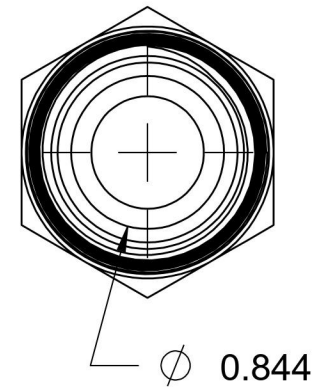

2404-16-16-B

Brass, SAE J514 37° Flare Male Connector, 1" Male JIC x 1" Male NPTF 30°

6701 Cochran Road
Solon, Ohio 44139
Phone: (440) 248-1880
Toll Free: 1-888-331-1523

Temperature Rating -325°F to 400°F	Material C360 Brass	Industry Standards SAE J514 , SAE J476	Series 2404-B
Pressure Rating 2000 psi	Finish Natural Finish		Series Description SAE J514 37° Flare Male Connector