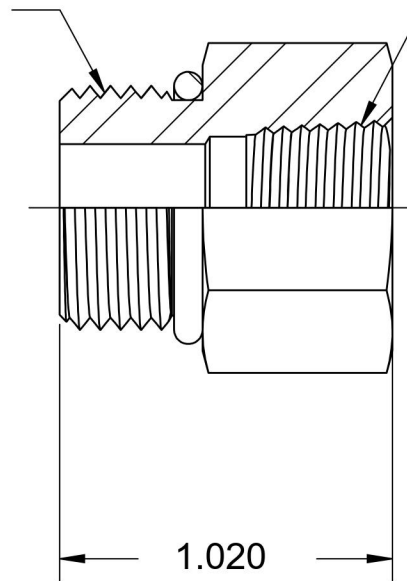

6405-08-04-O-SS

Stainless Steel, SAE J1926 O-Ring Boss Female Adapter, 3/4-16 Male ORB x 1/4" Female NPTF

3/4-16 UNF

1/4-18 NPTF

1.020

6701 Cochran Road
Solon, Ohio 44139
Phone: (440) 248-1880
Toll Free: 1-888-331-1523

Temperature Rating

-40°F to 250°F

Pressure Rating

6000 psi

Material

316/316L Stainless Steel

Finish

Passivated