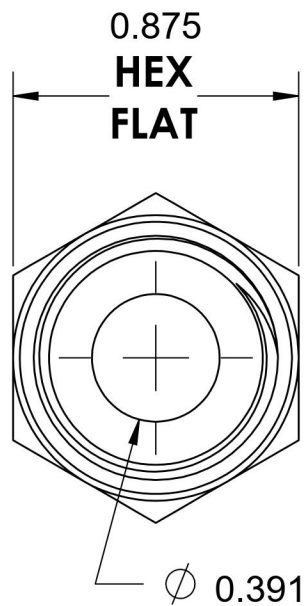

6405-08-04-O-SS

Stainless Steel, SAE J1926 O-Ring Boss Female Adapter, 3/4-16 Male ORB x 1/4" Female NPTF

3/4-16 UNF

1/4-18 NPTF

1.020

6701 Cochran Road
Solon, Ohio 44139
Phone: (440) 248-1880
Toll Free: 1-888-331-1523