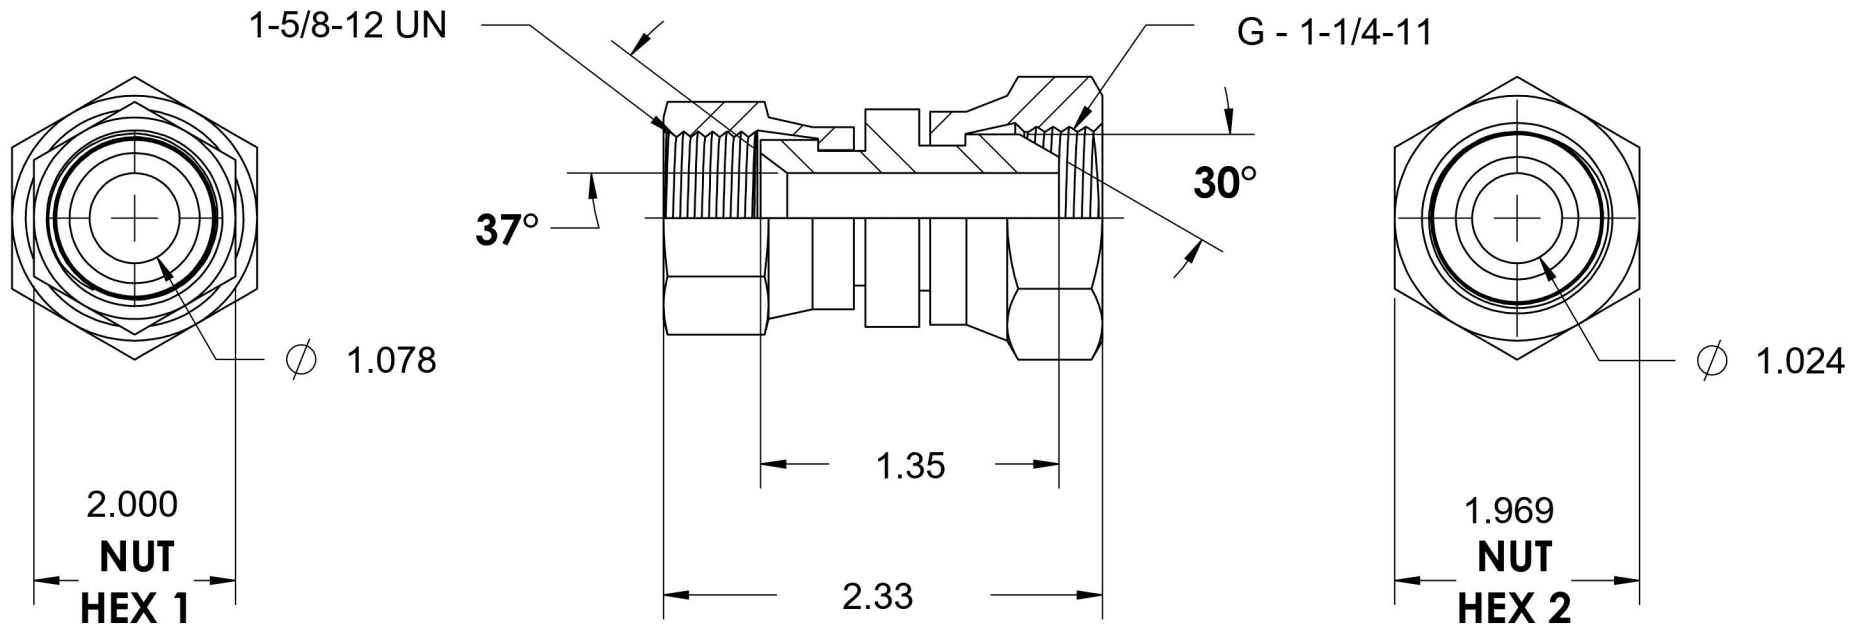

# 7023-20-20

Steel, SAE J514 37° Flare Swivel BSPP Connector, 1-1/4" Female JIC Swivel x 1-1/4-11 Female BSPP Swivel

6701 Cochran Road  
Solon, Ohio 44139  
Phone: (440) 248-1880  
Toll Free: 1-888-331-1523

<b>Temperature Rating</b> -65°F to 500°F	<b>Material</b> C1045 / 12L14 Steel	<b>Industry Standards</b> SAE J514, ISO 8434-6	<b>Series</b> 7023
<b>Pressure Rating</b> 1500 psi	<b>Finish</b> Trivalent Zinc	ASTM B633	<b>Series Description</b> SAE J514 37° Flare Swivel BSPP Connector