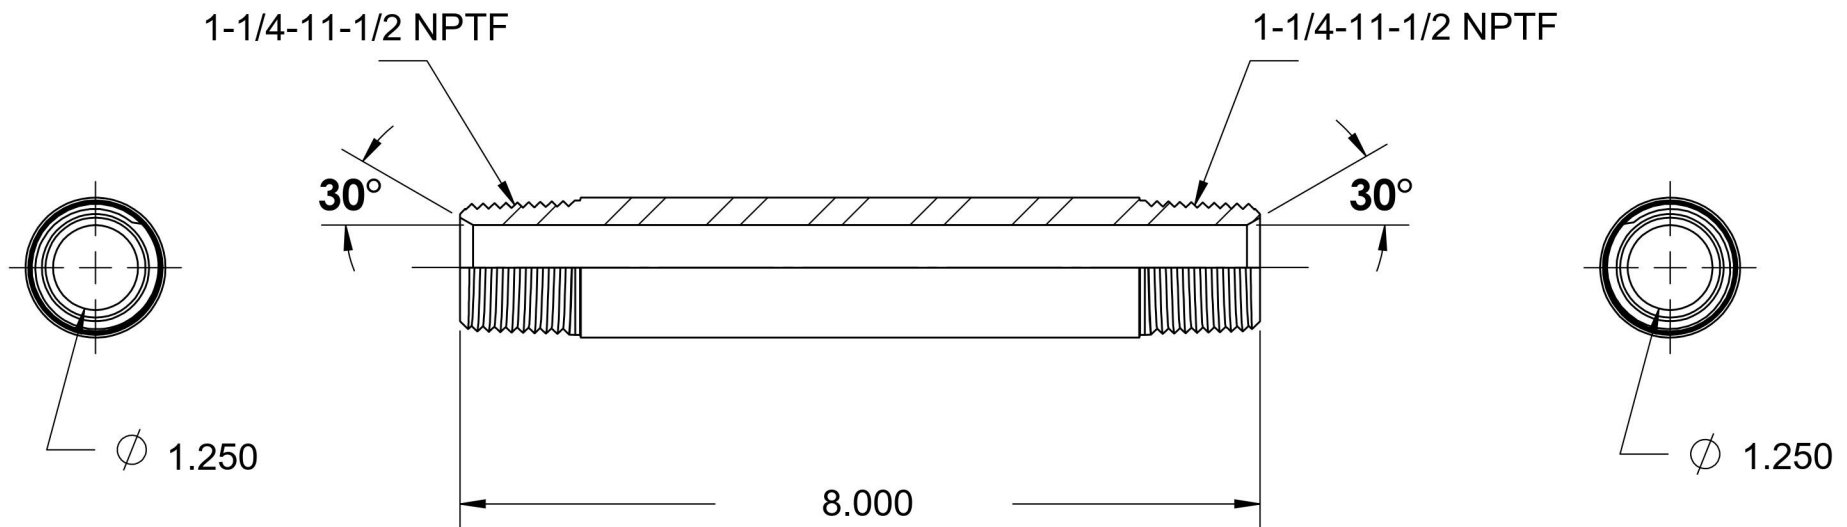

5404-N-20X8.000-SS

Stainless Steel, SAE J514 Pipe Long Nipple, 1-1/4" Male NPTF 30° x 1-1/4" Male NPTF 30°

6701 Cochran Road
Solon, Ohio 44139
Phone: (440) 248-1880
Toll Free: 1-888-331-1523

Temperature Rating -425°F to 1200°F	Material 316/316L Stainless Steel	Industry Standards SAE J514, SAE J476	Series 5404-N-SS
Pressure Rating 3600 psi	Finish Passivated		Series Description SAE J514 Pipe Long Nipple