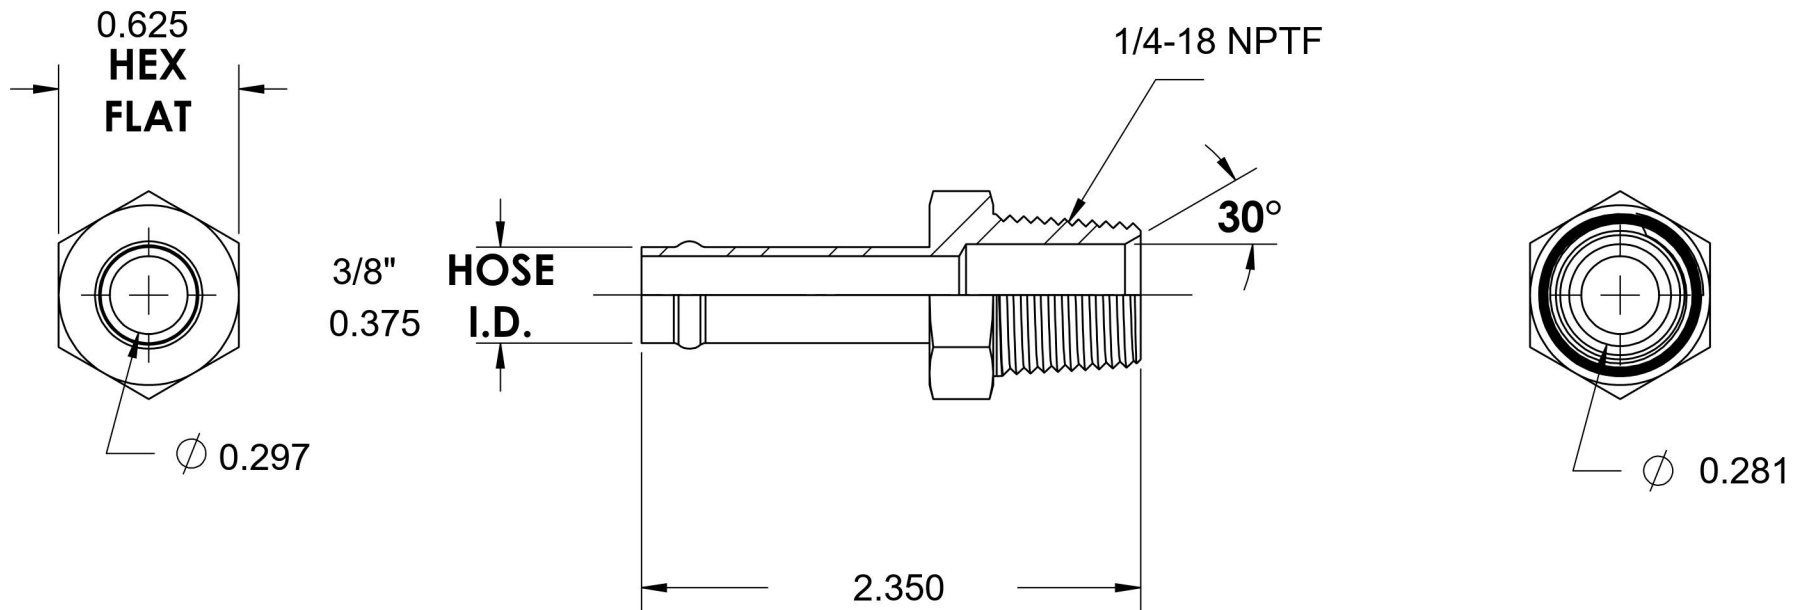

4404-06-04

Steel, SAE J1231 Hose Bead Male Connector, 3/8" Beaded Hose Barb x 1/4" Male NPTF 30°

6701 Cochran Road
Solon, Ohio 44139
Phone: (440) 248-1880
Toll Free: 1-888-331-1523

Temperature Rating

-65°F to 500°F

Series

4404

Series Description

SAE J1231 Hose Bead Male Connector