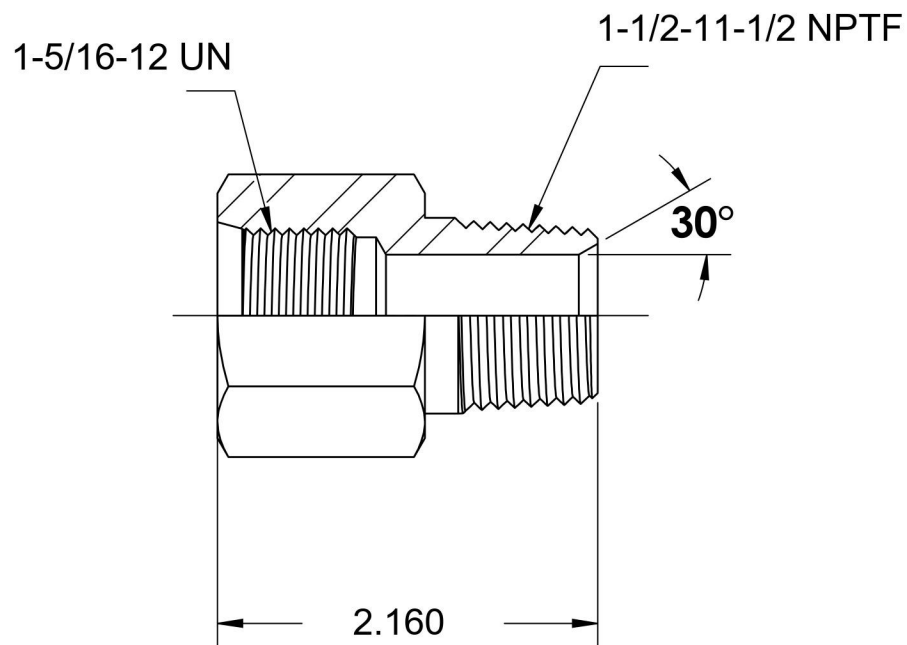

# 6404-16-24

Steel, SAE J1926 O-Ring Boss Male Adapter, 1-5/16-12 Female ORB x 1-1/2" Male NPTF 30°

6701 Cochran Road  
Solon, Ohio 44139  
Phone: (440) 248-1880  
Toll Free: 1-888-331-1523

<b>Temperature Rating</b> -65°F to 500°F	<b>Material</b> C1045/12L14 Steel	<b>Industry Standards</b> SAE J1926-1, SAE J476 ASTM B633	<b>Series</b> <b>6404</b>
<b>Pressure Rating</b> 3000 psi	<b>Finish</b> Trivalent Zinc		<b>Series Description</b> SAE J1926 O-Ring Boss Male Adapter