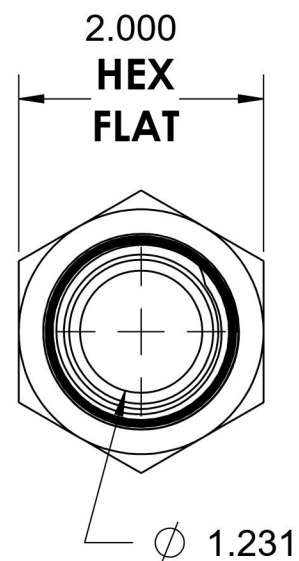

# 6404-16-24

Steel, SAE J1926 O-Ring Boss Male Adapter, 1-5/16-12 Female ORB x 1-1/2" Male NPTF 30°

6701 Cochran Road  
Solon, Ohio 44139  
Phone: (440) 248-1880  
Toll Free: 1-888-331-1523

<b>Temperature Rating</b> -65°F to 500°F	<b>Material</b> C1045/12L14 Steel	<b>Industry Standards</b> SAE J1926-1, SAE J476 ASTM B633	<b>Series</b> <b>6404</b>
<b>Pressure Rating</b> 3000 psi	<b>Finish</b> Trivalent Zinc		<b>Series Description</b> SAE J1926 O-Ring Boss Male Adapter