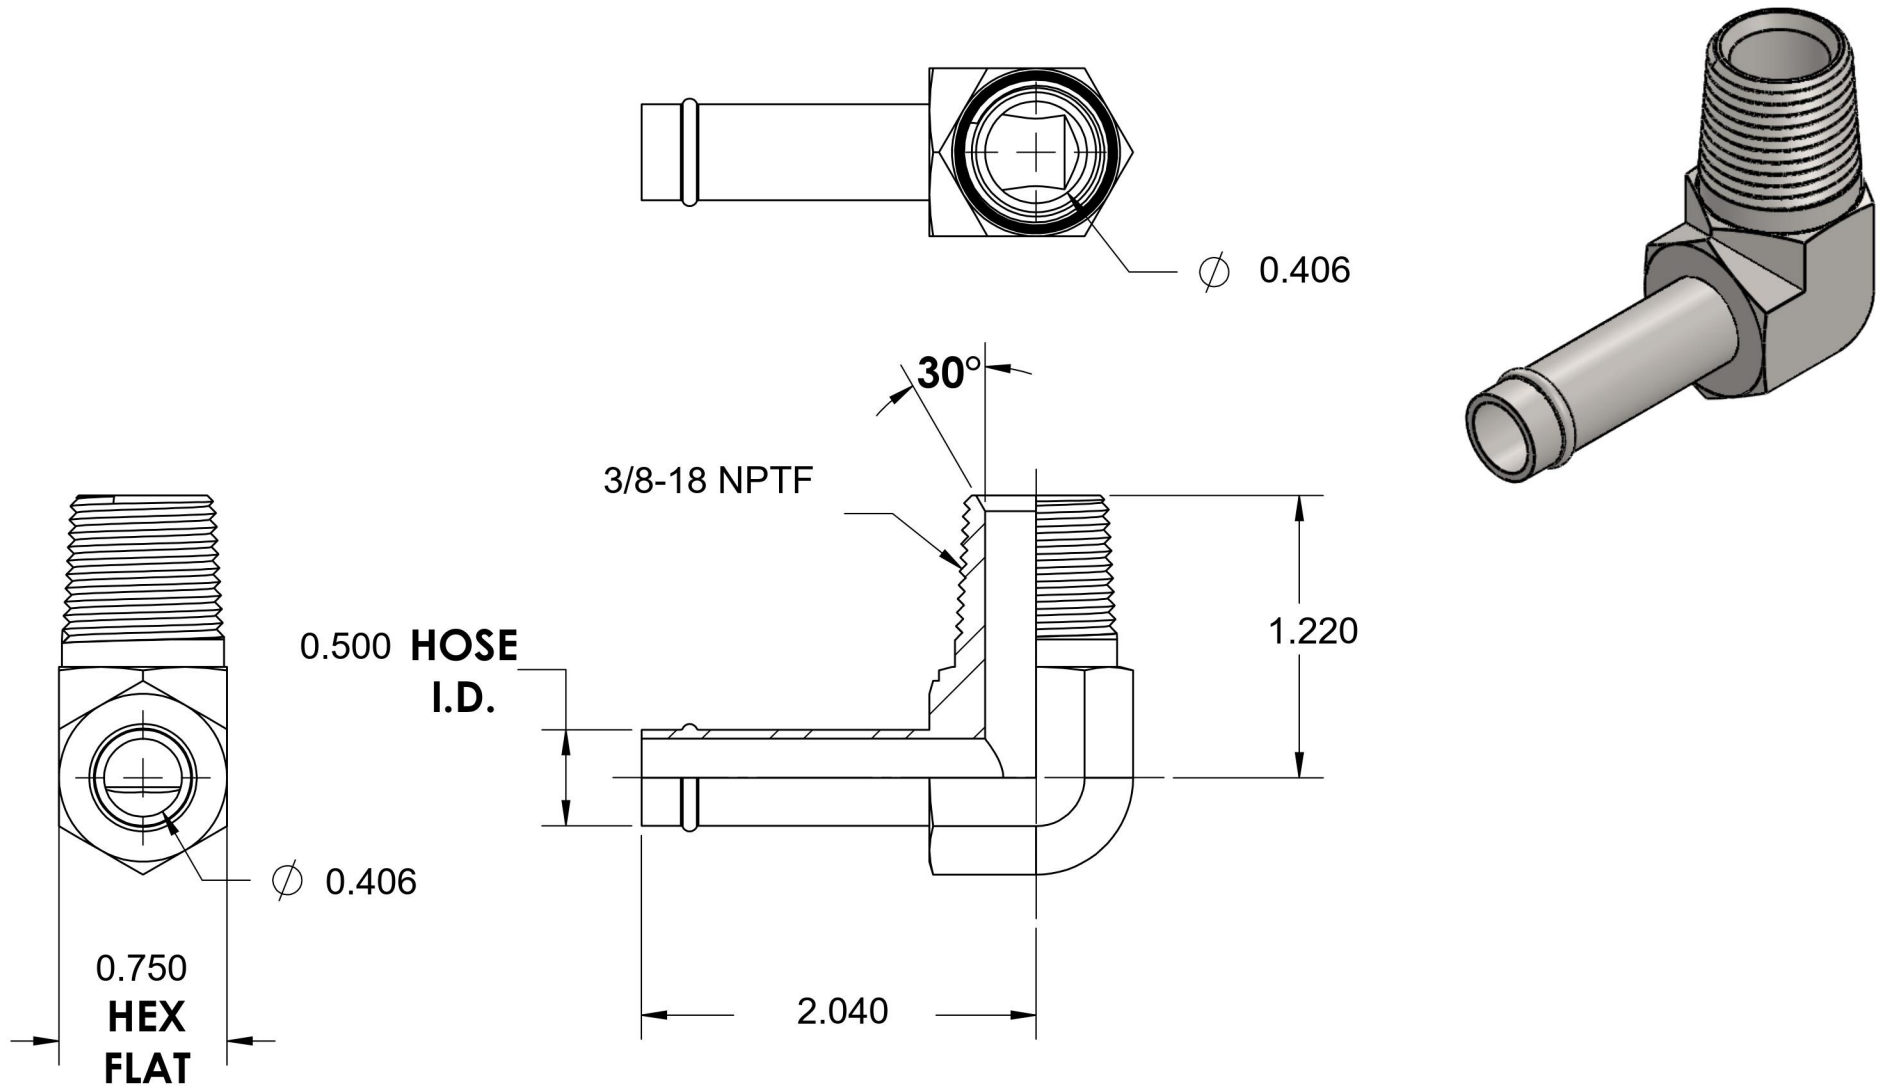

4501-08-06-FG

Steel, SAE J1231 Hose Bead 90° Male Elbow, 1/2" Beaded Hose Barb x 3/8" Male NPTF 30°

6701 Cochran Road
Solon, Ohio 44139
Phone: (440) 248-1880
Toll Free: 1-888-331-1523

Temperature Rating

-65°F to 500°F

Finish

Trivalent Zinc

Series Description

SAE J1231 Hose Bead
90° Male Elbow