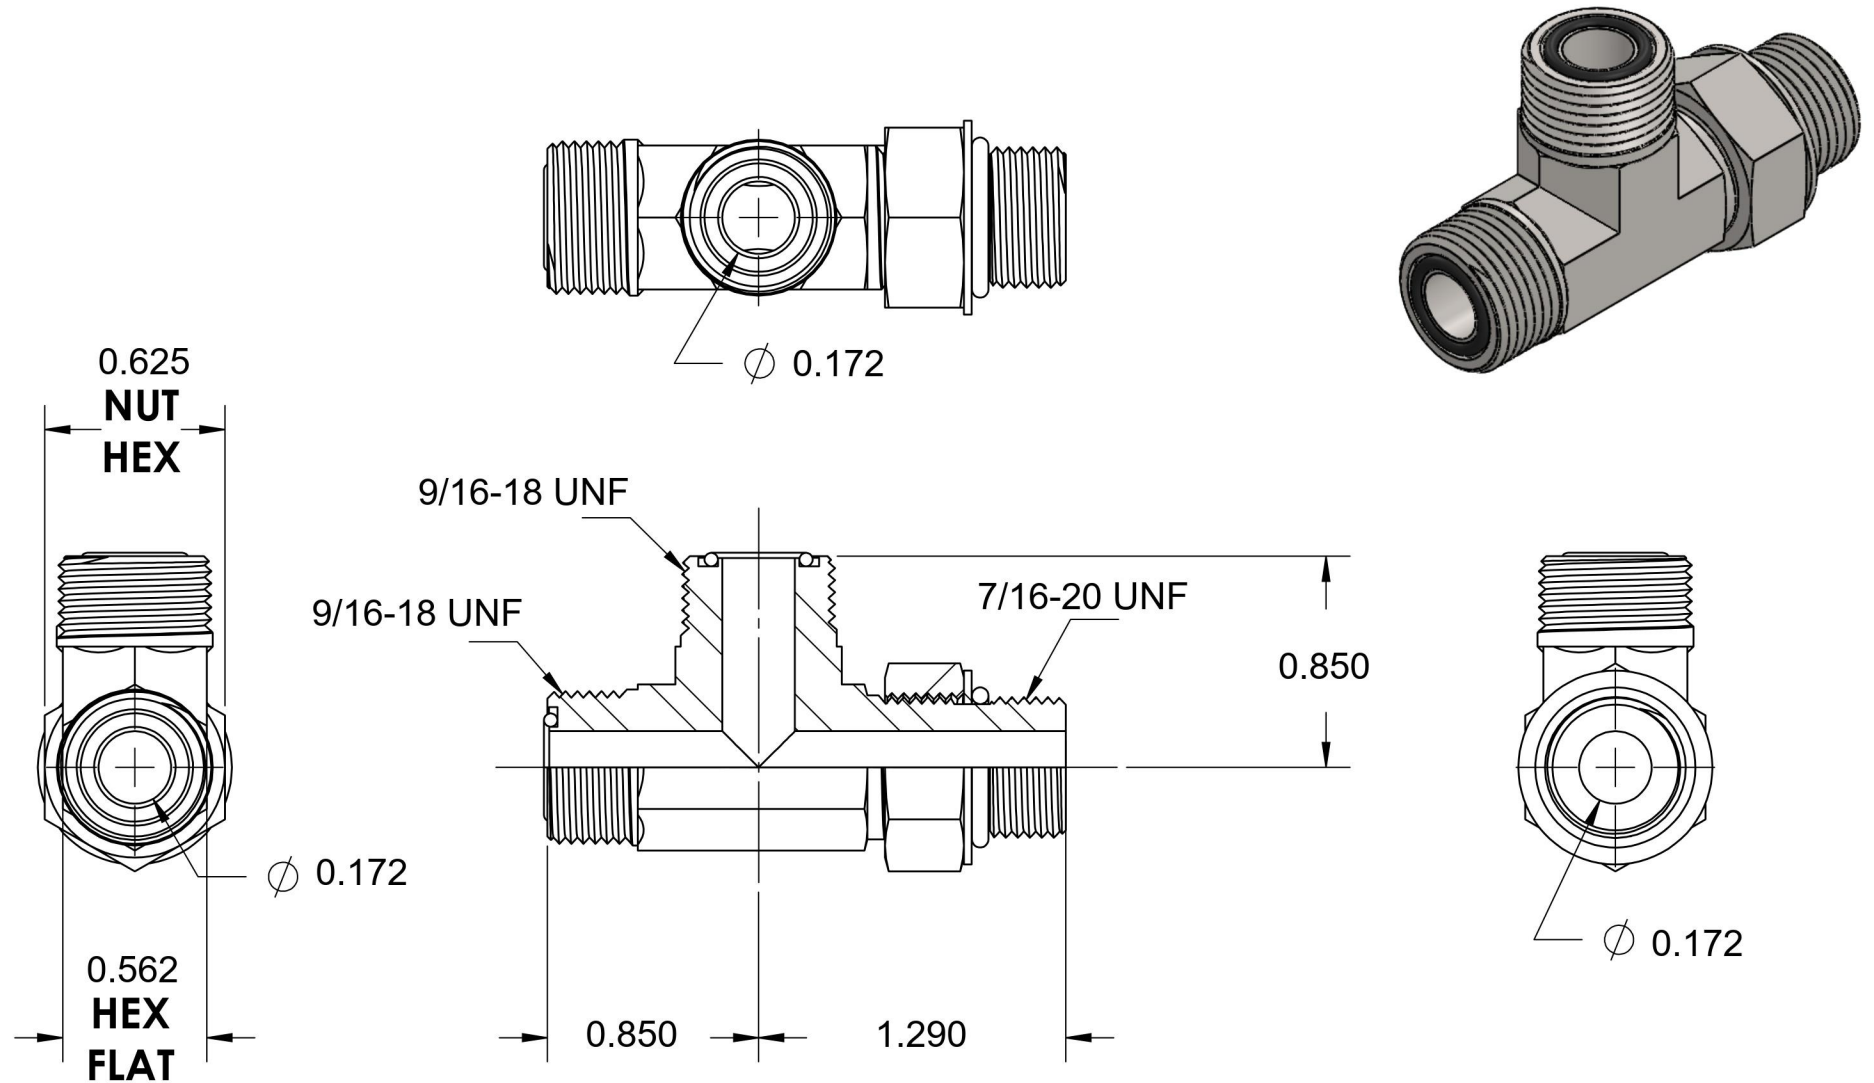

# FS6804-04-04-NWO-FG

Steel, SAE J1453 O-Ring Face Seal Adjustable Port Run Tee, 1/4" Male ORFS x 7/16-20 Male Adjustable ORB x 1/4" Male ORFS

6701 Cochran Road  
Solon, Ohio 44139  
Phone: (440) 248-1880  
Toll Free: 1-888-331-1523

**Temperature Rating**

-40°F to 250°F

**Pressure Rating**

6000 psi

**Material**

C1045 Steel

**Finish**

Trivalent Zinc

**Industry Standards**

SAE J1453, SAE J1926-2  
SAE J515, ASTM B633

**Series**

FS6804-NWO-FG

**Series Description**

SAE J1453 O-Ring Face Seal  
Adjustable Port Run Tee