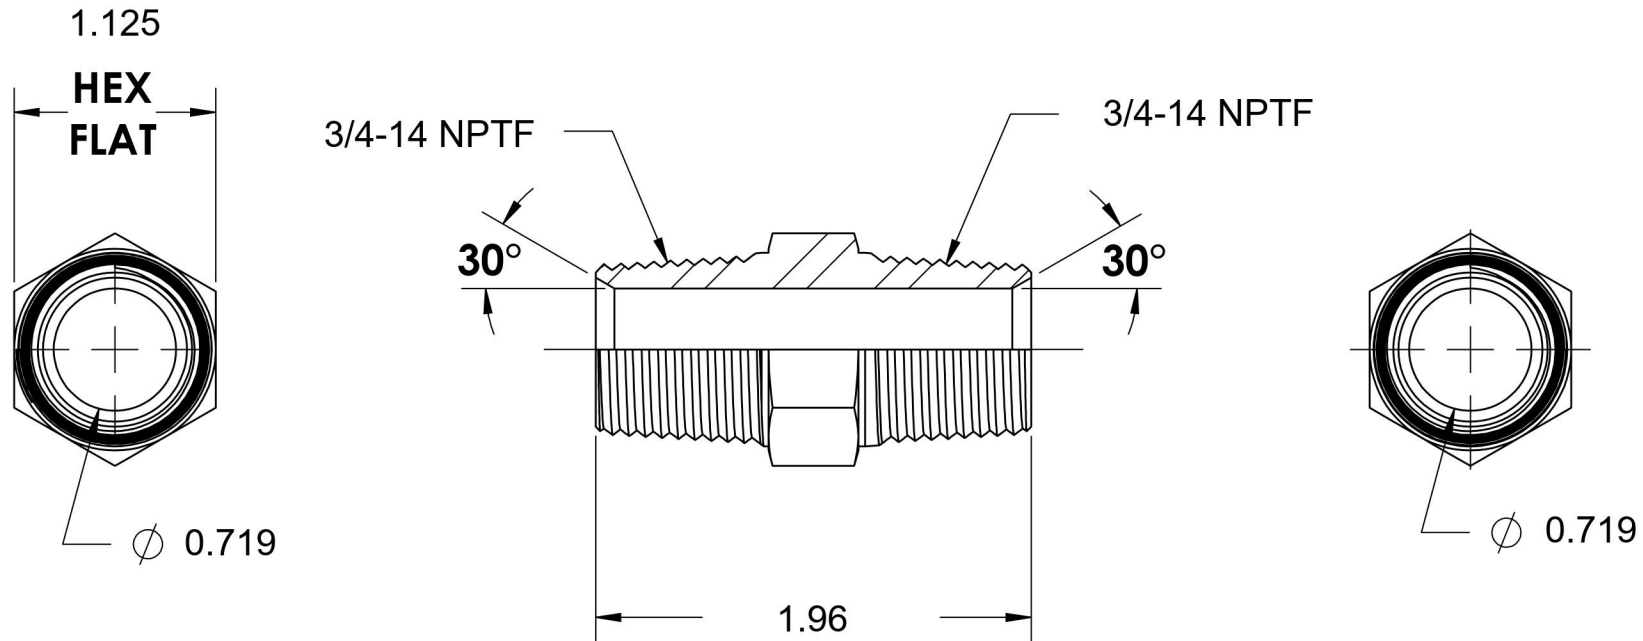

# 5404-12-12

Steel, SAE J514 Pipe Nipple, 3/4" Male NPTF 30° x 3/4" Male NPTF 30°

6701 Cochran Road  
Solon, Ohio 44139  
Phone: (440) 248-1880  
Toll Free: 1-888-331-1523

<b>Temperature Rating</b> -65°F to 500°F	<b>Material</b> C1045/12L14 Steel	<b>Industry Standards</b> SAE J514 , SAE J476 ASTM B633	<b>Series</b> 5404
<b>Pressure Rating</b> 5500 psi	<b>Finish</b> Trivalent Zinc		<b>Series Description</b> SAE J514 Pipe Nipple