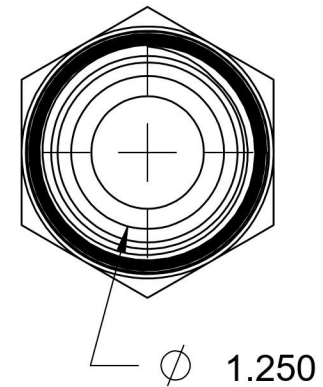

# 2404-24-20-SS

Stainless Steel, SAE J514 37° Flare Male Connector, 1-1/2" Male JIC x 1-1/4" Male NPTF 30°

6701 Cochran Road  
Solon, Ohio 44139  
Phone: (440) 248-1880  
Toll Free: 1-888-331-1523

<b>Temperature Rating</b> -425°F to 1200°F	<b>Material</b> 316/316L Stainless Steel	<b>Industry Standards</b> SAE J514 , SAE J476	<b>Series</b> 2404-SS
<b>Pressure Rating</b> 3000 psi	<b>Finish</b> Passivated		<b>Series Description</b> SAE J514 37° Flare Male Connector