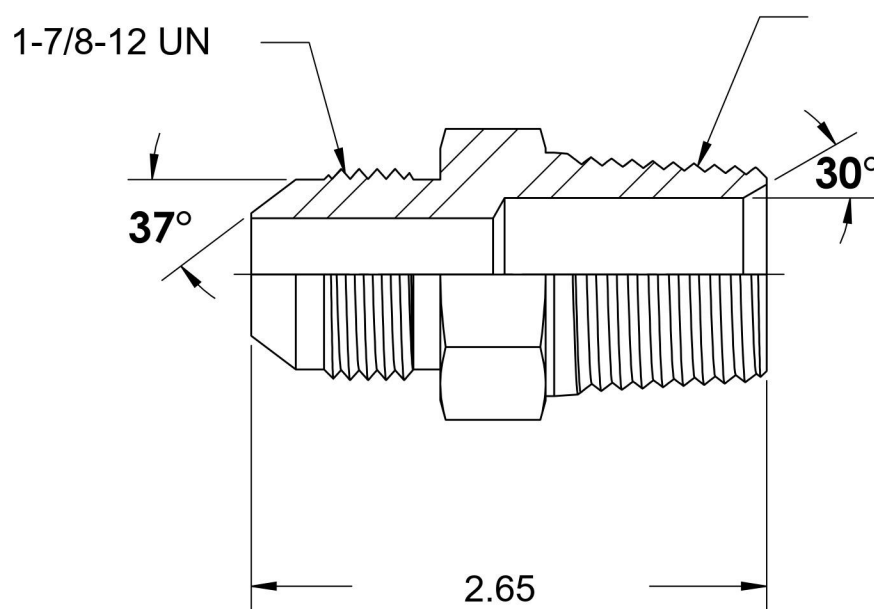

# 2404-24-20-SS

Stainless Steel, SAE J514 37° Flare Male Connector, 1-1/2" Male JIC x 1-1/4" Male NPTF 30°

6701 Cochran Road  
Solon, Ohio 44139  
Phone: (440) 248-1880  
Toll Free: 1-888-331-1523

<b>Temperature Rating</b> -425°F to 1200°F	<b>Material</b> 316/316L Stainless Steel	<b>Industry Standards</b> SAE J514 , SAE J476	<b>Series</b> 2404-SS
<b>Pressure Rating</b> 3000 psi	<b>Finish</b> Passivated		<b>Series Description</b> SAE J514 37° Flare Male Connector