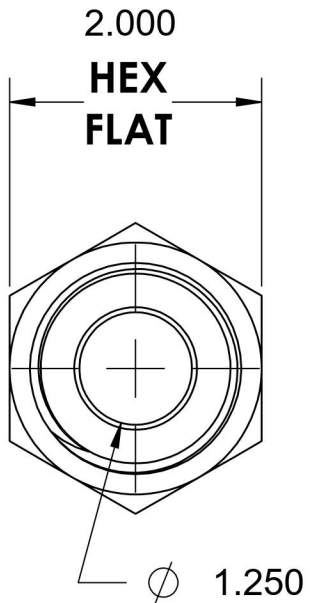

# 2404-24-20-SS

Stainless Steel, SAE J514 37° Flare Male Connector, 1-1/2" Male JIC x 1-1/4" Male NPTF 30°

6701 Cochran Road  
Solon, Ohio 44139  
Phone: (440) 248-1880  
Toll Free: 1-888-331-1523

<b>Temperature Rating</b> -425°F to 1200°F	<b>Material</b> 316/316L Stainless Steel	<b>Industry Standards</b> SAE J514 , SAE J476	<b>Series</b> 2404-SS
<b>Pressure Rating</b> 3000 psi	<b>Finish</b> Passivated		<b>Series Description</b> SAE J514 37° Flare Male Connector