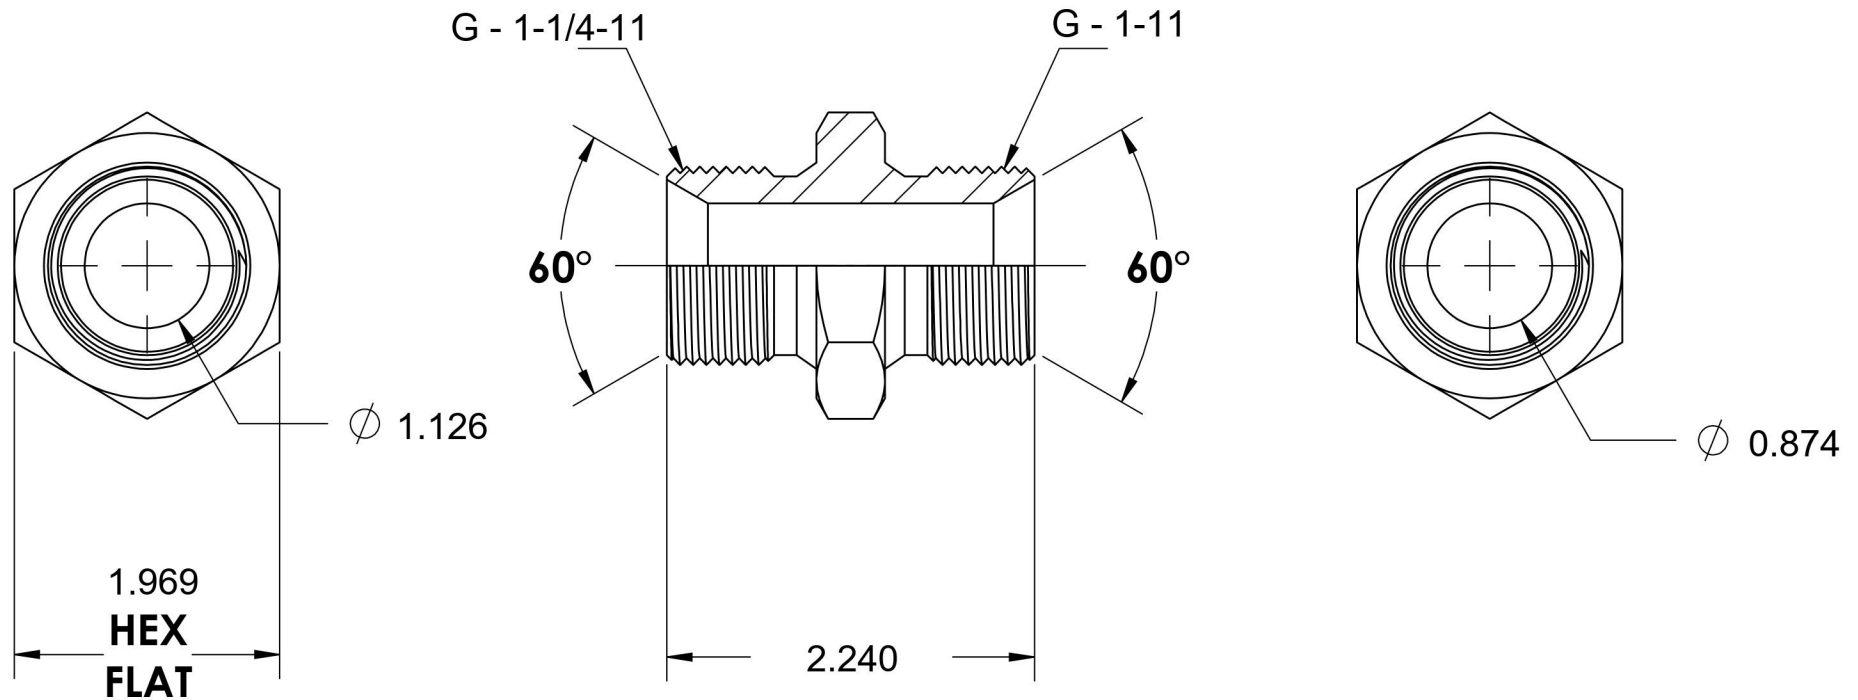

# 9022-20-16-SS

Stainless Steel, ISO 1179 BSPP Port/Line Union, 1-1/4-11 Male BSPP 60° Line/Port x 1-11 Male BSPP 60° Line/Port

6701 Cochran Road  
Solon, Ohio 44139  
Phone: (440) 248-1880  
Toll Free: 1-888-331-1523

<b>Temperature Rating</b>	<b>Material</b>	<b>Industry Standards</b>	<b>Series</b>
-425°F to 1200°F	316/316L Stainless Steel	ISO 1179, ISO 8434-6	9022-SS
<b>Pressure Rating</b>	<b>Finish</b>		<b>Series Description</b>
1500 psi	Passivated		ISO 1179 BSPP Port/Line Union