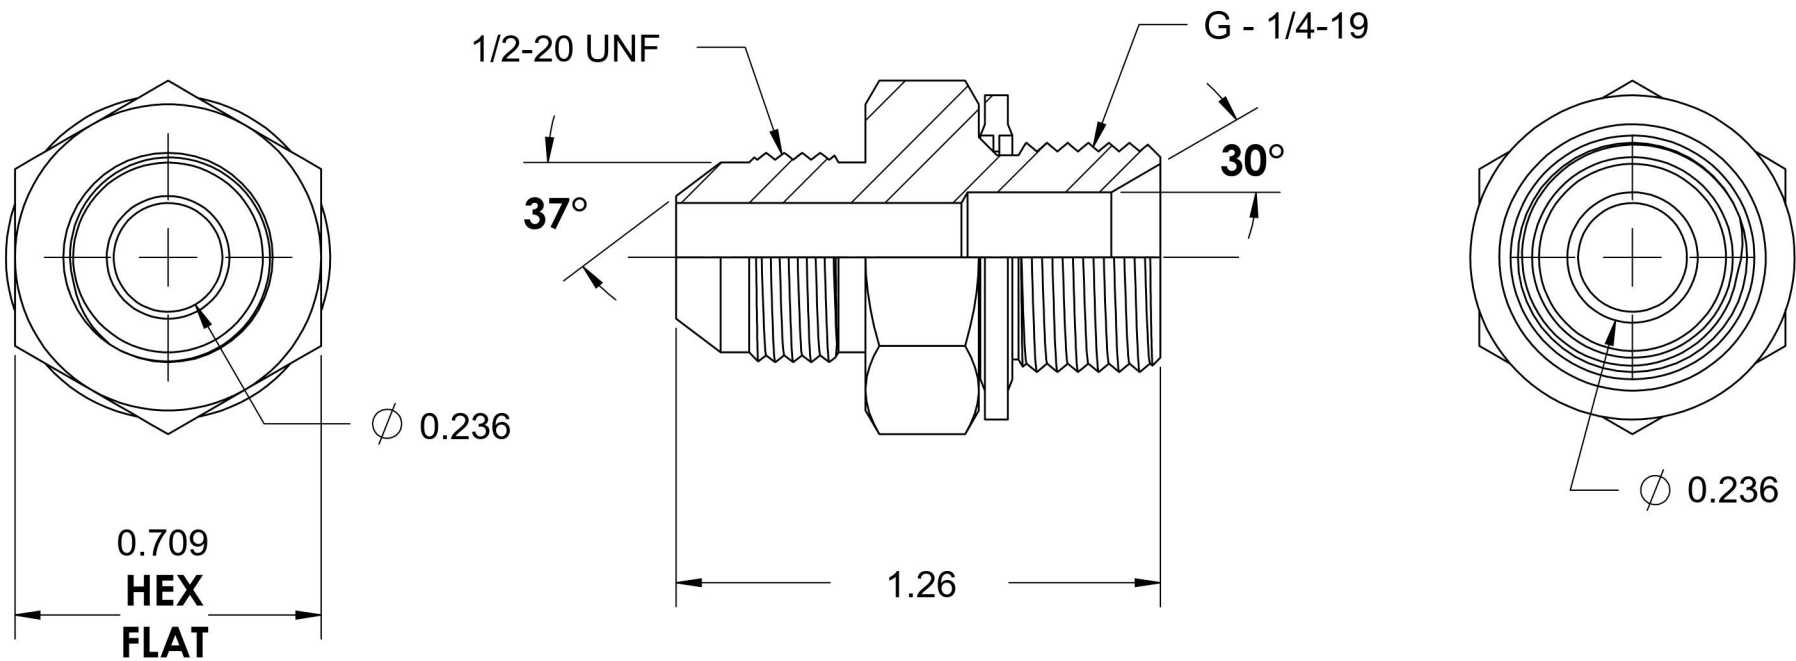

7002-05-04-BS

Steel, SAE J514 37° Flare BSPP Type (D) Bonded Seal Port/Line Adapter, 5/16" Male JIC x 1/4-19 Male BSPP 60° Line/Port

6701 Cochran Road
Solon, Ohio 44139
Phone: (440) 248-1880
Toll Free: 1-888-331-1523

Temperature Rating	Material	Industry Standards	Series
-22°F to 257°F	C1045/12L14 Steel	SAE J514, ISO 1179	7002-BS
Pressure Rating	Finish	ASTM B633	Series Description
5100 psi	Trivalent Zinc		SAE J514 37° Flare BSPP Type (D) Bonded Seal Port/Line Adapter