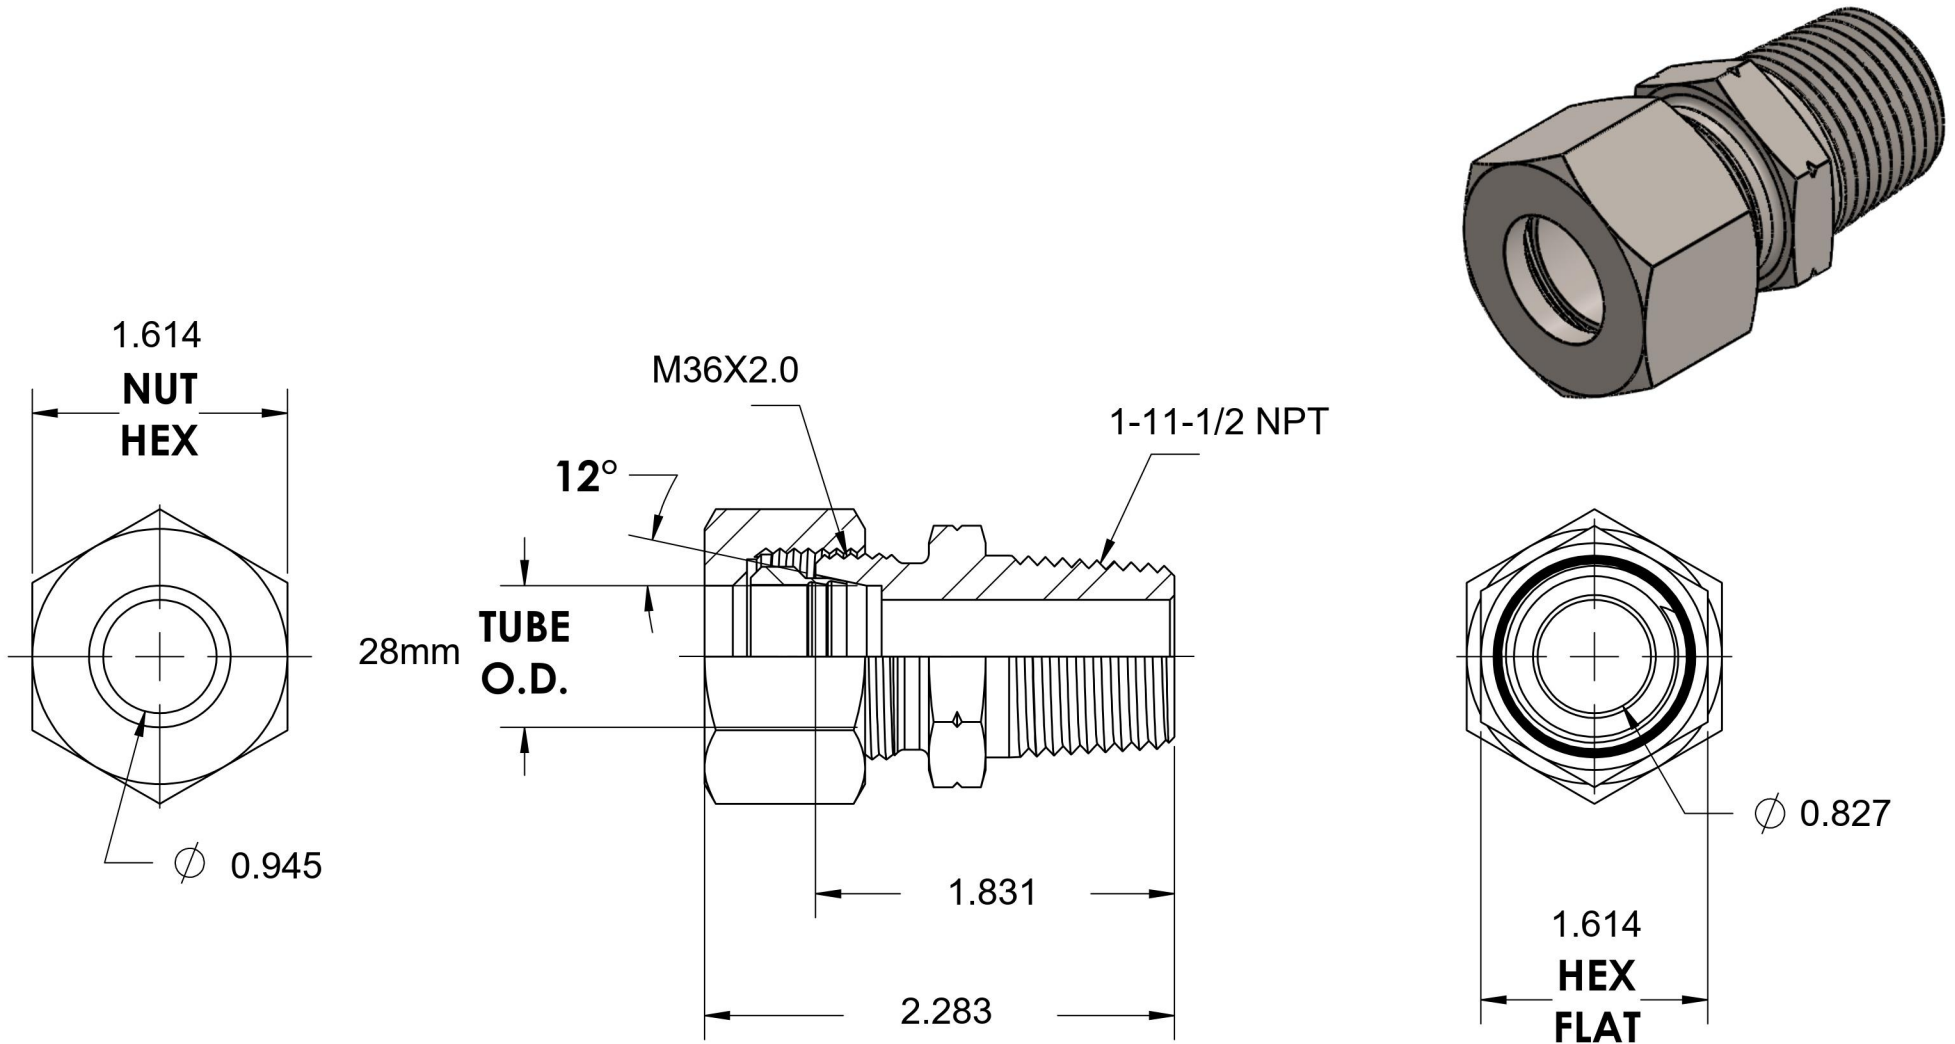

# D2404-L28-16-SS

Stainless Steel, DIN 2353 Male Connector, Light 28mm Tube OD x 1" NPT

6701 Cochran Road  
Solon, Ohio 44139  
Phone: (440) 248-1880  
Toll Free: 1-888-331-1523

<b>Temperature Rating</b>	<b>Material</b>	<b>Industry Standards</b>	<b>Series</b>
-425°F to 1200°F	316Ti Stainless	DIN 2353, ISO 8434-1 ANSI/ASME B1.20.1	D2404
<b>Pressure Rating</b>	<b>Finish</b>		<b>Series Description</b>
2321psi	Passivation		DIN 2353 Flareless Tube Male Connector