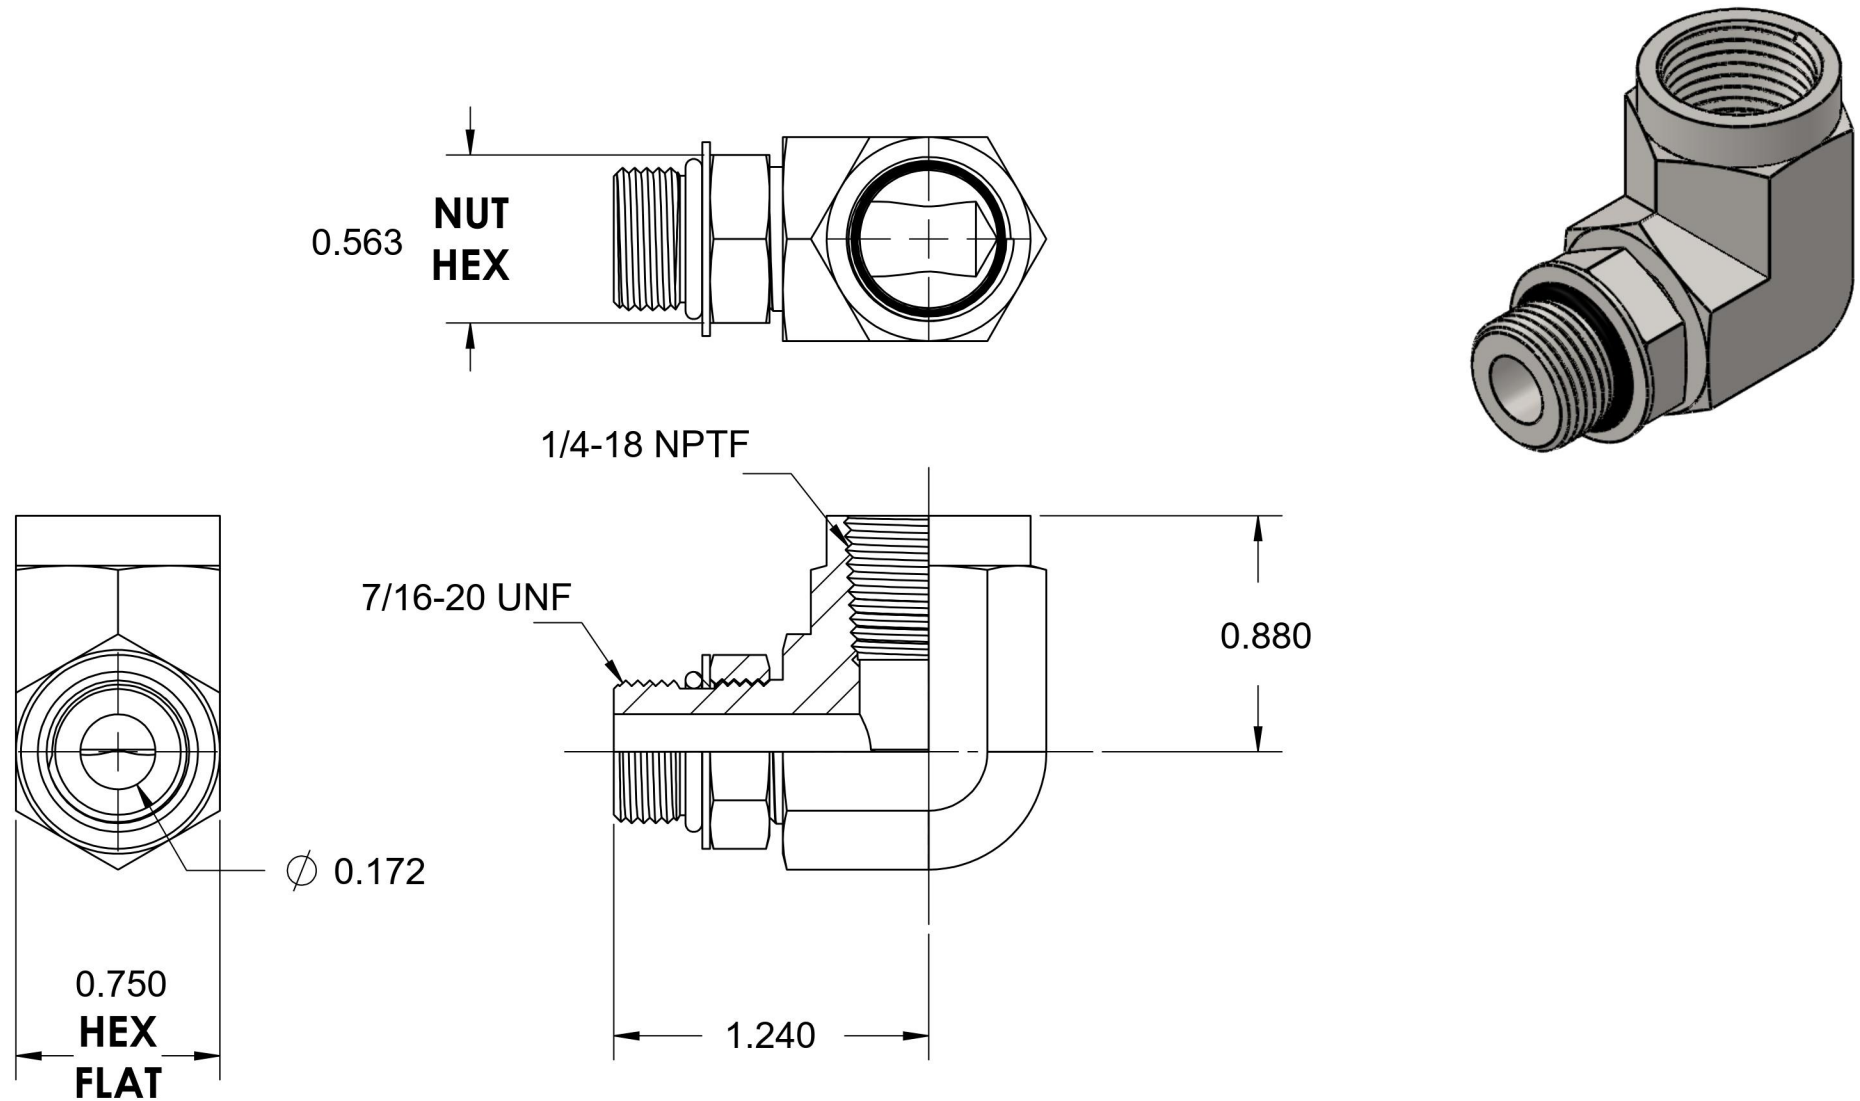

# 6805-04-04-NWO-SS

Stainless Steel, SAE J1926 Adjustable O-Ring Boss 90° Female Elbow, 7/16-20 Male Adjustable ORB x 1/4" Female NPTF

6701 Cochran Road  
Solon, Ohio 44139  
Phone: (440) 248-1880  
Toll Free: 1-888-331-1523

<b>Temperature Rating</b>	<b>Material</b>	<b>Industry Standards</b>	<b>Series</b>
-40°F to 250°F	316/316L Stainless Steel	SAE J1926-3, SAE J476 SAE J515	6805-NWO-SS
<b>Pressure Rating</b>	<b>Finish</b>		<b>Series Description</b>
5000 psi	Passivated		SAE J1926 Adjustable O-Ring Boss 90° Female Elbow