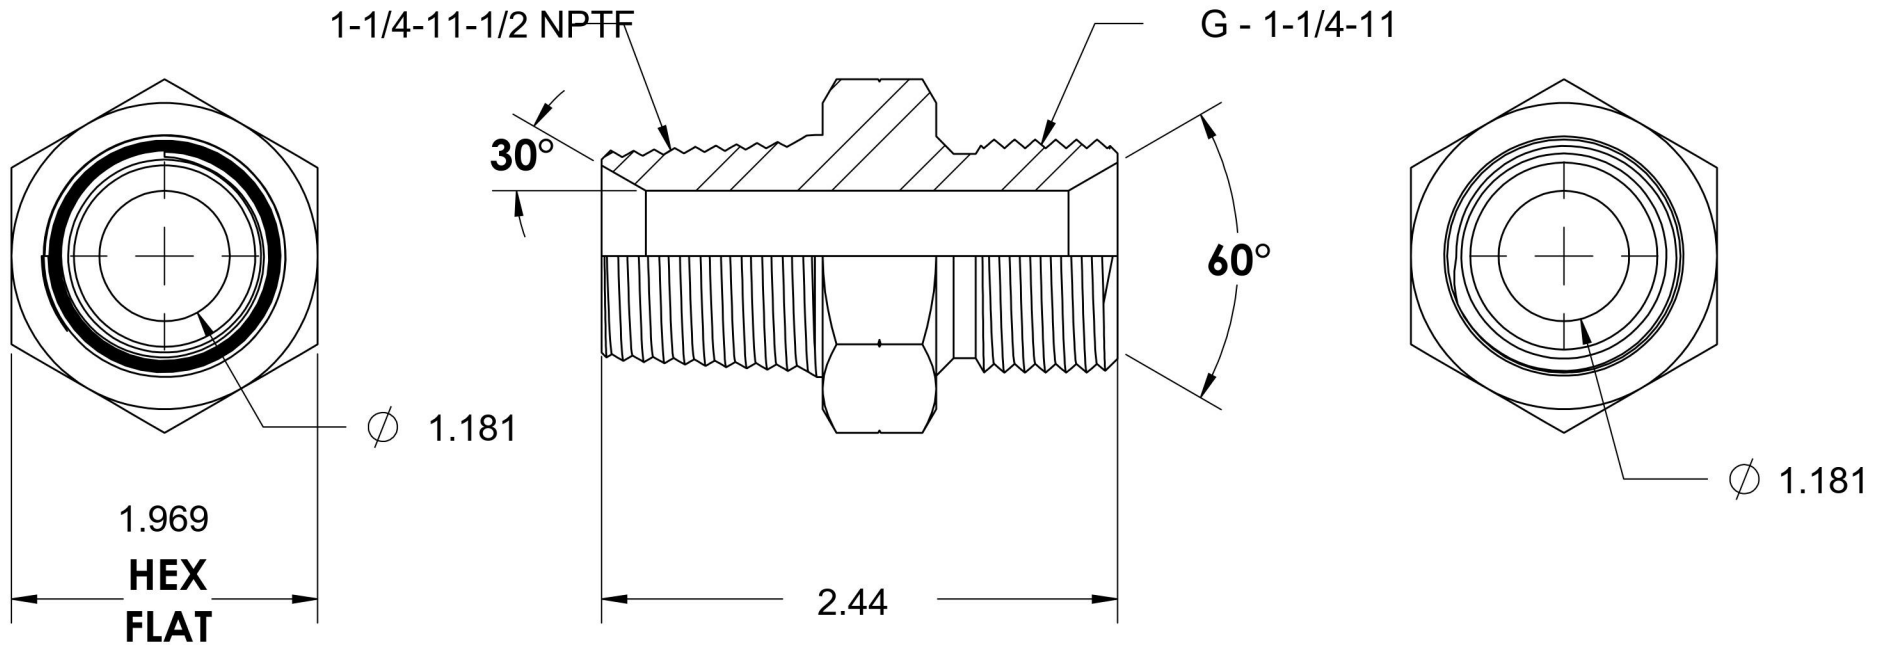

7032-20-20

Steel, SAE J476 Pipe Male BSPP Port/Line Adapter, 1-1/4" Male NPTF 30° x 1-1/4-11 Male BSPP 60° Line/Port

6701 Cochran Road
Solon, Ohio 44139
Phone: (440) 248-1880
Toll Free: 1-888-331-1523

Temperature Rating	Material	Industry Standards	Series
-65°F to 500°F	C1045 / 12L14 Steel	SAE J476, ISO 1179	7032
Pressure Rating	Finish	ISO 8434-6, ASTM B633	Series Description
1500 psi	Trivalent Zinc		SAE J476 Pipe Male BSPP Port/Line Adapter