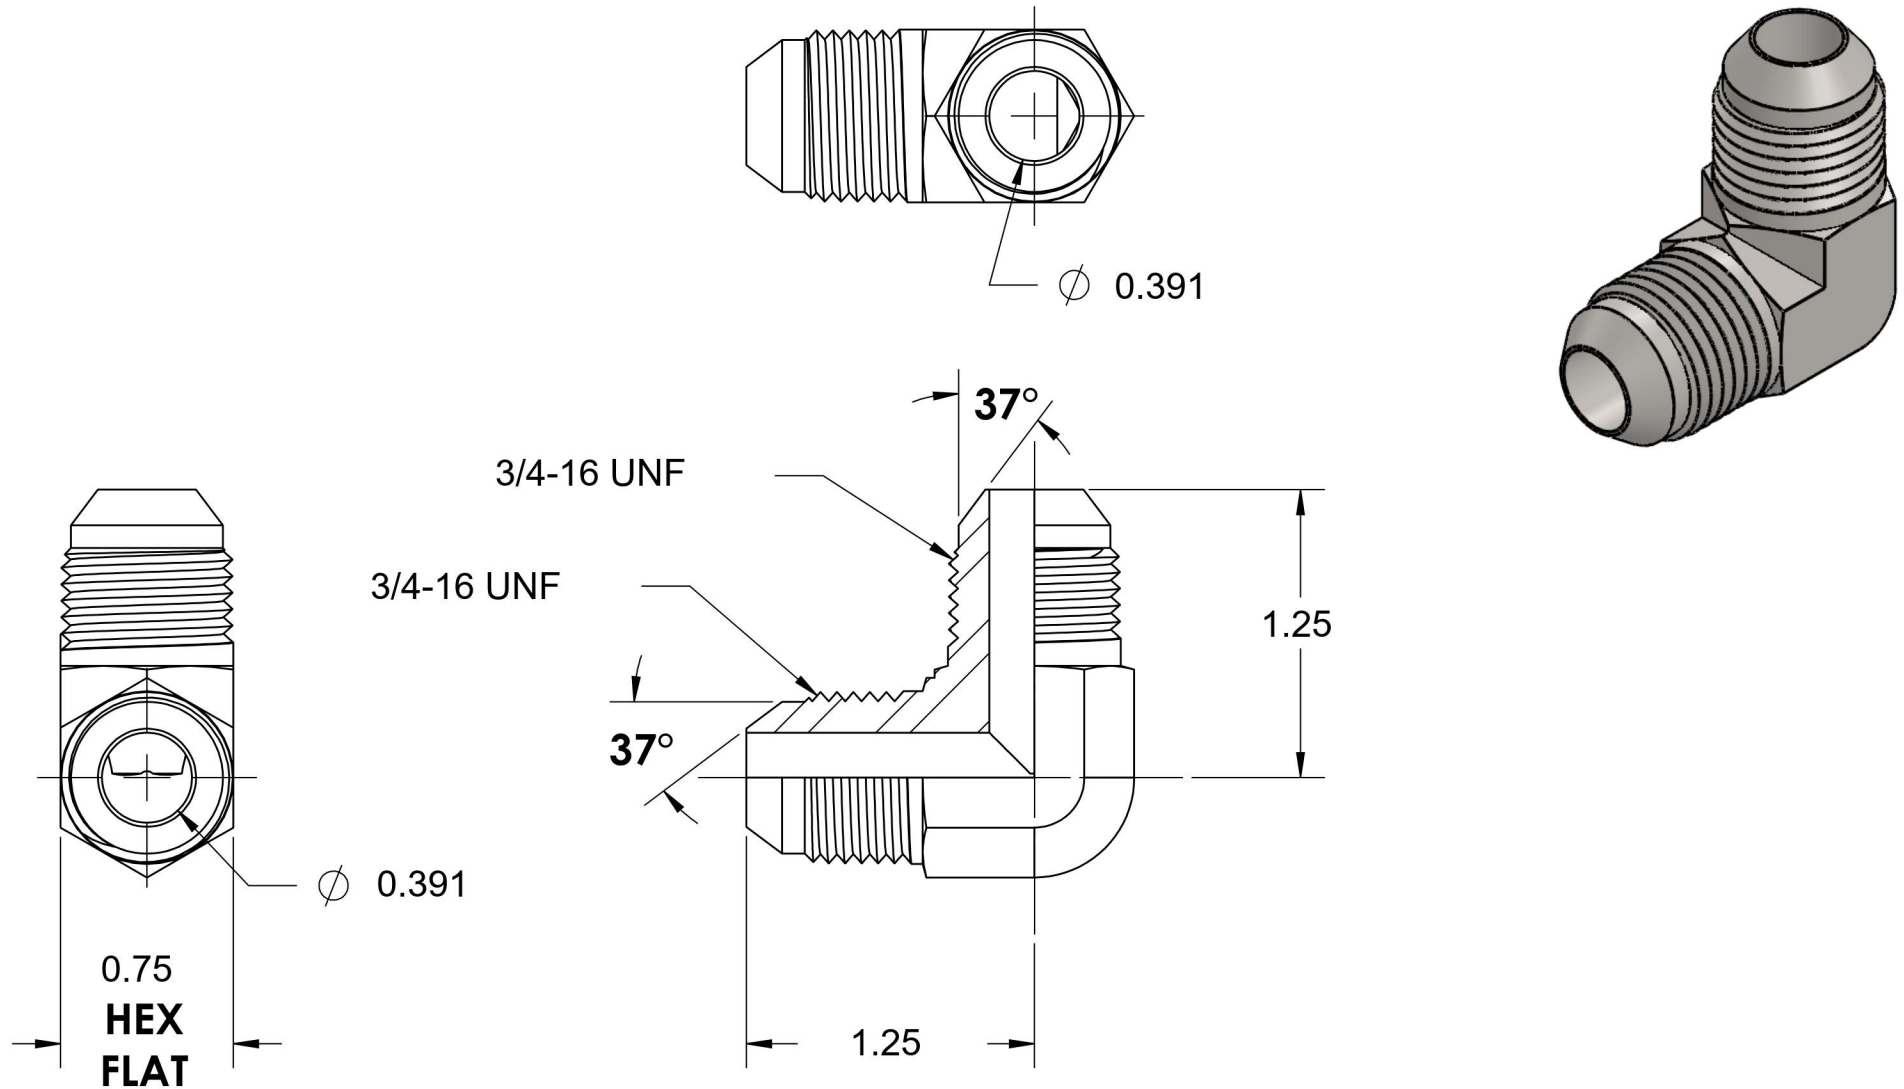

# 2500-08-08-FG

Steel, SAE J514 37° Flare 90° Union Elbow, 1/2" Male JIC x 1/2" Male JIC

6701 Cochran Road  
Solon, Ohio 44139  
Phone: (440) 248-1880  
Toll Free: 1-888-331-1523

<b>Temperature Rating</b> -65°F to 500°F	<b>Material</b> C1045 Steel	<b>Industry Standards</b> SAE J514, ASTM B633	<b>Series</b> 2500-FG
<b>Pressure Rating</b> 6000 psi	<b>Finish</b> Trivalent Zinc		<b>Series Description</b> SAE J514 37° Flare 90° Union Elbow