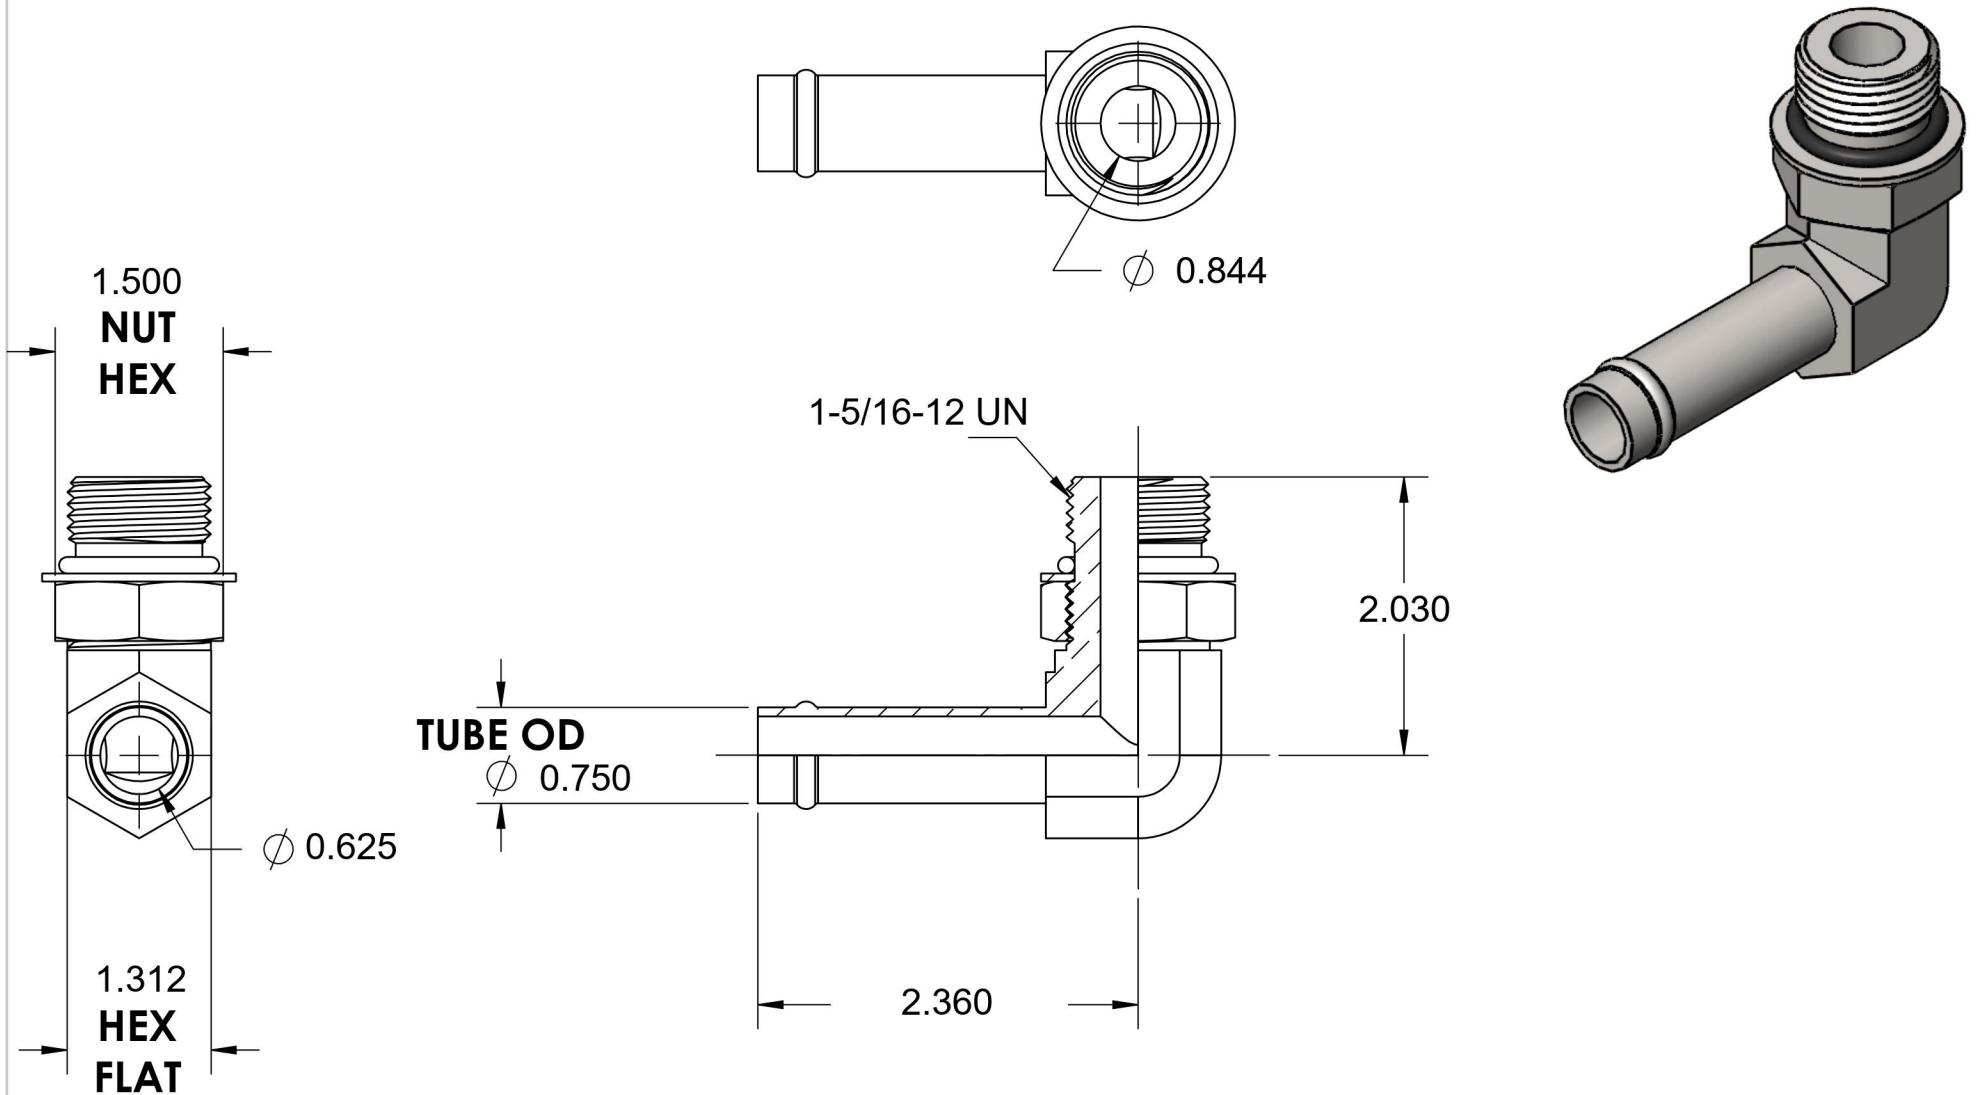

# 4601-12-16-NWO-FG

Steel, SAE J1231 Hose Bead 90° Adjustable Port Elbow, 3/4" Beaded Hose Barb x 1-5/16-12 Male Adjustable ORB

6701 Cochran Road  
Solon, Ohio 44139  
Phone: (440) 248-1880  
Toll Free: 1-888-331-1523

<b>Temperature Rating</b>	<b>Material</b>	<b>Industry Standards</b>	<b>Series</b>
-40°F to 250°F	C1045 Steel	SAE J1231-2, SAE J1926-3 SAE J515, ASTM B633	4601-NWO-FG
<b>Pressure Rating</b>	<b>Finish</b>		<b>Series Description</b>
150 psi	Trivalent Zinc		SAE J1231 Hose Bead 90° Adjustable Port Elbow