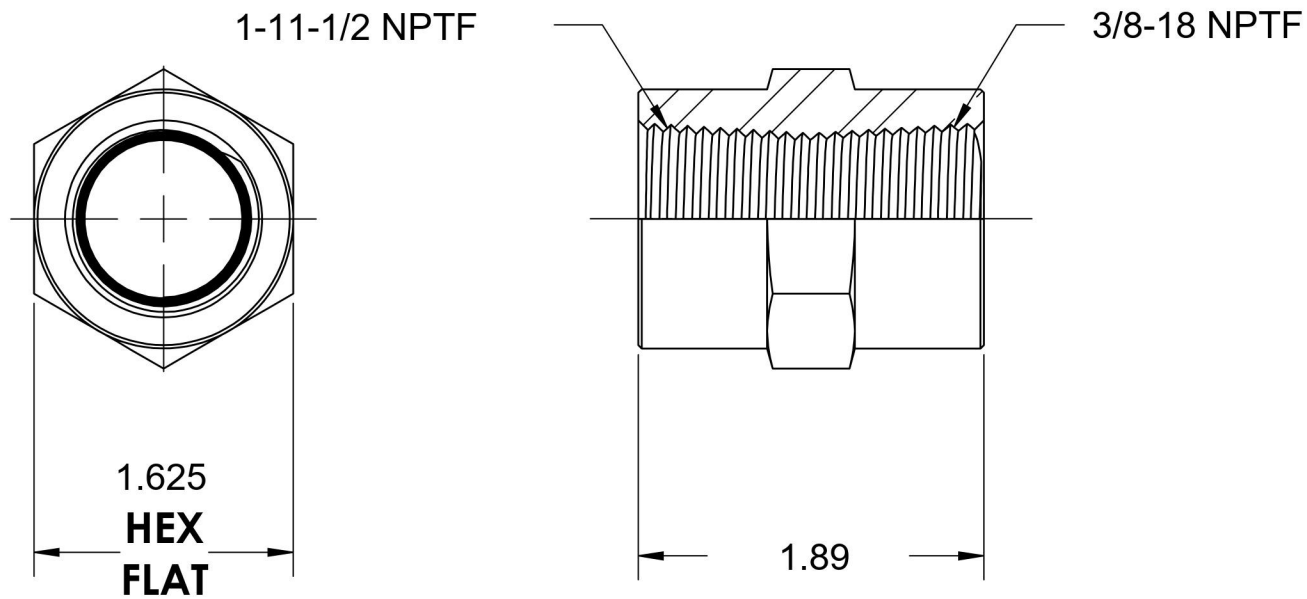

5000-16-06

Steel, SAE J514 Pipe Hex Coupling, 1" Female NPTF x 3/8" Female NPTF

6701 Cochran Road
Solon, Ohio 44139
Phone: (440) 248-1880
Toll Free: 1-888-331-1523

Temperature Rating

-65°F to 500°F

Pressure Rating

5000

Series Description

SAE J514 Pipe Hex Coupling