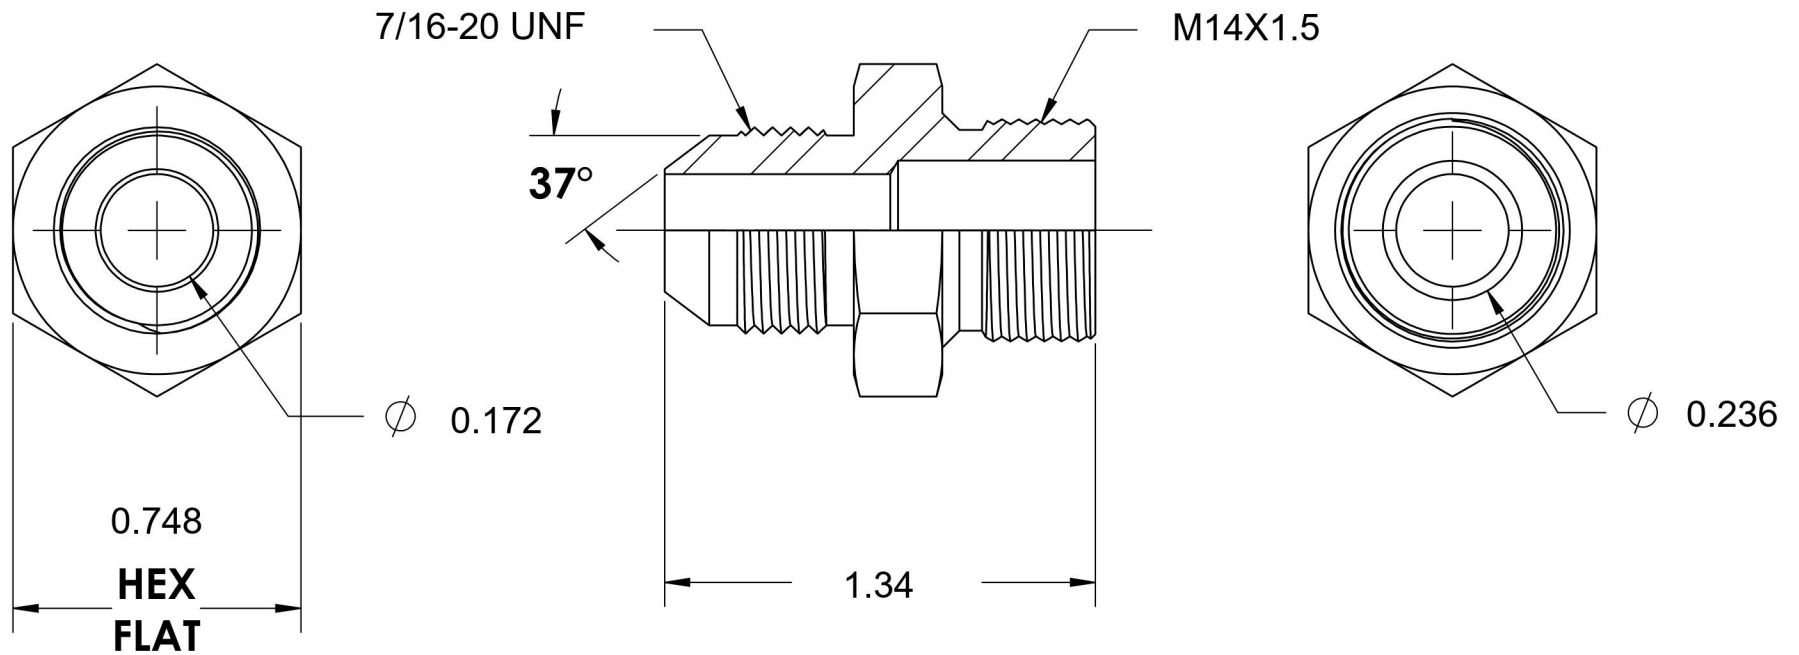

7005-04-14

Steel, SAE J514 37° Flare Male Metric Port/Line Connector, 1/4" Male JIC x M14X1.5 Male Metric 60° Line/Port

6701 Cochran Road
Solon, Ohio 44139
Phone: (440) 248-1880
Toll Free: 1-888-331-1523

Temperature Rating	Material	Industry Standards	Series
-65°F to 500°F	C1045/12L14 Steel	SAE J514, ISO 9974	7005
Pressure Rating	Finish	ASTM B633	Series Description
6000 psi	Trivalent Zinc		SAE J514 37° Flare Male Metric Port/Line Connector