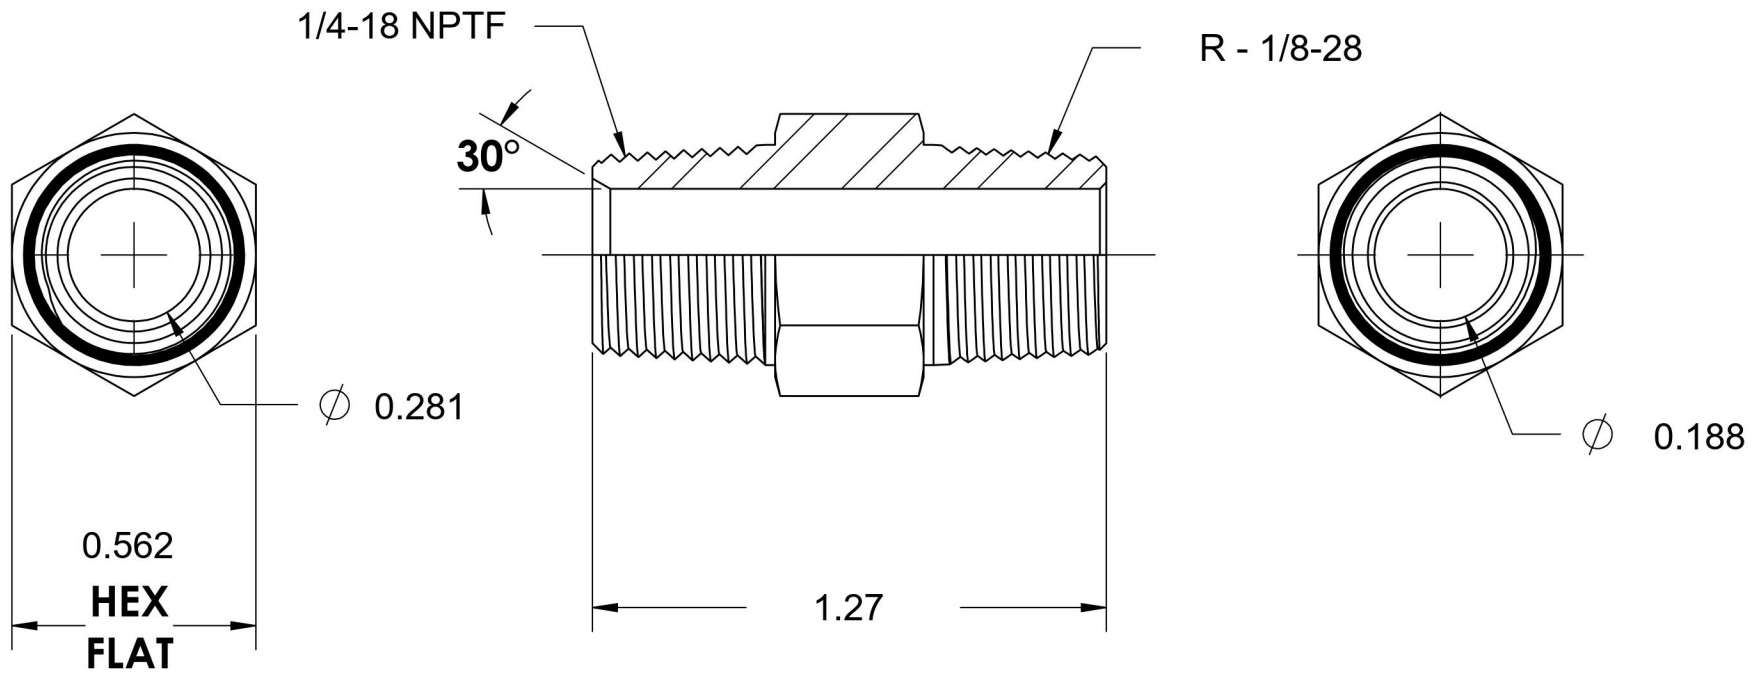

# 7030-04-02

Steel, SAE J476 Pipe Male BSPT Nipple, 1/4" Male NPTF 30° x 1/8" Male BSPT

6701 Cochran Road  
Solon, Ohio 44139  
Phone: (440) 248-1880  
Toll Free: 1-888-331-1523

<b>Temperature Rating</b>	<b>Material</b>	<b>Industry Standards</b>	<b>Series</b>
-65°F to 500°F	C1045 / 12L14 Steel	SAE J476, ISO 7-1	7030
<b>Pressure Rating</b>	<b>Finish</b>	ASTM B633	<b>Series Description</b>
6000 psi	Trivalent Zinc		SAE J476 Pipe Male BSPT Nipple