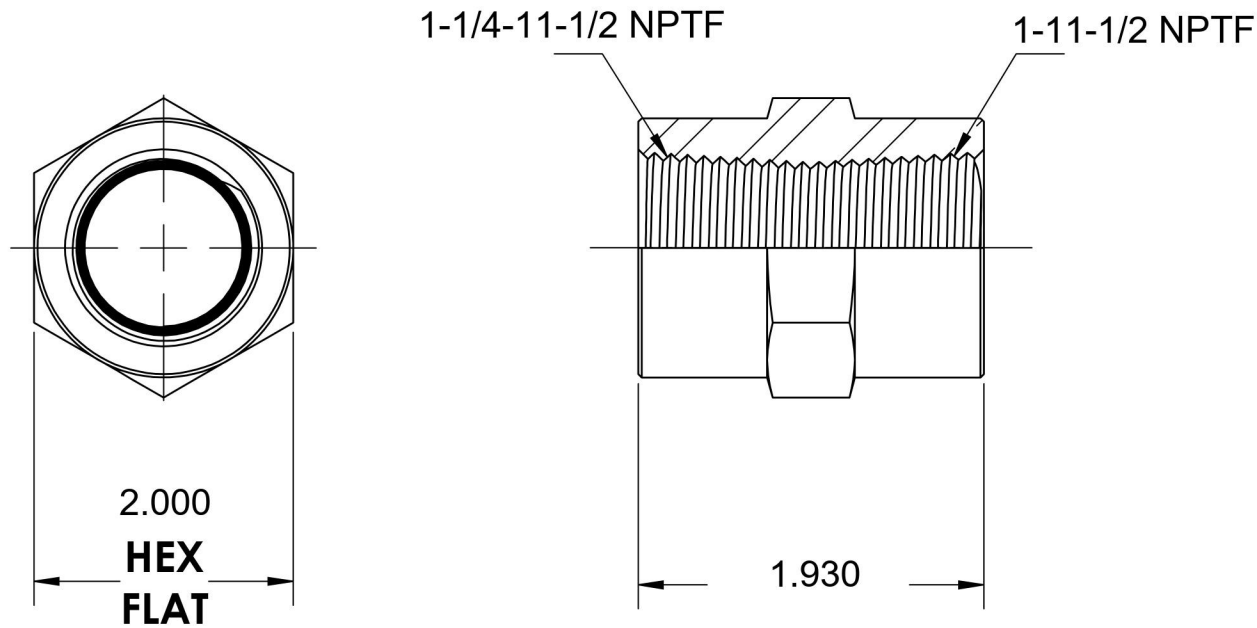

# 5000-20-16-SS

Stainless Steel, SAE J514 Pipe Hex Coupling, 1-1/4" Female NPTF x 1-11-1/2" Female NPTF

6701 Cochran Road  
Solon, Ohio 44139  
Phone: (440) 248-1880  
Toll Free: 1-888-331-1523