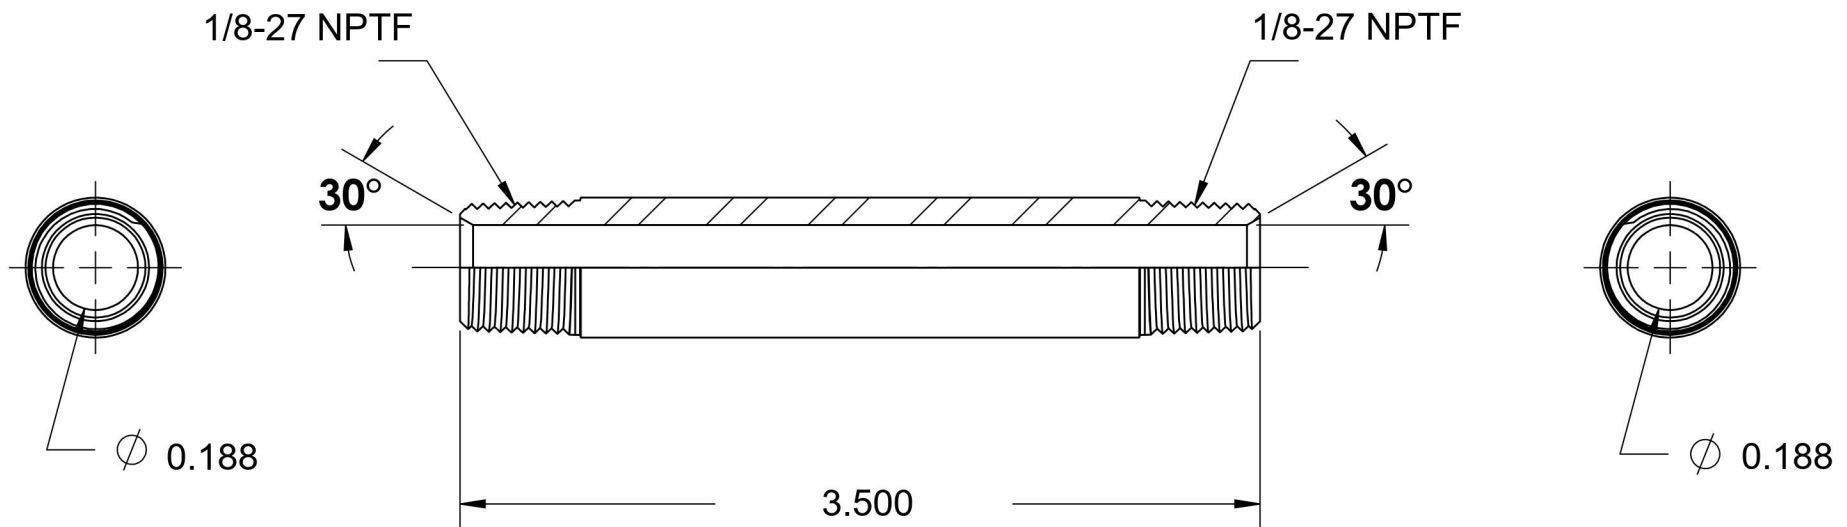

5404-N-02X3.500

Steel, SAE J514 Pipe Long Nipple, 1/8" Male NPTF 30° x 1/8" Male NPTF 30°

6701 Cochran Road
Solon, Ohio 44139
Phone: (440) 248-1880
Toll Free: 1-888-331-1523

Temperature Rating	Material	Industry Standards	Series
-65°F to 500°F	C1045/12L14 Steel	SAE J514, SAE J476 ASTM B633	5404-N
Pressure Rating	Finish		Series Description
6000 psi	Trivalent Zinc		SAE J514 Pipe Long Nipple