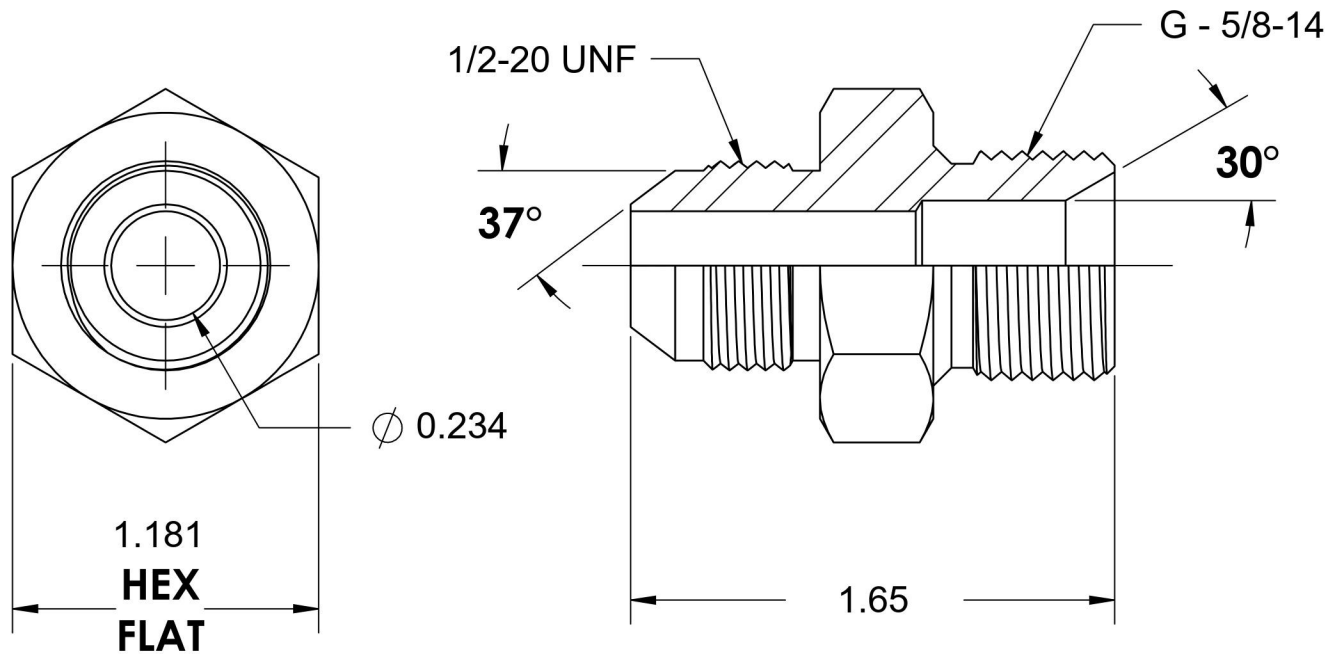

# 7002-05-10

Steel, SAE J514 37° Flare Male BSPP Port/Line Connector, 5/16" Male JIC x 5/8-14 Male BSPP 60° Line/Port

6701 Cochran Road  
Solon, Ohio 44139  
Phone: (440) 248-1880  
Toll Free: 1-888-331-1523

<b>Temperature Rating</b>	<b>Material</b>	<b>Industry Standards</b>	<b>Series</b>
-65°F to 500°F	C1045/12L14 Steel	SAE J514, ISO 1179	7002
<b>Pressure Rating</b>	<b>Finish</b>	ISO 8434-6, ASTM B633	<b>Series Description</b>
2900 psi	Trivalent Zinc		SAE J514 37° Flare Male BSPP Port/Line Connector