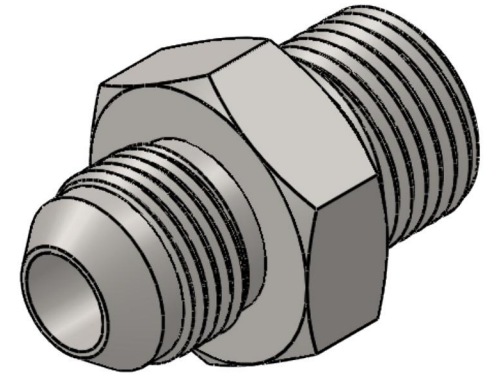

# 7002-05-10

Steel, SAE J514 37° Flare Male BSPP Port/Line Connector, 5/16" Male JIC x 5/8-14 Male BSPP 60° Line/Port

6701 Cochran Road  
Solon, Ohio 44139  
Phone: (440) 248-1880  
Toll Free: 1-888-331-1523

<b>Temperature Rating</b>	<b>Material</b>	<b>Industry Standards</b>	<b>Series</b>
-65°F to 500°F	C1045/12L14 Steel	SAE J514, ISO 1179	7002
<b>Pressure Rating</b>	<b>Finish</b>	ISO 8434-6, ASTM B633	<b>Series Description</b>
2900 psi	Trivalent Zinc		SAE J514 37° Flare Male BSPP Port/Line Connector