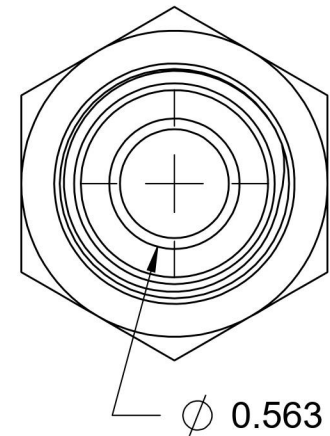

# 7002-05-10

Steel, SAE J514 37° Flare Male BSPP Port/Line Connector, 5/16" Male JIC x 5/8-14 Male BSPP 60° Line/Port

6701 Cochran Road  
Solon, Ohio 44139  
Phone: (440) 248-1880  
Toll Free: 1-888-331-1523

<b>Temperature Rating</b>	<b>Material</b>	<b>Industry Standards</b>	<b>Series</b>
-65°F to 500°F	C1045/12L14 Steel	SAE J514, ISO 1179	7002
<b>Pressure Rating</b>	<b>Finish</b>	ISO 8434-6, ASTM B633	<b>Series Description</b>
2900 psi	Trivalent Zinc		SAE J514 37° Flare Male BSPP Port/Line Connector