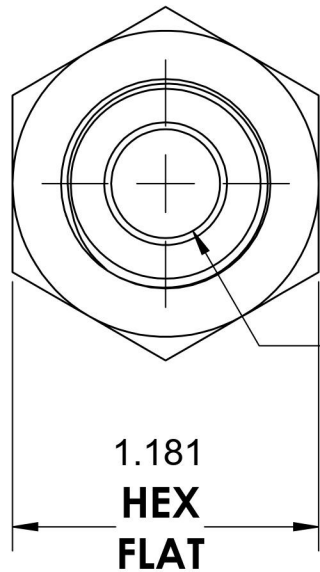

# 7002-05-10

Steel, SAE J514 37° Flare Male BSPP Port/Line Connector, 5/16" Male JIC x 5/8-14 Male BSPP 60° Line/Port

6701 Cochran Road  
Solon, Ohio 44139  
Phone: (440) 248-1880  
Toll Free: 1-888-331-1523

<b>Temperature Rating</b>	<b>Material</b>	<b>Industry Standards</b>	<b>Series</b>
-65°F to 500°F	C1045/12L14 Steel	SAE J514, ISO 1179	7002
<b>Pressure Rating</b>	<b>Finish</b>	ISO 8434-6, ASTM B633	<b>Series Description</b>
2900 psi	Trivalent Zinc		SAE J514 37° Flare Male BSPP Port/Line Connector