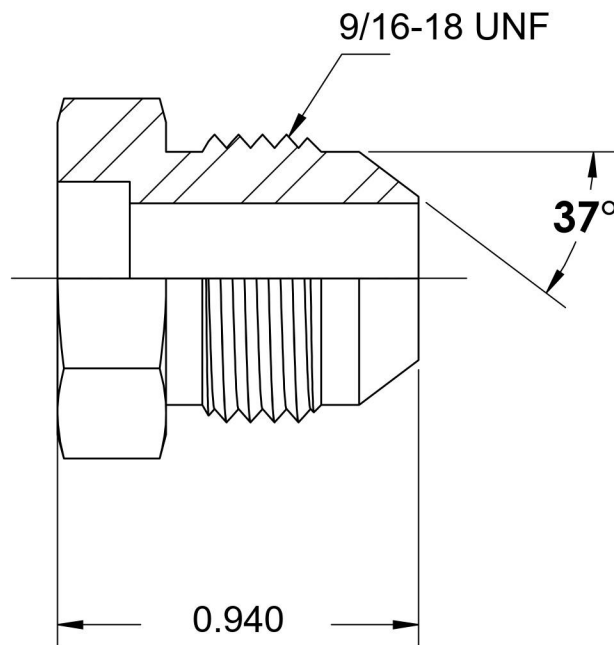

0403-08-06

Steel, SAE J514 Tube Bore Male Flared Connector, 1/2" Bore x 3/8" Male JIC

6701 Cochran Road
Solon, Ohio 44139
Phone: (440) 248-1880
Toll Free: 1-888-331-1523

Temperature Rating	Material	Industry Standards	Series
-65°F to 500°F	1018/1020 Steel	SAE J514	0403
Pressure Rating	Finish		Series Description
6000 psi	Oil Dipped		SAE J514 Tube Bore Male Flared Connector