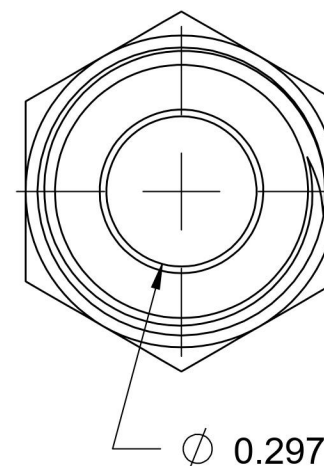

0403-08-06

Steel, SAE J514 Tube Bore Male Flared Connector, 1/2" Bore x 3/8" Male JIC

6701 Cochran Road
Solon, Ohio 44139
Phone: (440) 248-1880
Toll Free: 1-888-331-1523

Temperature Rating	Material	Industry Standards	Series
-65°F to 500°F	1018/1020 Steel	SAE J514	0403
Pressure Rating	Finish		Series Description
6000 psi	Oil Dipped		SAE J514 Tube Bore Male Flared Connector