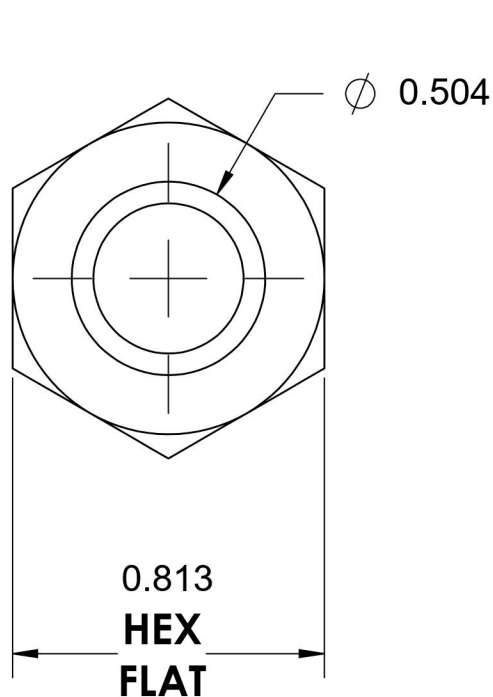

0403-08-06

Steel, SAE J514 Tube Bore Male Flared Connector, 1/2" Bore x 3/8" Male JIC

6701 Cochran Road
Solon, Ohio 44139
Phone: (440) 248-1880
Toll Free: 1-888-331-1523

Temperature Rating	Material	Industry Standards	Series
-65°F to 500°F	1018/1020 Steel	SAE J514	0403
Pressure Rating	Finish		Series Description
6000 psi	Oil Dipped		SAE J514 Tube Bore Male Flared Connector