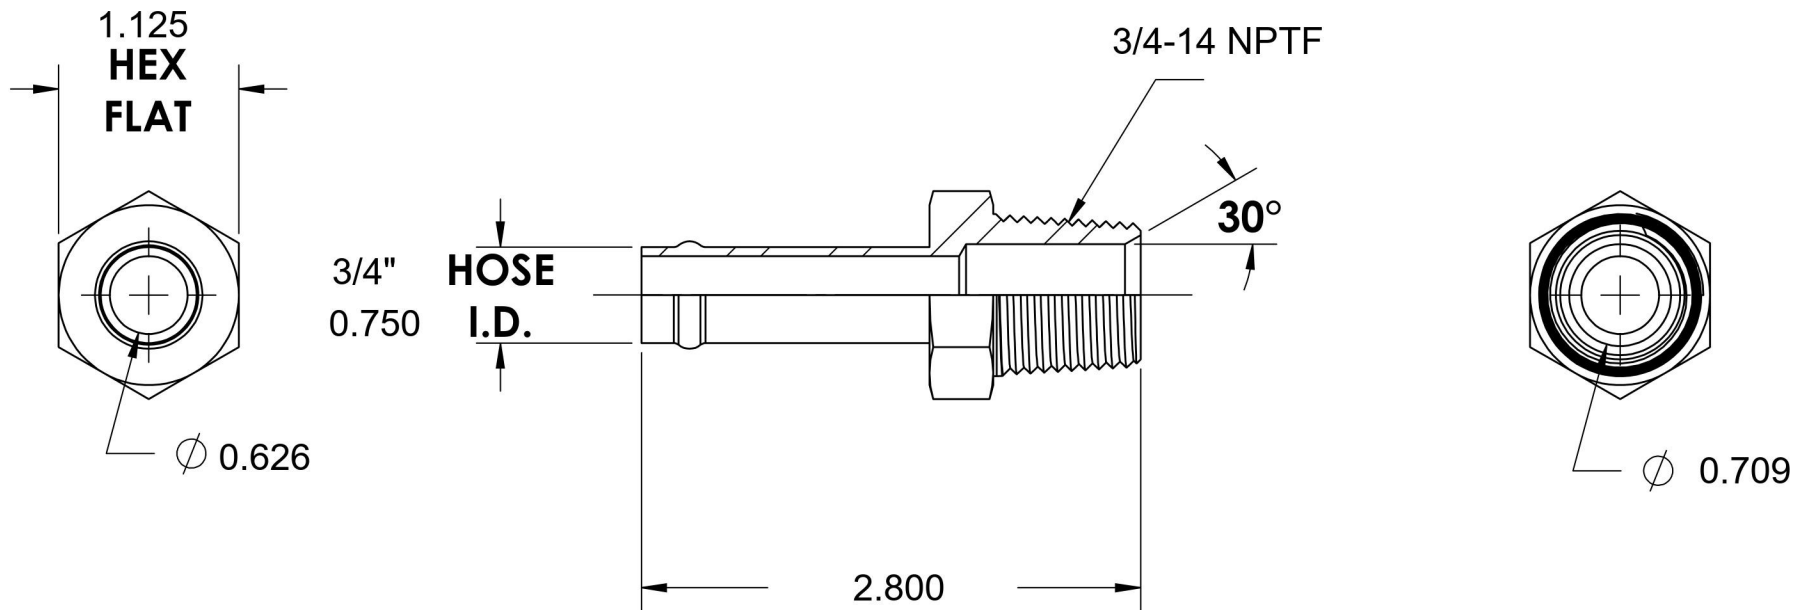

# 4404-12-12-B

Brass, SAE J1231 Hose Bead Male Connector, 3/4" Beaded Hose Barb x 3/4" Male NPTF 30°

6701 Cochran Road  
Solon, Ohio 44139  
Phone: (440) 248-1880  
Toll Free: 1-888-331-1523

<b>Temperature Rating</b> -325°F to 400°F	<b>Material</b> C36000 Brass	<b>Industry Standards</b> SAE J1231, SAE J476	<b>Series</b> 4404-B
<b>Pressure Rating</b> 150 psi	<b>Finish</b> Natural Finish		<b>Series Description</b> SAE J1231 Hose Bead Male Connector