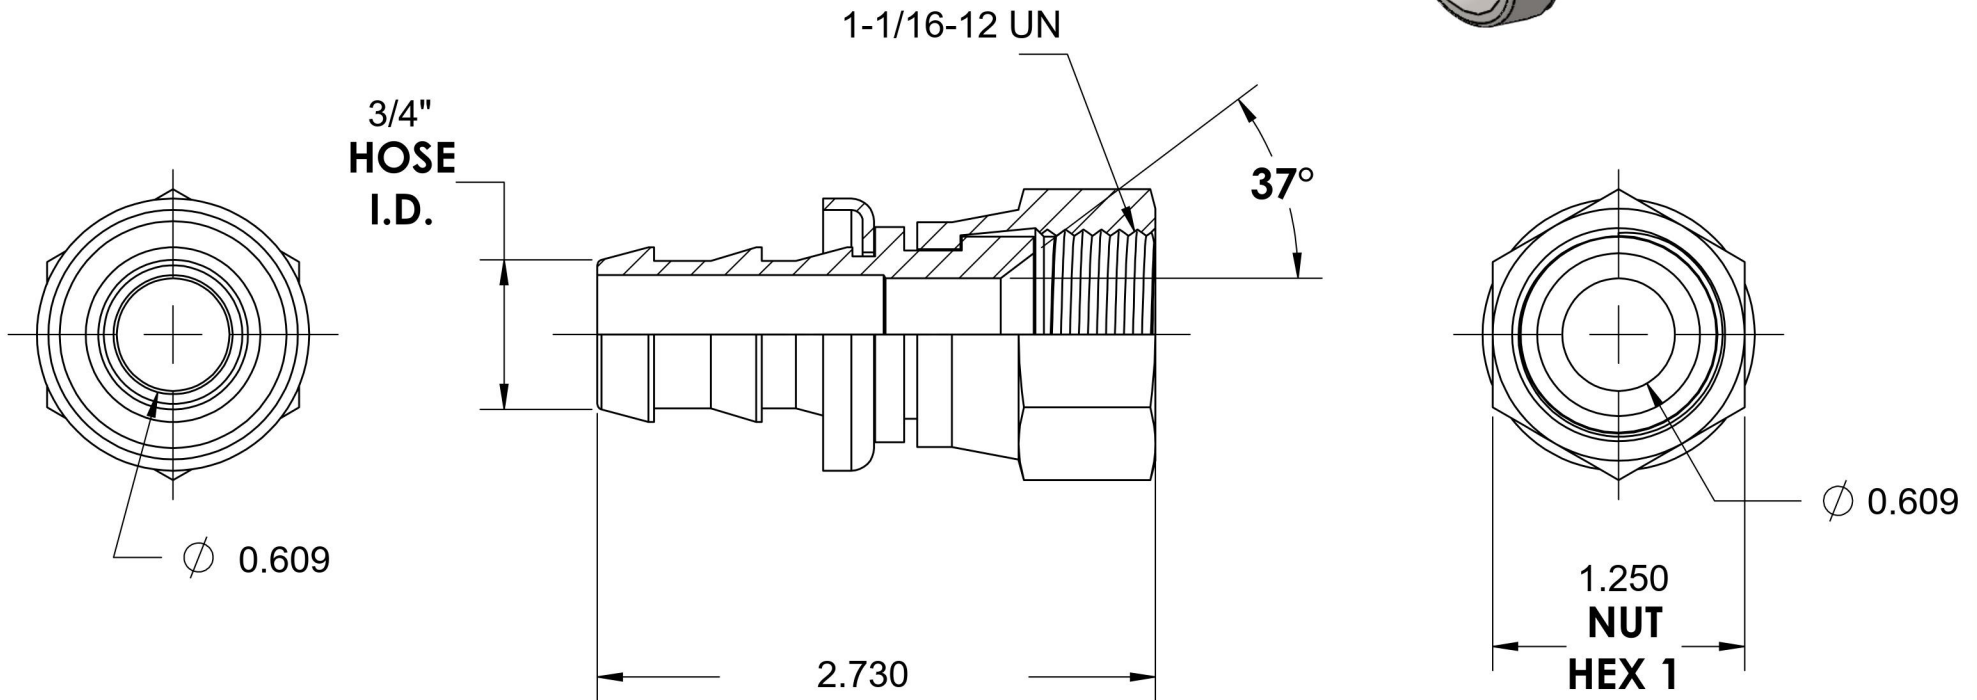

2111-12-12-SS

Stainless Steel, SAE J514 Push-Lok Swivel Hose Connector, 3/4" Push-Lok Hose Barb x 3/4" Female JIC Swivel

6701 Cochran Road
Solon, Ohio 44139
Phone: (440) 248-1880
Toll Free: 1-888-331-1523

Temperature Rating	Material	Industry Standards	Series
-50°F to 185°F	316/316L Stainless Steel	SAE J514	2111-SS
Pressure Rating	Finish		Series Description
150 psi	Passivated		SAE J514 Push-Lok Swivel Hose Connector