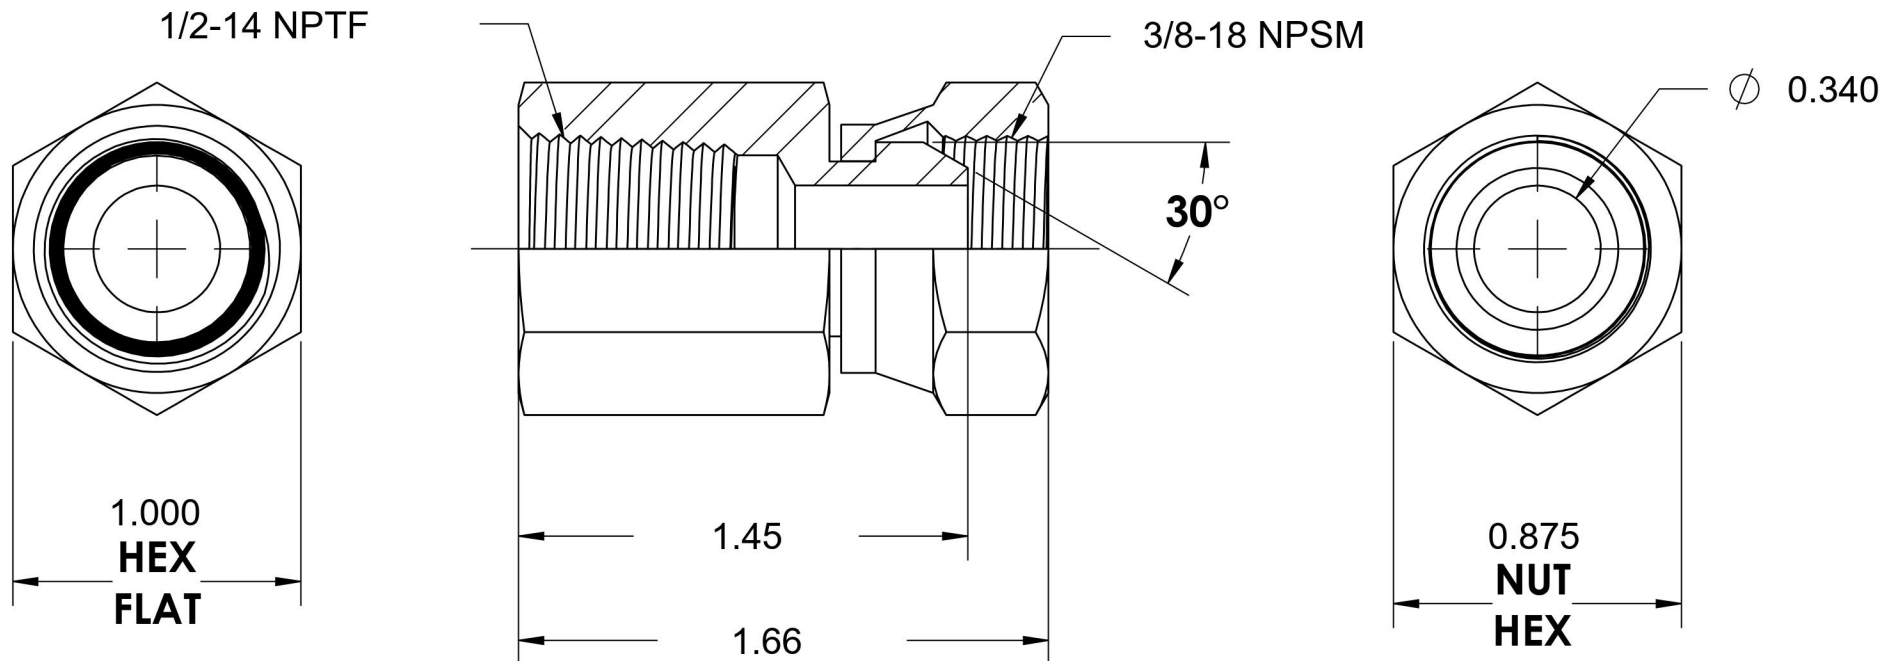

1405-08-06

Steel, SAE J514 NPSM Swivel Female Connector, 1/2" Female NPTF x 3/8" Female NPSM Swivel

6701 Cochran Road
Solon, Ohio 44139
Phone: (440) 248-1880
Toll Free: 1-888-331-1523

Temperature Rating

-65°F to 500°F

Series

1405

Series Description

SAE J514 NPSM Swivel
Female Connector