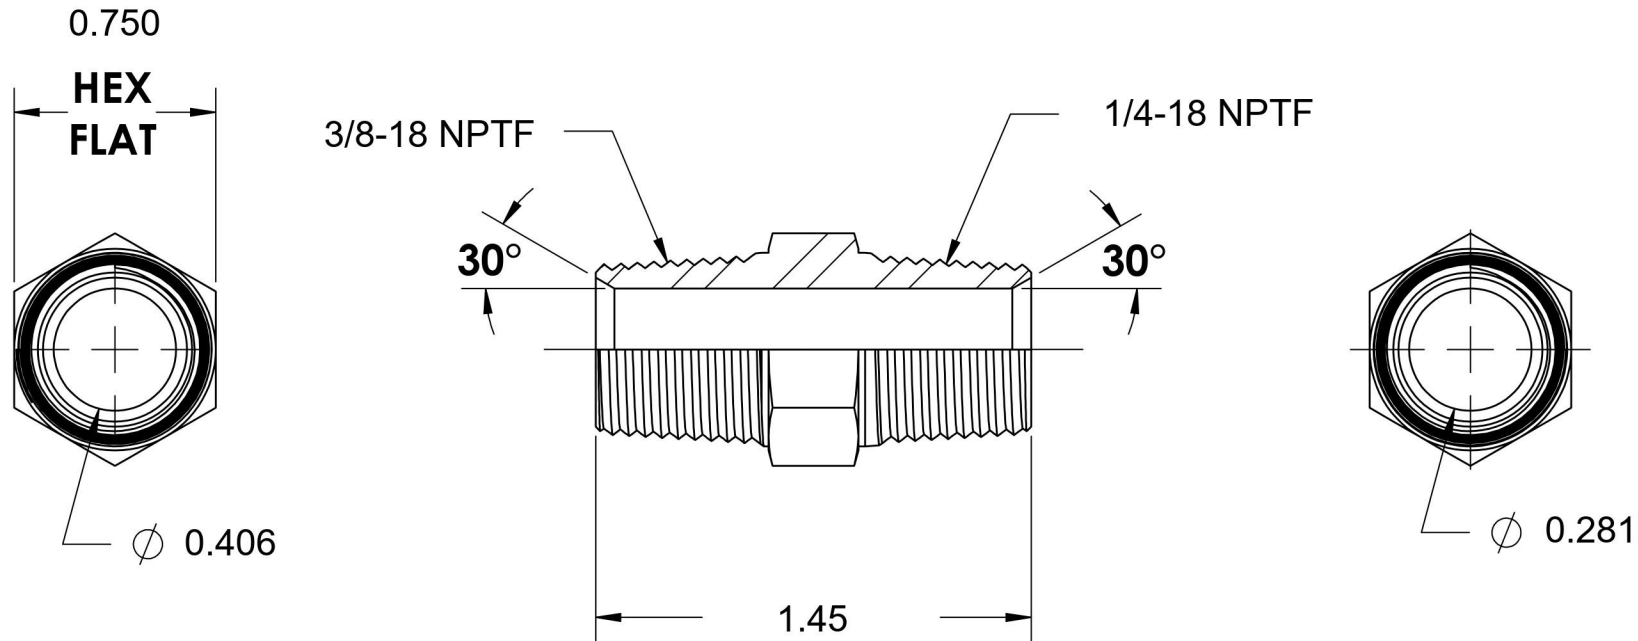

5404-06-04

Steel, SAE J514 Pipe Nipple, 3/8" Male NPTF 30° x 1/4" Male NPTF 30°

6701 Cochran Road
Solon, Ohio 44139
Phone: (440) 248-1880
Toll Free: 1-888-331-1523

Temperature Rating

-65°F to 500°F

Pressure Rating

6000 psi

Material

C1045/12L14 Steel

Finish

Trivalent Zinc

Industry Standards

SAE J514 , SAE J476

ASTM B633

Series

5404

Series Description

SAE J514 Pipe Nipple