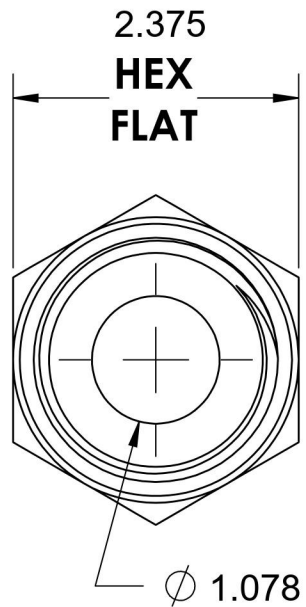

# 6405-20-24-O

Steel, SAE J1926 O-Ring Boss Female Adapter, 1-5/8-12 Male ORB x 1-1/2" Female NPTF

1-5/8-12 UN

1-1/2-11-1/2 NPTF

6701 Cochran Road  
Solon, Ohio 44139  
Phone: (440) 248-1880  
Toll Free: 1-888-331-1523