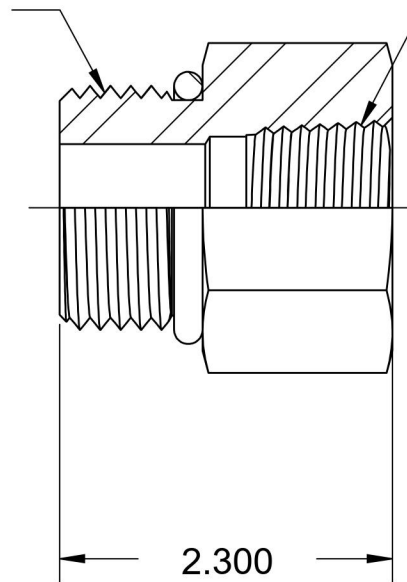

# 6405-20-24-O

Steel, SAE J1926 O-Ring Boss Female Adapter, 1-5/8-12 Male ORB x 1-1/2" Female NPTF

1-5/8-12 UN

1-1/2-11-1/2 NPTF

6701 Cochran Road  
Solon, Ohio 44139  
Phone: (440) 248-1880  
Toll Free: 1-888-331-1523

**Temperature Rating**

-40°F to 250°F

**Pressure Rating**

2000 psi

**Material**

C1045 / 12L14 Steel

**Finish**

Trivalent Zinc