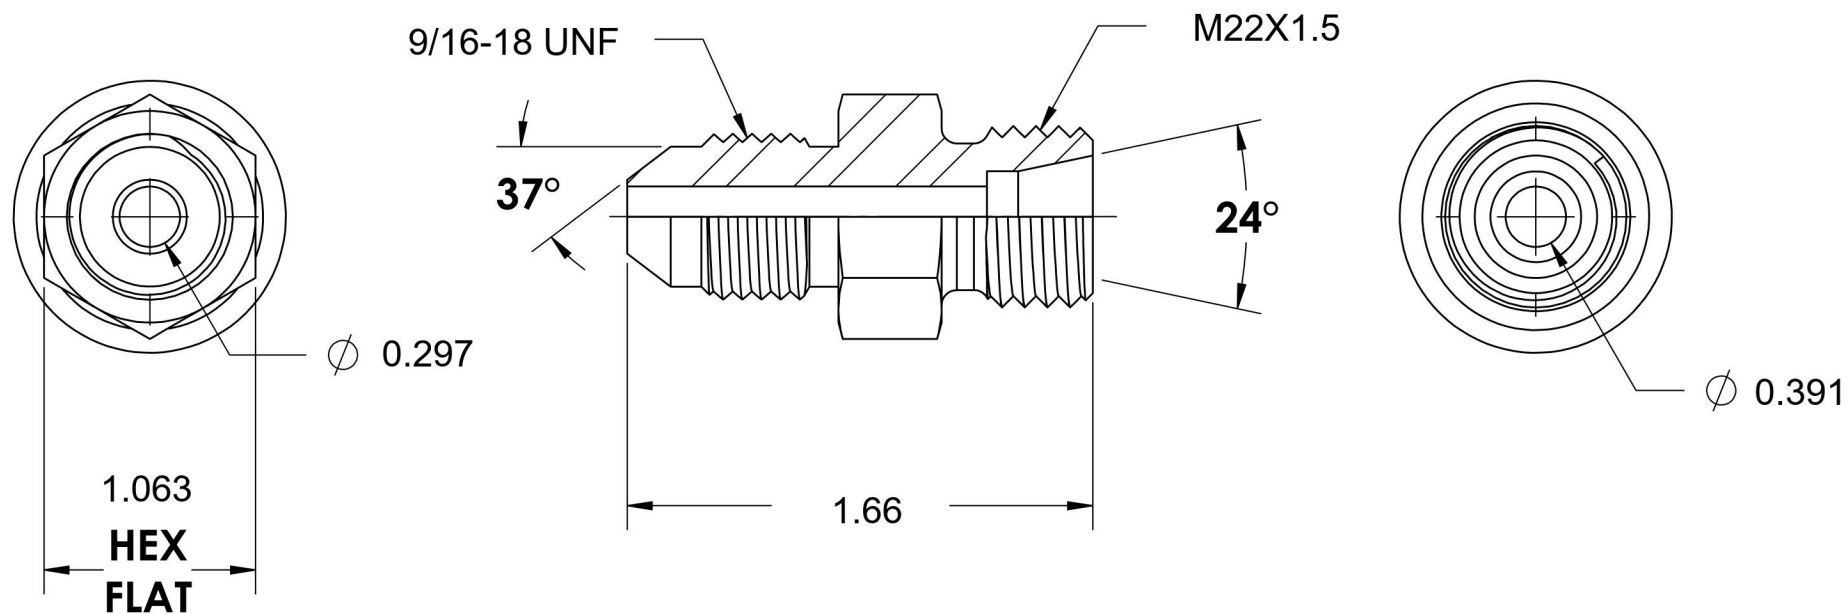

# 7005-06-S14-22

Steel, SAE J514 37° Flare/ISO 8434-1 Heavy Series Male Adapter, 3/8" Male JIC x M22X1.5 Male DIN

6701 Cochran Road  
Solon, Ohio 44139  
Phone: (440) 248-1880  
Toll Free: 1-888-331-1523

<b>Temperature Rating</b> -65°F to 500°F	<b>Material</b> C1045 / 12L14 Steel	<b>Industry Standards</b> SAE J514, ISO 8434-1	<b>Series</b> 7005-DIN HEAVY
<b>Pressure Rating</b> 6000 psi	<b>Finish</b> Trivalent Zinc	<b>Industry Standards</b> DIN 2353, ASTM B633	<b>Series Description</b> SAE J514 37° Flare/ISO 8434-1 Heavy Series Male Adapter