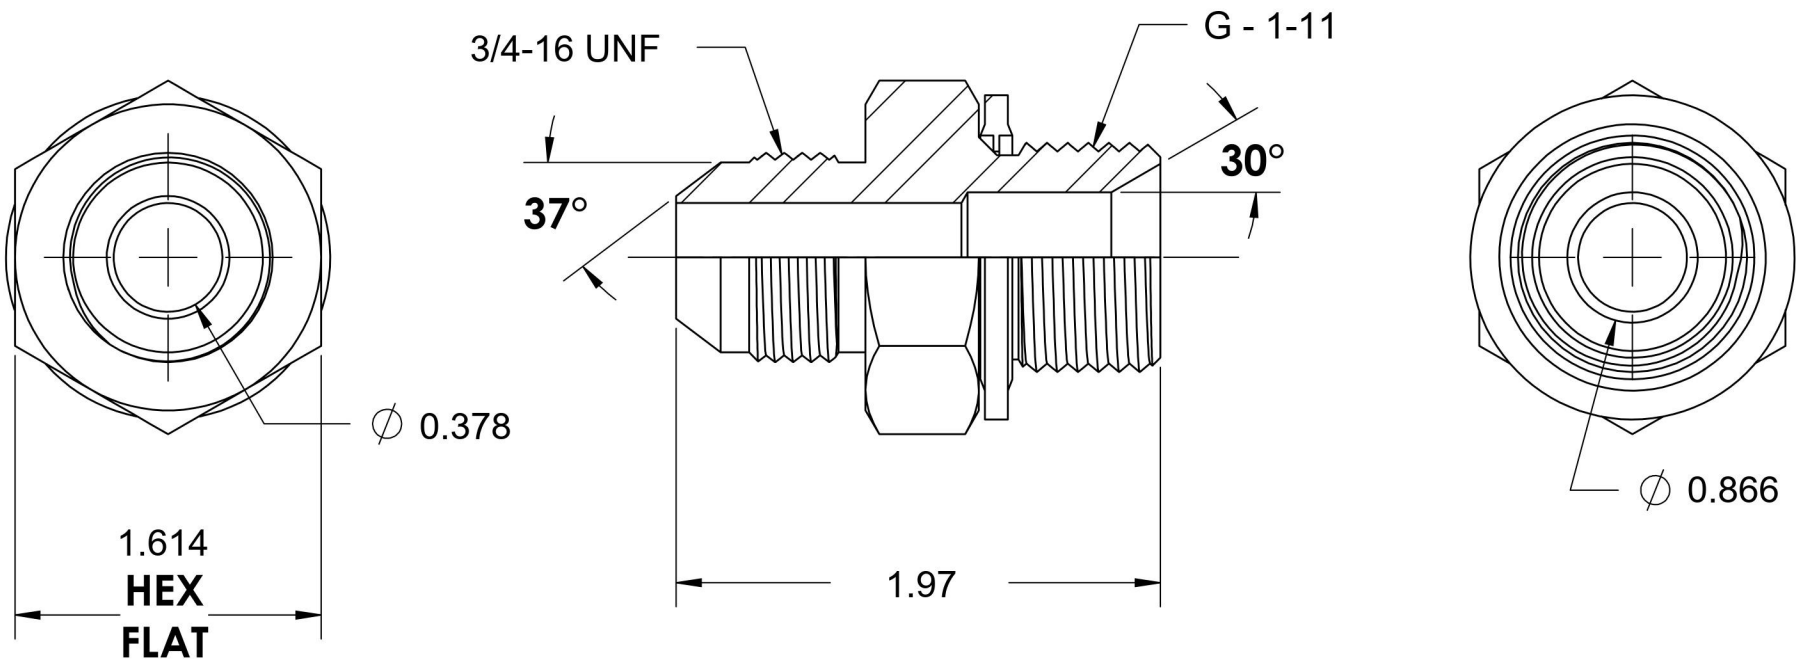

# 7002-08-16-BS

Steel, SAE J514 37° Flare BSPP Type (D) Bonded Seal Port/Line Adapter, 1/2" Male JIC x 1-11 Male BSPP 60° Line/Port

6701 Cochran Road  
Solon, Ohio 44139  
Phone: (440) 248-1880  
Toll Free: 1-888-331-1523

<b>Temperature Rating</b>	<b>Material</b>	<b>Industry Standards</b>	<b>Series</b>
-22°F to 257°F	C1045/12L14 Steel	SAE J514, ISO 1179	7002-BS
<b>Pressure Rating</b>	<b>Finish</b>	ASTM B633	<b>Series Description</b>
1700 psi	Trivalent Zinc		SAE J514 37° Flare BSPP Type (D) Bonded Seal Port/Line Adapter