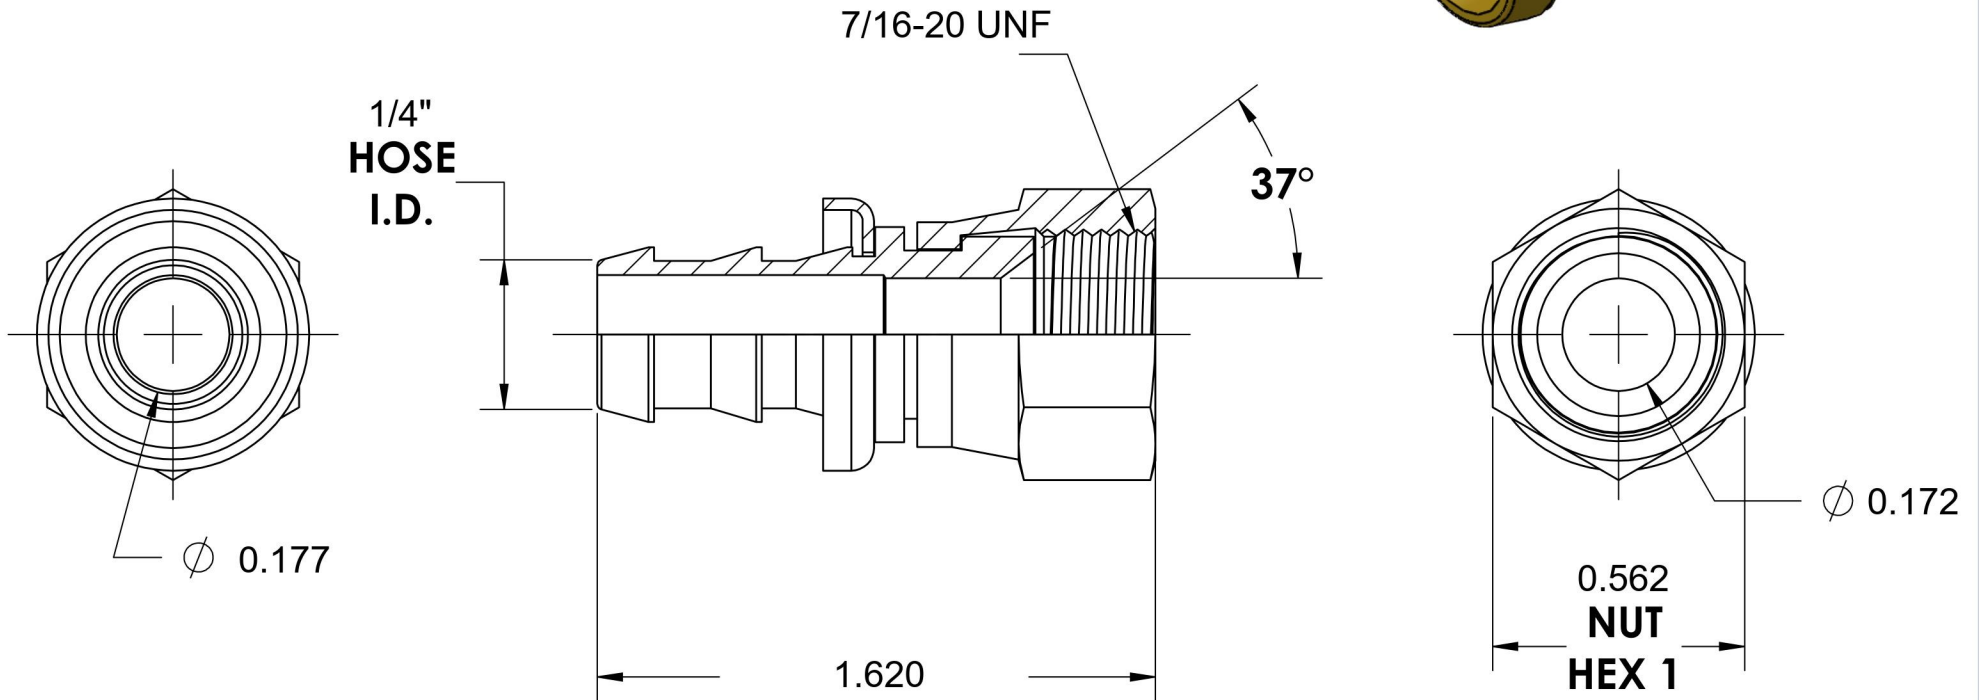

2111-04-04-B

Brass, SAE J514 Push-Lok Swivel Hose Connector, 1/4" Push-Lok Hose Barb x 1/4" Female JIC Swivel

6701 Cochran Road
Solon, Ohio 44139
Phone: (440) 248-1880
Toll Free: 1-888-331-1523

Temperature Rating	Material	Industry Standards	Series
-50°F to 185°F	C36000 Brass	SAE J514	2111-B
Pressure Rating	Finish		Series Description
150 psi	Natural Finish		SAE J514 Push-Lok Swivel Hose Connector