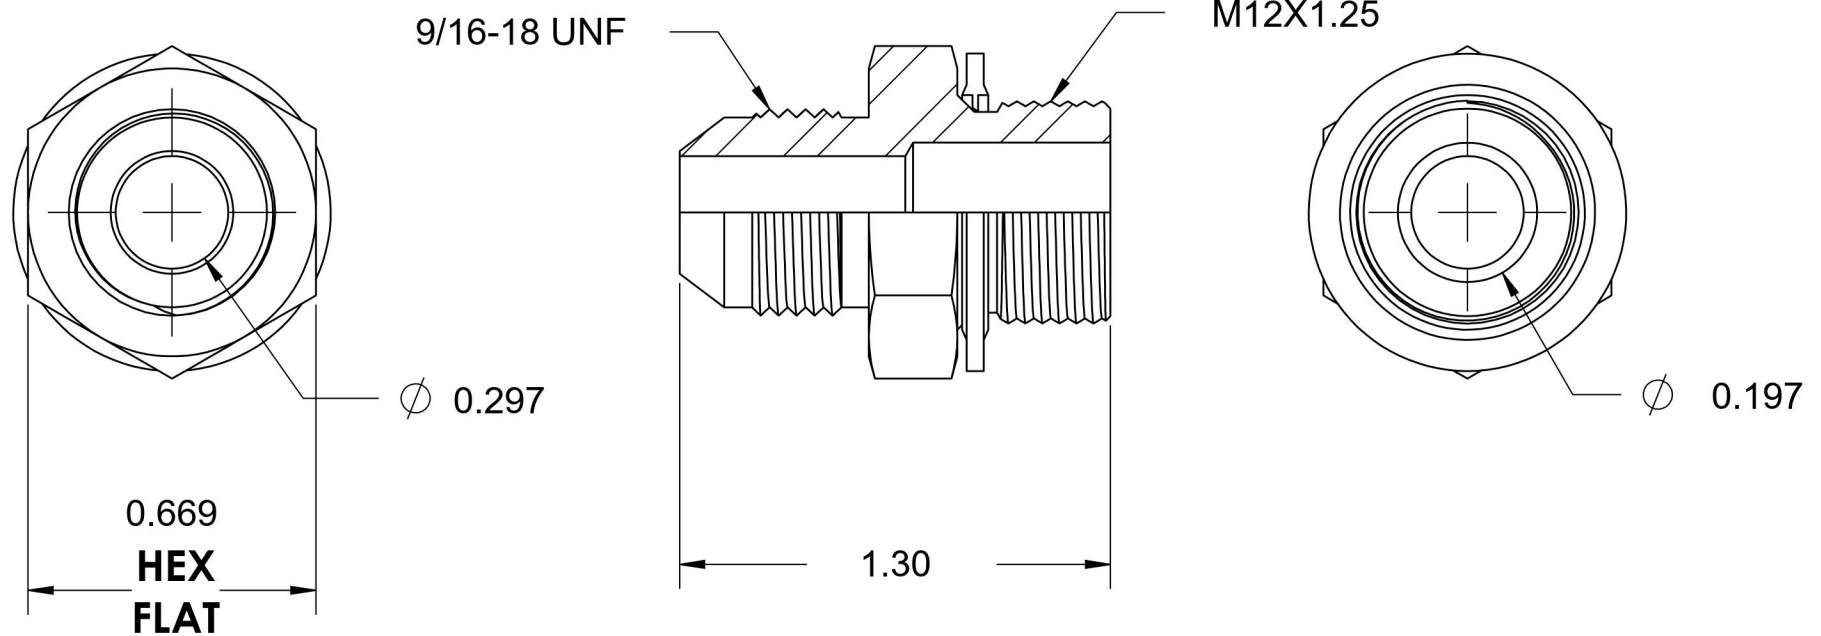

7005-06-12X1.25-BS

Steel, SAE J514 37° Flare Metric Type (D) Bonded Seal Port/Line Connector, 3/8" Male JIC x M12X1.25 Male Metric 60° Line/Port

6701 Cochran Road
Solon, Ohio 44139
Phone: (440) 248-1880
Toll Free: 1-888-331-1523

Temperature Rating

-40°F to 250°F

Pressure Rating

6000 psi

Material

C1045/12L14 Steel

Finish

Trivalent Zinc

Industry Standards

SAE J514, ISO 9974

ASTM B633

Series

7005-BS

Series Description

SAE J514 37° Flare Metric Type (D)
Bonded Seal Port/Line Connector