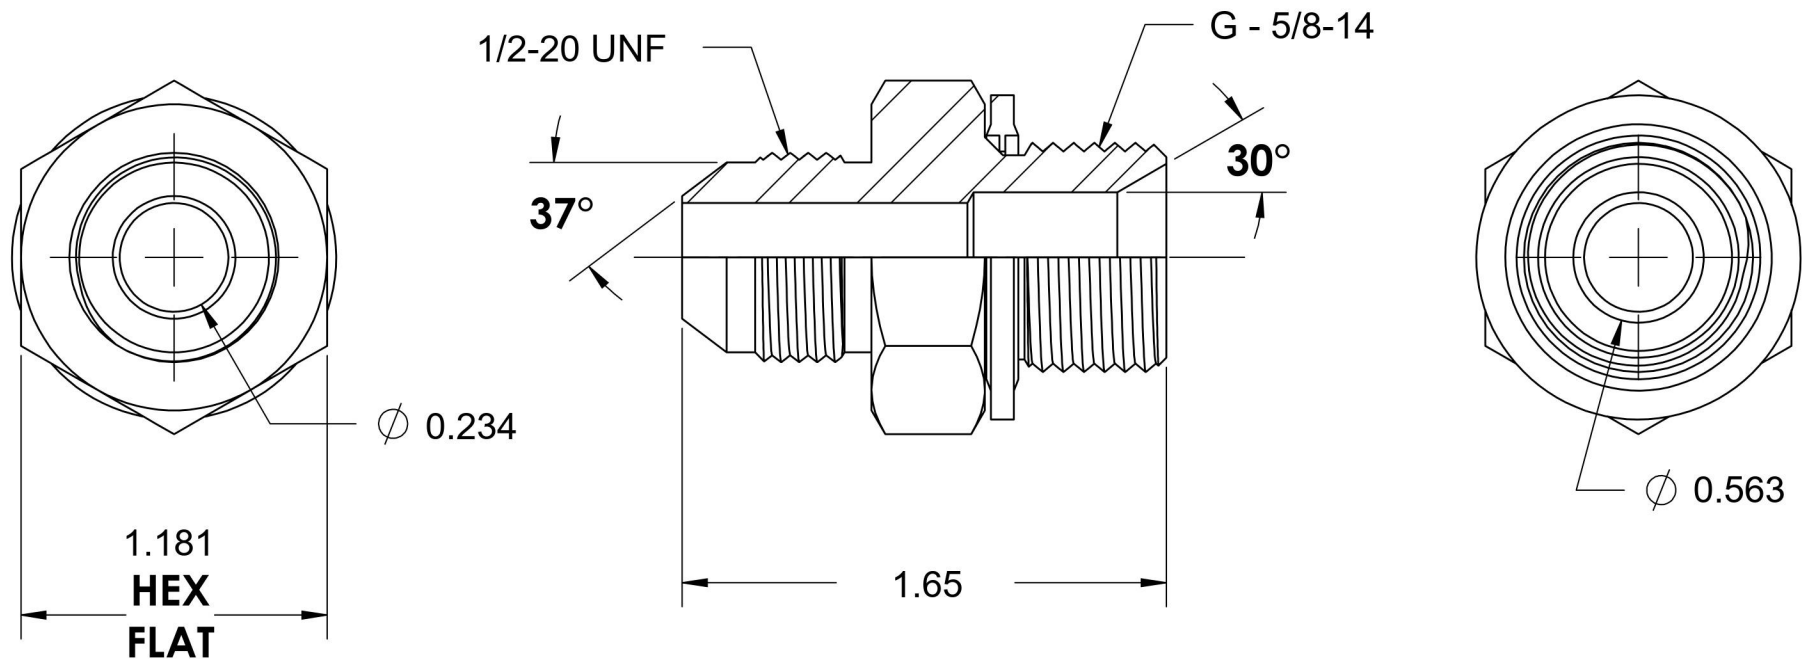

7002-05-10-BS

Steel, SAE J514 37° Flare BSPP Type (D) Bonded Seal Port/Line Adapter, 5/16" Male JIC x 5/8-14 Male BSPP 60° Line/Port

6701 Cochran Road
Solon, Ohio 44139
Phone: (440) 248-1880
Toll Free: 1-888-331-1523

Temperature Rating	Material	Industry Standards	Series
-22°F to 257°F	C1045/12L14 Steel	SAE J514, ISO 1179	7002-BS
Pressure Rating	Finish	ASTM B633	Series Description
2900 psi	Trivalent Zinc		SAE J514 37° Flare BSPP Type (D) Bonded Seal Port/Line Adapter