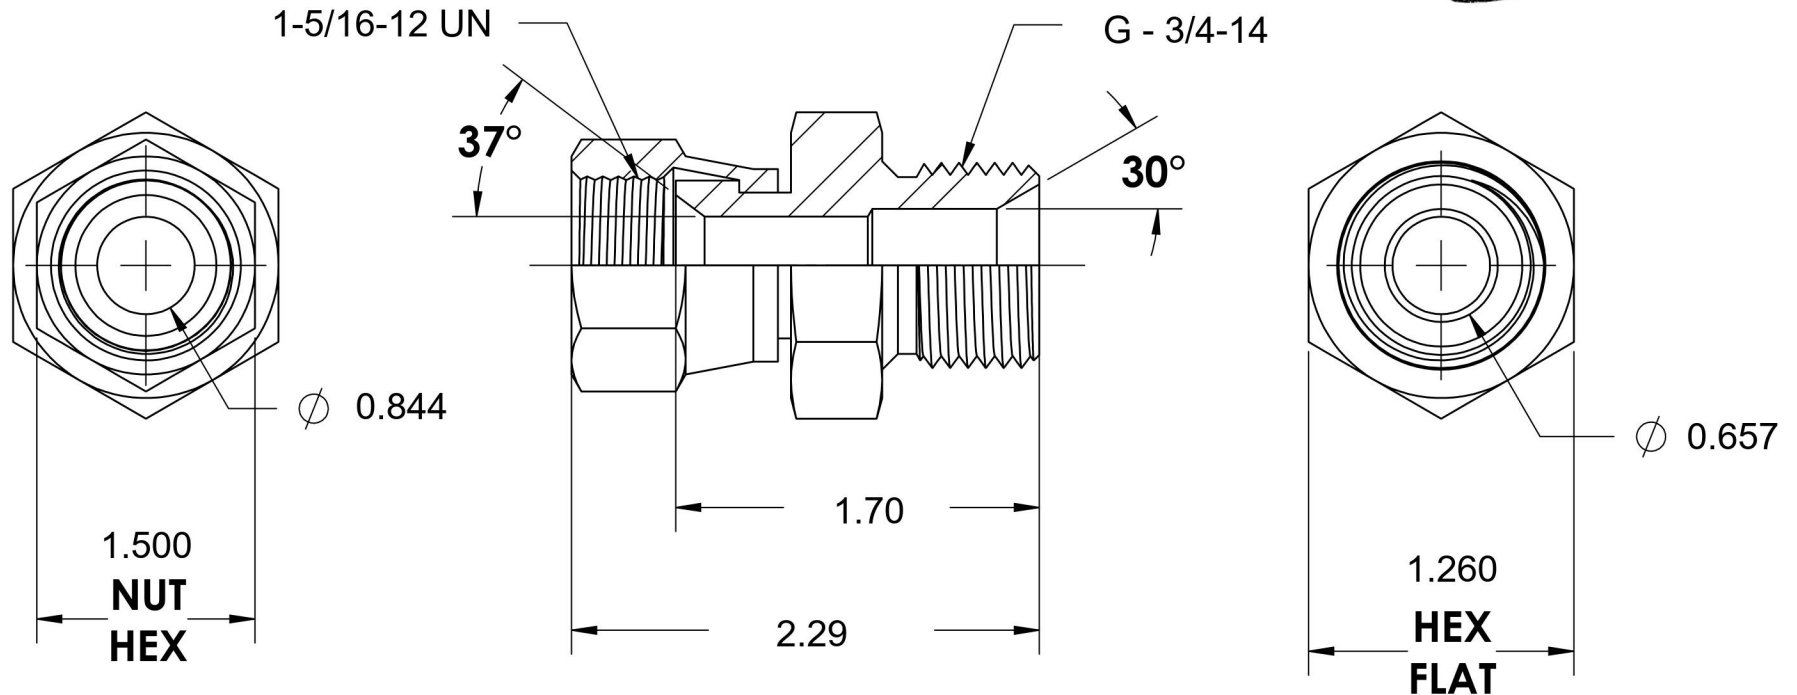

7022-16-12

Steel, SAE J514 37° Flare Swivel Male BSPB Port/Line Connector, 1" Female JIC Swivel x 3/4-14 Male BSPB 60° Line/Port

6701 Cochran Road
Solon, Ohio 44139
Phone: (440) 248-1880
Toll Free: 1-888-331-1523

Temperature Rating	Material	Industry Standards	Series
-65°F to 500°F	C1045 / 12L14 Steel	SAE J514, ISO 1179	7022
Pressure Rating	Finish	ISO 8434-6, ASTM B633	Series Description
2900 psi	Trivalent Zinc		SAE J514 37° Flare Swivel Male BSPB Port/Line Connector