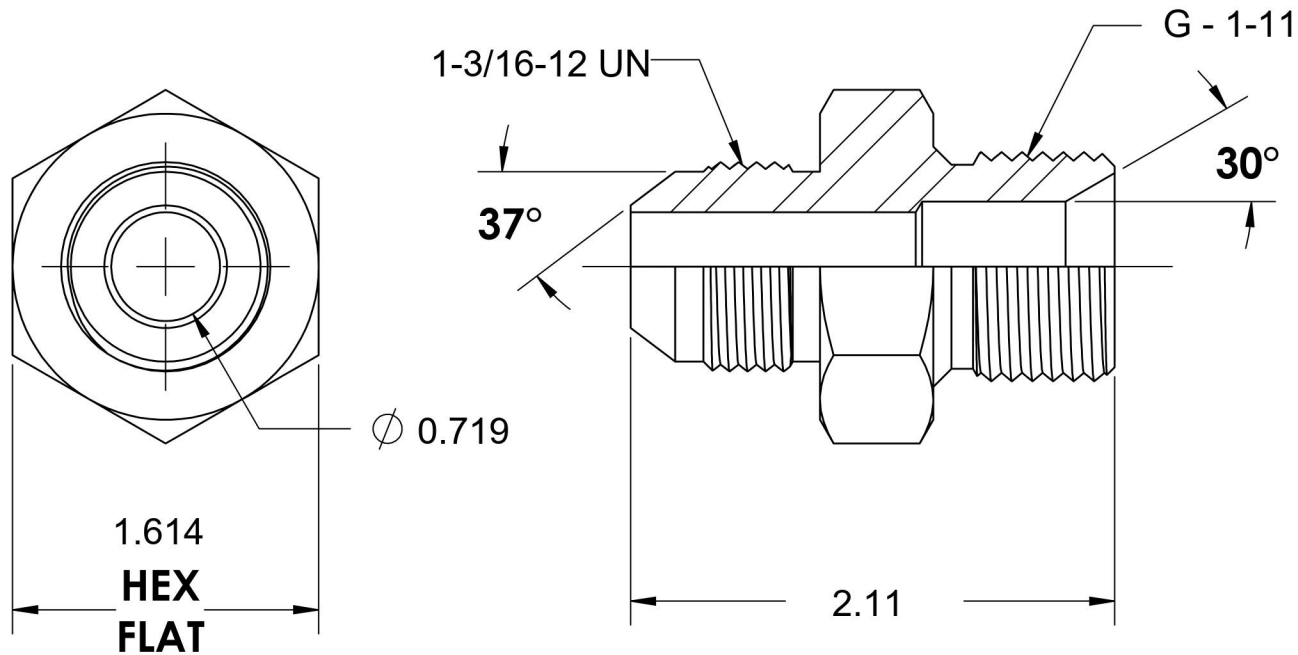

# 7002-14-16-SS

Stainless Steel, SAE J514 37° Flare Male BSPP Port/Line Connector, 7/8" Male JIC x 1-11 Male BSPP 60° Line/Port

6701 Cochran Road  
Solon, Ohio 44139  
Phone: (440) 248-1880  
Toll Free: 1-888-331-1523

**Temperature Rating**

-425°F to 1200°F

**Pressure Rating**

1700 psi

**Material**

316/316L Stainless Steel

**Finish**

Passivated

**Industry Standards**

SAE J514, ISO 1179

ISO 8434-6

**Series**

7002-SS

**Series Description**

SAE J514 37° Flare Male BSPP Port/Line Connector