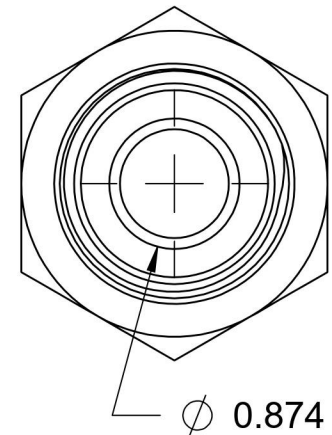

# 7002-14-16-SS

Stainless Steel, SAE J514 37° Flare Male BSPP Port/Line Connector, 7/8" Male JIC x 1-11 Male BSPP 60° Line/Port

6701 Cochran Road  
Solon, Ohio 44139  
Phone: (440) 248-1880  
Toll Free: 1-888-331-1523