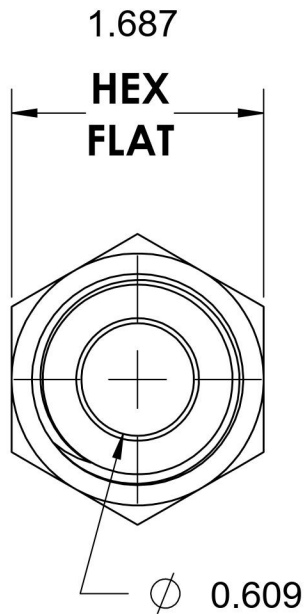

# 2404-12-20

Steel, SAE J514 37° Flare Male Connector, 3/4" Male JIC x 1-1/4" Male NPTF 30°

6701 Cochran Road  
Solon, Ohio 44139  
Phone: (440) 248-1880  
Toll Free: 1-888-331-1523

<b>Temperature Rating</b>	<b>Material</b>	<b>Industry Standards</b>	<b>Series</b>
-65°F to 500°F	C1045/12L14 Steel	SAE J514 , SAE J476 ASTM B633	2404
<b>Pressure Rating</b>	<b>Finish</b>		<b>Series Description</b>
3000 psi	Trivalent Zinc		SAE J514 37° Flare Male Connector