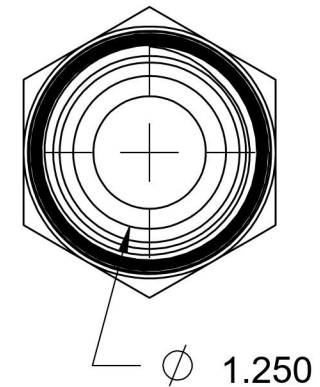

# 2404-12-20

Steel, SAE J514 37° Flare Male Connector, 3/4" Male JIC x 1-1/4" Male NPTF 30°

6701 Cochran Road  
Solon, Ohio 44139  
Phone: (440) 248-1880  
Toll Free: 1-888-331-1523

<b>Temperature Rating</b>	<b>Material</b>	<b>Industry Standards</b>	<b>Series</b>
-65°F to 500°F	C1045/12L14 Steel	SAE J514 , SAE J476 ASTM B633	2404
<b>Pressure Rating</b>	<b>Finish</b>		<b>Series Description</b>
3000 psi	Trivalent Zinc		SAE J514 37° Flare Male Connector