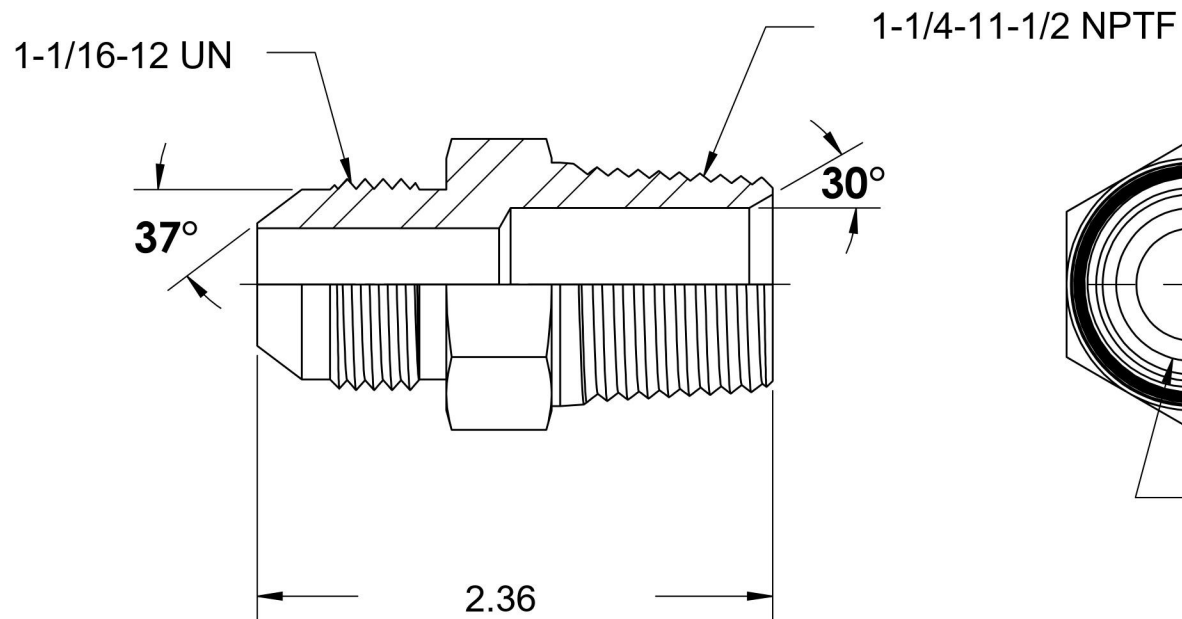

# 2404-12-20

Steel, SAE J514 37° Flare Male Connector, 3/4" Male JIC x 1-1/4" Male NPTF 30°

6701 Cochran Road  
Solon, Ohio 44139  
Phone: (440) 248-1880  
Toll Free: 1-888-331-1523

<b>Temperature Rating</b>	<b>Material</b>	<b>Industry Standards</b>	<b>Series</b>
-65°F to 500°F	C1045/12L14 Steel	SAE J514 , SAE J476 ASTM B633	2404
<b>Pressure Rating</b>	<b>Finish</b>		<b>Series Description</b>
3000 psi	Trivalent Zinc		SAE J514 37° Flare Male Connector