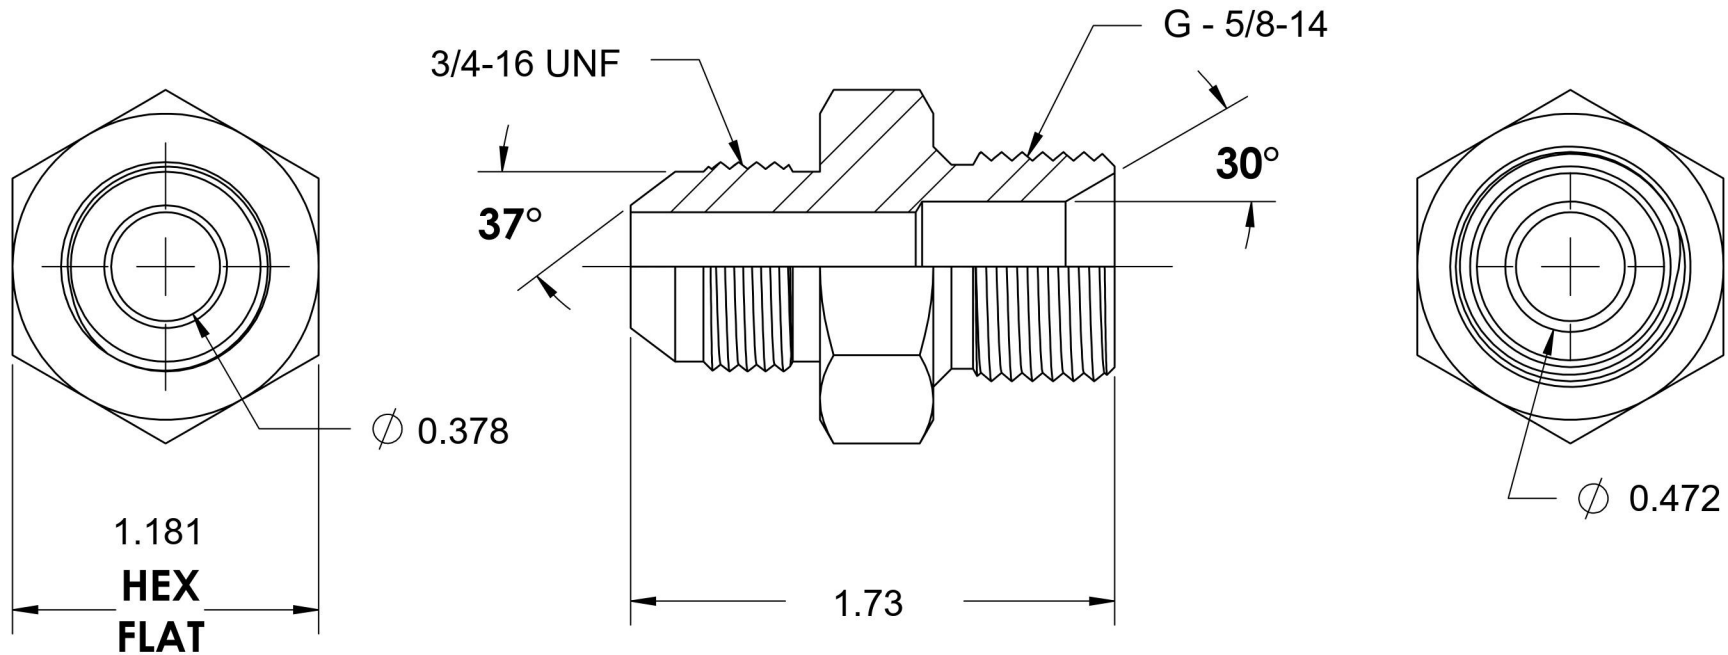

7002-08-10-SS

Stainless Steel, SAE J514 37° Flare Male BSPP Port/Line Connector, 1/2" Male JIC x 5/8-14 Male BSPP 60° Line/Port

6701 Cochran Road
Solon, Ohio 44139
Phone: (440) 248-1880
Toll Free: 1-888-331-1523

Temperature Rating	Material	Industry Standards	Series
-425°F to 1200°F	316/316L Stainless Steel	SAE J514, ISO 1179	7002-SS
Pressure Rating	Finish	ISO 8434-6	Series Description
2900 psi	Passivated		SAE J514 37° Flare Male BSPP Port/Line Connector