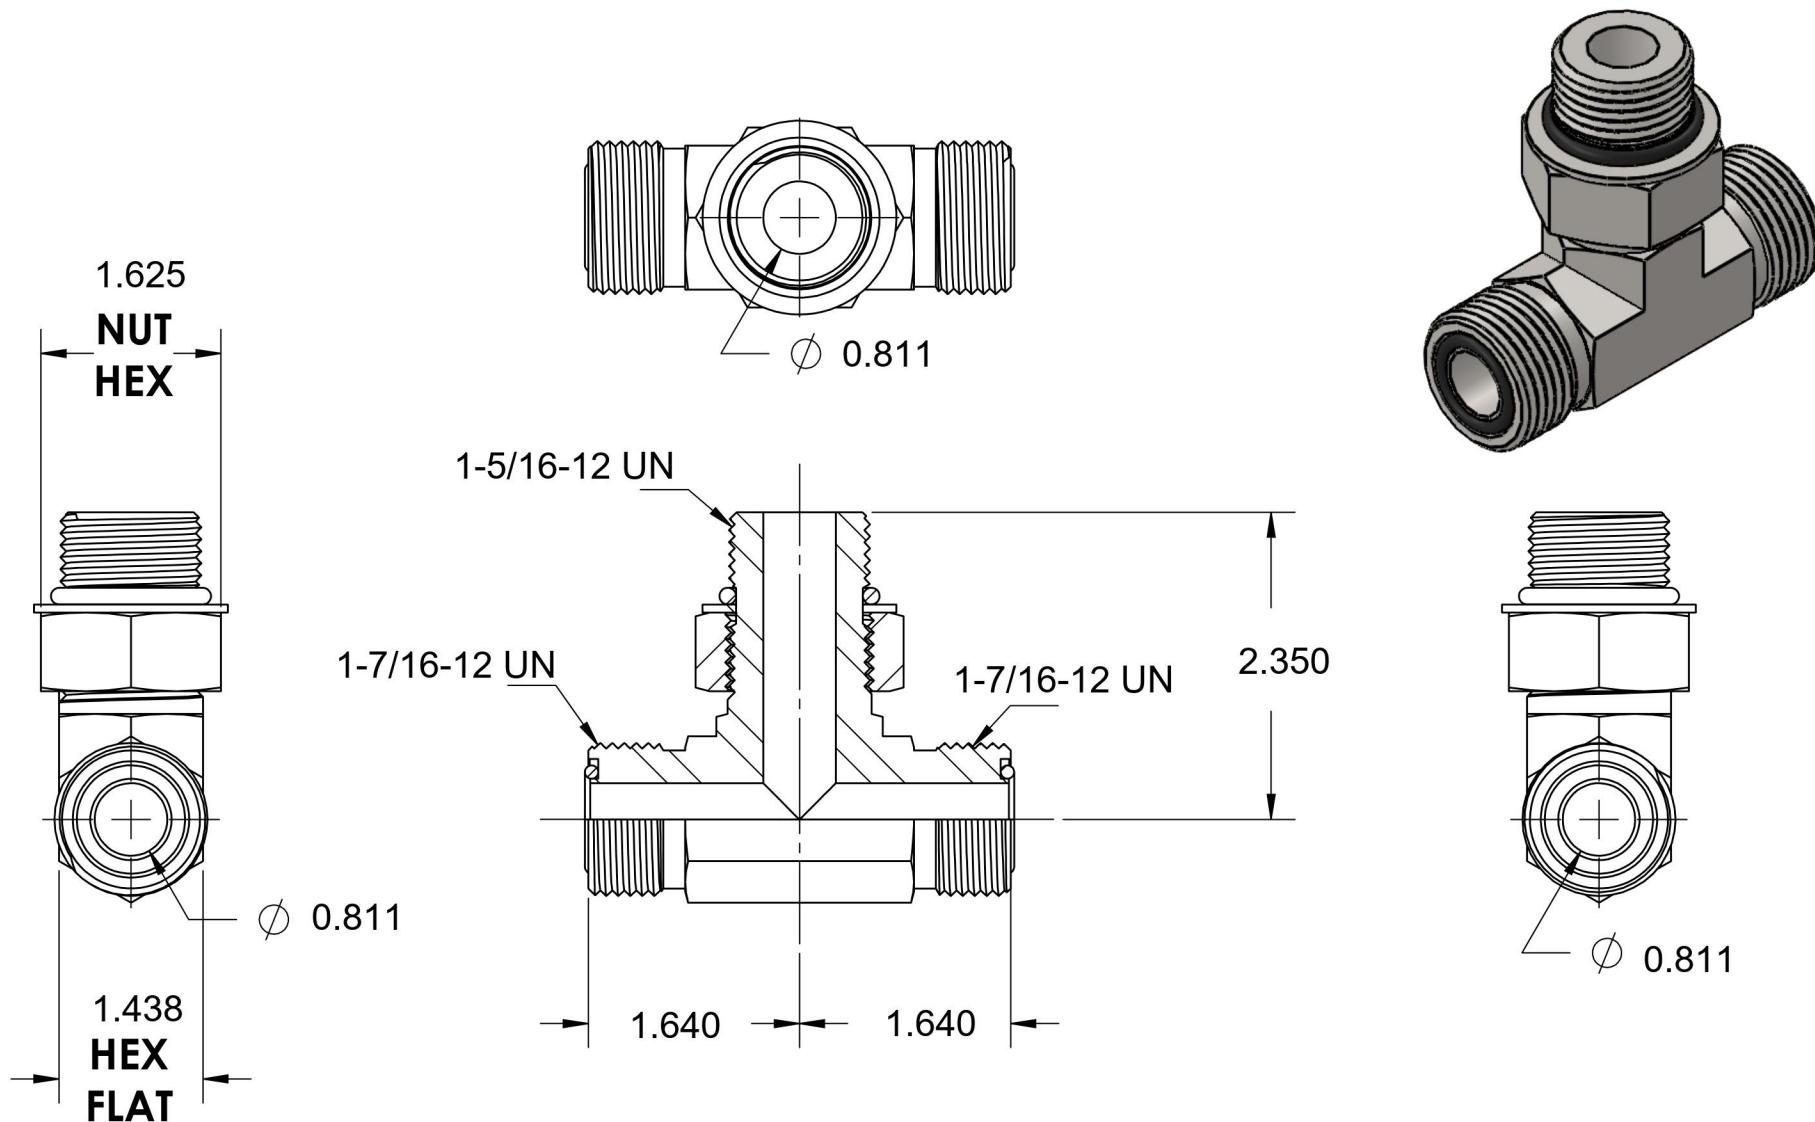

# FS6803-16-16-16-NWO-SS

Stainless Steel, SAE J1453 O-Ring Face Seal Adjustable Port Branch Tee, 1" Male ORFS x 1" Male ORFS x 1-5/16-12 Male Adjustable ORB

6701 Cochran Road  
Solon, Ohio 44139  
Phone: (440) 248-1880  
Toll Free: 1-888-331-1523

<b>Temperature Rating</b>	<b>Material</b>	<b>Industry Standards</b>	<b>Series</b>
-40°F to 250°F	316/316L Stainless Steel	SAE J1453, SAE J1926-2 SAE J515	FS6803-NWO-SS
<b>Pressure Rating</b>	<b>Finish</b>		<b>Series Description</b>
5500 psi	Passivated		SAE J1453 O-Ring Face Seal Adjustable Port Branch Tee