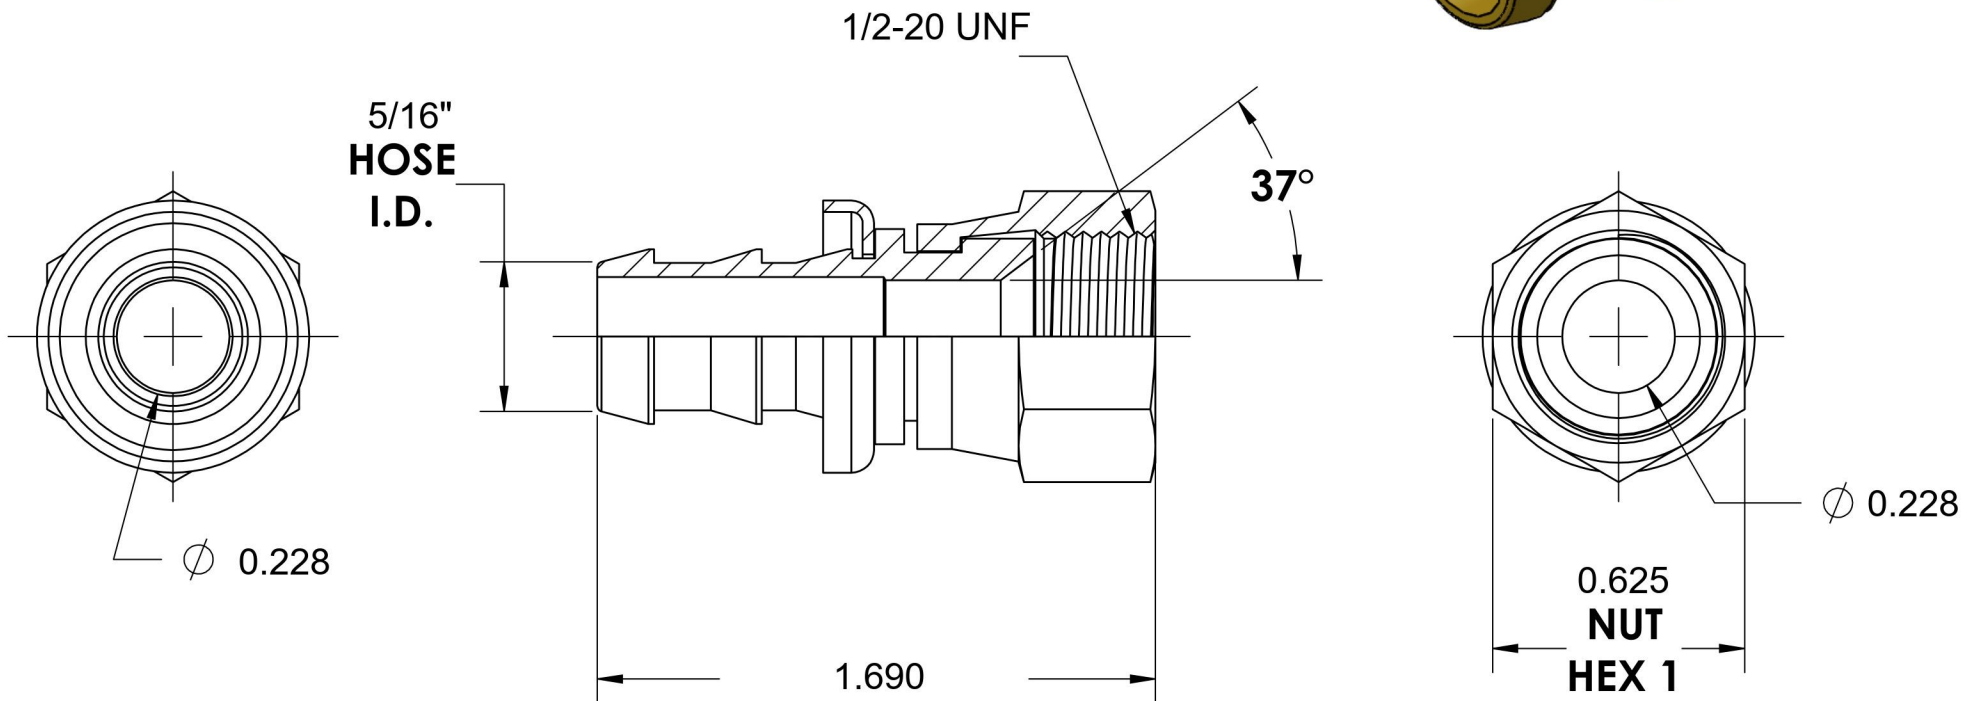

# 2111-05-05-B

Brass, SAE J514 Push-Lok Swivel Hose Connector, 5/16" Push-Lok Hose Barb x 5/16" Female JIC Swivel

6701 Cochran Road  
Solon, Ohio 44139  
Phone: (440) 248-1880  
Toll Free: 1-888-331-1523

<b>Temperature Rating</b>	<b>Material</b>	<b>Industry Standards</b>	<b>Series</b>
-50°F to 185°F	C36000 Brass	SAE J514	2111-B
<b>Pressure Rating</b>	<b>Finish</b>		<b>Series Description</b>
150 psi	Natural Finish		SAE J514 Push-Lok Swivel Hose Connector