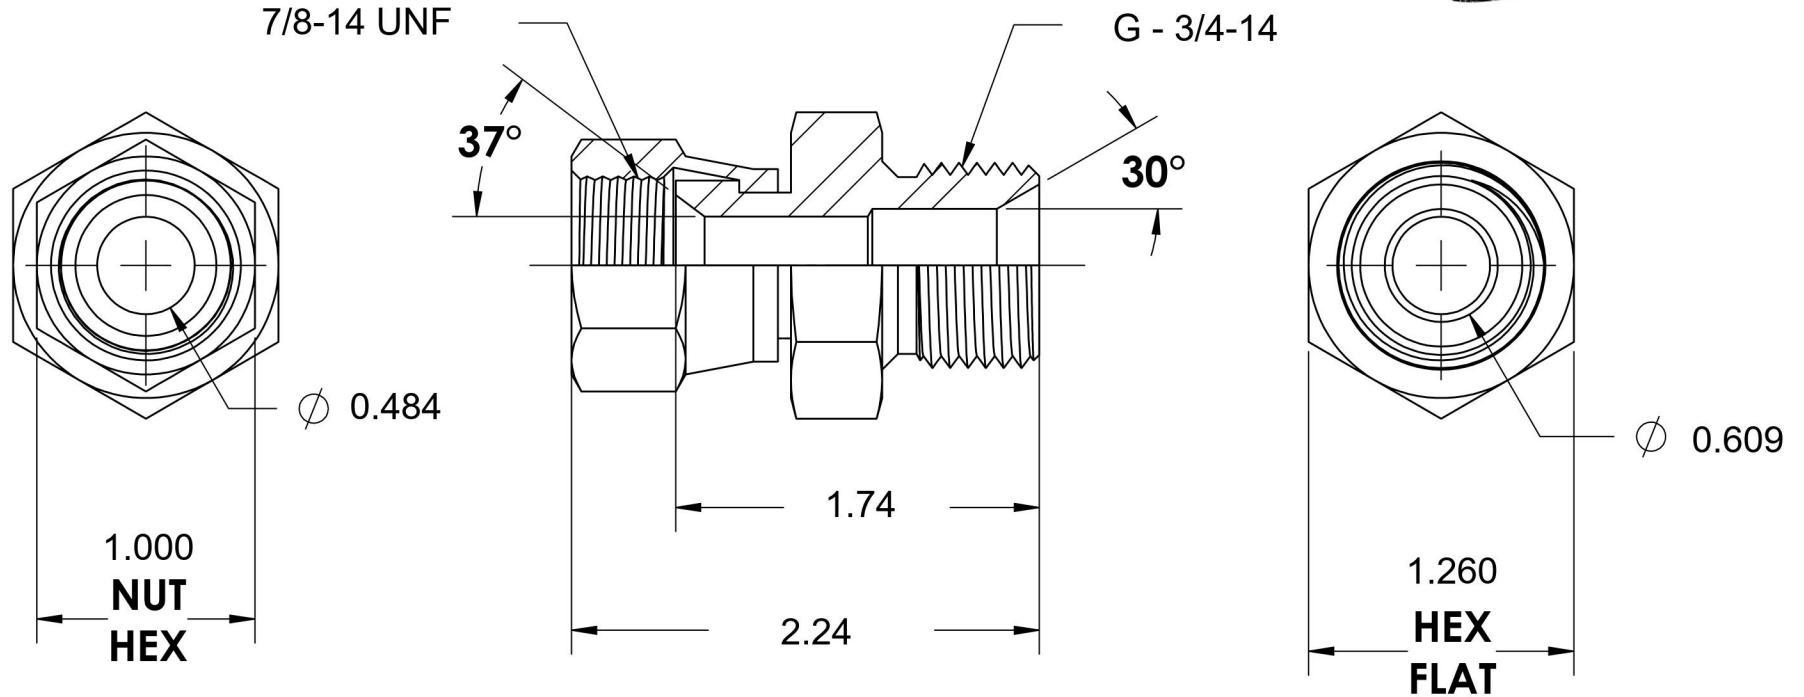

# 7022-10-12-SS

Stainless Steel, SAE J514 37° Flare Swivel Male BSPP Port/Line Connector, 5/8" Female JIC Swivel x 3/4-14 Male BSPP 60° Line/Port

6701 Cochran Road  
Solon, Ohio 44139  
Phone: (440) 248-1880  
Toll Free: 1-888-331-1523

<b>Temperature Rating</b>	<b>Material</b>	<b>Industry Standards</b>	<b>Series</b>
-425°F to 1200°F	316/316L Stainless Steel	SAE J514, ISO 1179	7022-SS
<b>Pressure Rating</b>	<b>Finish</b>	ISO 8434-6	<b>Series Description</b>
2900 psi	Passivated		SAE J514 37° Flare Swivel Male BSPP Port/Line Connector